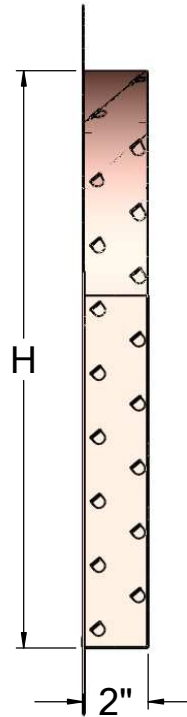

TOMBSTONE LOUVER VENT

FLUSH MOUNT

MATERIAL	16 oz copper or stainless steel
-----------------	---------------------------------

PART #	W x H	NET FREE AREA (APPROX.)
WLVT1218-F	12" x 18"	
WLVT1224-F	12" x 24"	
WLVT1418-F	14" x 18"	87.9 in ²
WLVT1836-F	18" x 36"	
WLVT2448-F	24" x 48"	