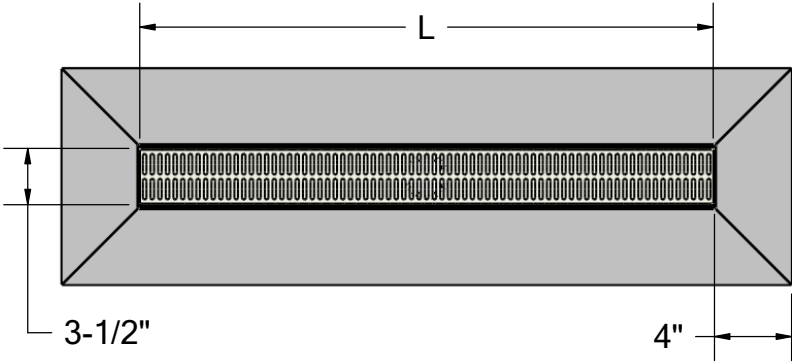

1895 Gillespie Way, El Cajon, CA 92020
 tel: (619) 448-3567
 fax: (619) 448-9072 tbirdusa.com

FLUSH MOUNT LINEAR DRAIN

316 series stainless steel flashing and grate. 2" no-hub casting. Available in multiple lengths per table below.

PART #	L
SBDLN24	24" grate
SBDLN30	30" grate
SBDLN36	36" grate
SBDLN48	48" grate
SBDLN60	60" grate
OPTIONS	
standard	316 stainless steel flange

Data is subject to manufacturing tolerances.