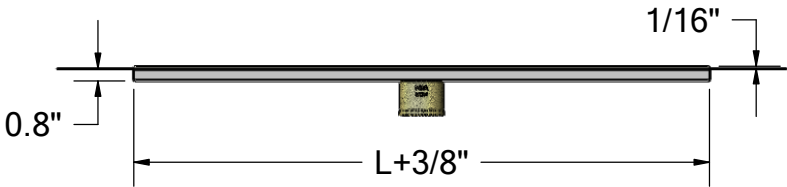

1895 Gillespie Way, El Cajon, CA 92020
 tel: (619) 448-3567
 fax: (619) 448-9072 tbirdusa.com

FLUSH MOUNT LINEAR DRAIN

316 series stainless steel flashing and grate. 2" no-hub casting. Available in multiple lengths per table below.

PART #	L
SBDLN24	24" grate
SBDLN30	30" grate
SBDLN36	36" grate
SBDLN48	48" grate
SBDLN60	60" grate
OPTIONS	
standard	316 stainless steel flange

Data is subject to manufacturing tolerances.