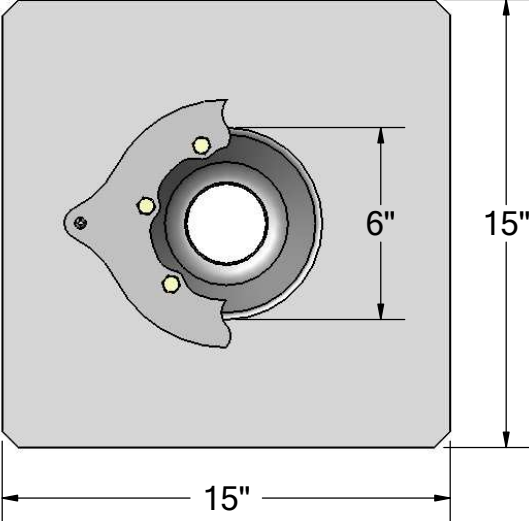

# STAINLESS STEEL INSERT ROOF DRAIN

316 grade stainless steel seamless drain basin with insert outlet. Designed for fast and watertight installations. Available for insertion into 2", 3", or 4" existing drains. Includes stainless steel clamping ring.

PART #	
S-RD2IN	2" insert
S-RD3IN	3" insert
S-RD4IN	4" insert
<b>OPTIONS</b>	
	316 grade stainless steel flange
	dome, A.B.S.
	clamp ring
-AL	dome, cast aluminum
-FG	flat grate, plastic
-FGC	flat grate, copper
-FGS	flat grate, stainless