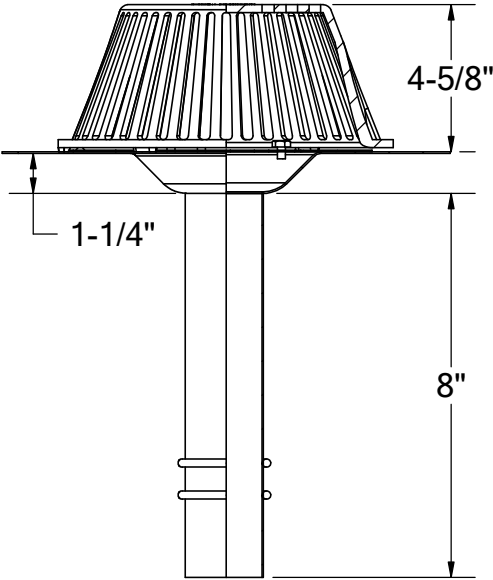

# STAINLESS STEEL INSERT ROOF DRAIN

316 grade stainless steel seamless drain basin with insert outlet. Designed for fast and watertight installations. Available for insertion into 2", 3", or 4" existing drains. Includes stainless steel clamping ring.

PART #	
S-RD2IN	2" insert
S-RD3IN	3" insert
S-RD4IN	4" insert
<b>OPTIONS</b>	
	316 grade stainless steel flange
	dome, A.B.S.
	clamp ring
-AL	dome, cast aluminum
-FG	flat grate, plastic
-FGC	flat grate, copper
-FGS	flat grate, stainless