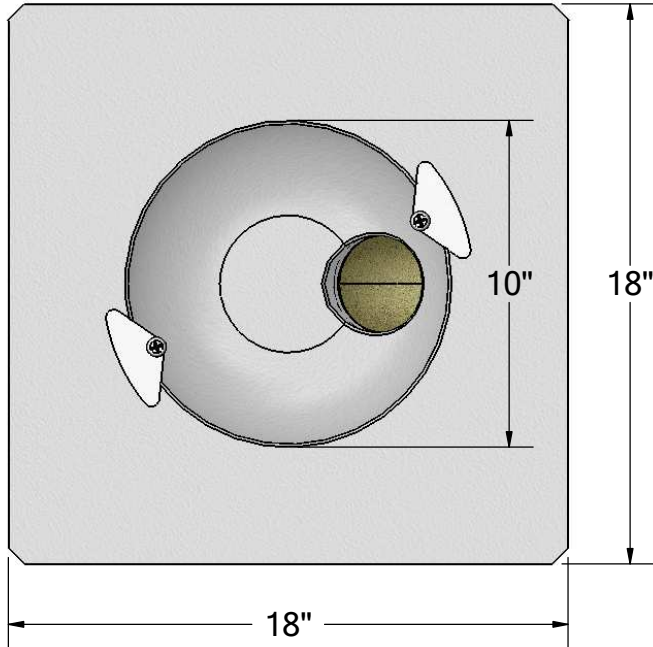

# TPO or PVC-CLAD STAINLESS STEEL SIDE OUTLET ROOF DRAIN

TPO or PVC-clad stainless steel seamless drain basin with side outlet. Designed for fast and watertight installations. Clad metal allows easy installation by heat welding. No glue or silicone is needed. Available in 2", 3" and 4" outlet sizes.

optional:

-AL

cast aluminum dome, powder coated black

-FG

flat grate (in plastic, copper, or stainless)

PART #	
(TPO or PVC)-RDHZ2NH	2" no-hub
(TPO or PVC)-RDHZ3NH	3" no-hub
(TPO or PVC)-RDHZ4NH	4" no-hub
OPTIONS	
TPO-	TPO-clad stainless flange
PVC-	PVC-clad stainless flange
-AL	dome, cast aluminum
-FG	flat grate, plastic
-FGC	flat grate, copper
-FGS	flat grate, stainless