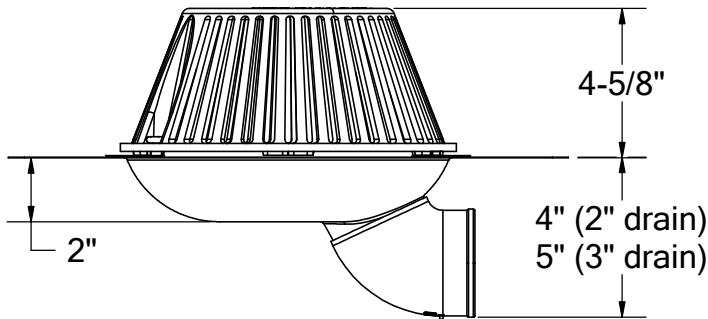

# TPO or PVC-CLAD STAINLESS STEEL SIDE OUTLET ROOF DRAIN

TPO or PVC-clad stainless steel seamless drain basin with side outlet. Designed for fast and watertight installations. Clad metal allows easy installation by heat welding. No glue or silicone is needed. Available in 2", 3" and 4" outlet sizes.