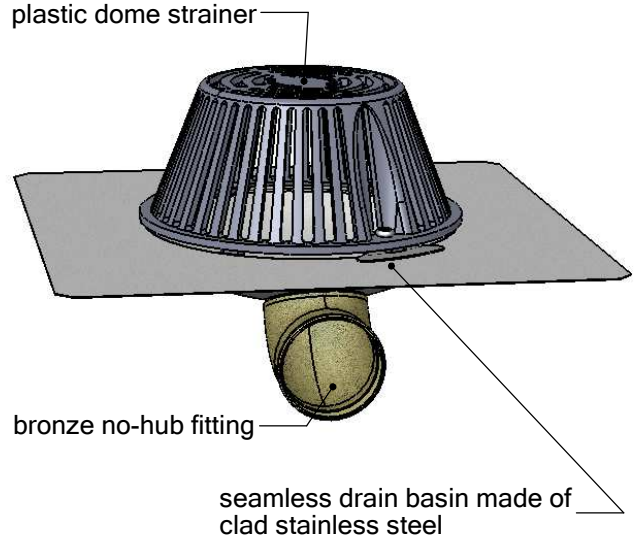

# TPO or PVC-CLAD STAINLESS STEEL SIDE OUTLET ROOF DRAIN

TPO or PVC-clad stainless steel seamless drain basin with side outlet. Designed for fast and watertight installations. Clad metal allows easy installation by heat welding. No glue or silicone is needed. Available in 2", 3" and 4" outlet sizes.

optional:

-AL

cast aluminum dome, powder coated black

-FG

flat grate (in plastic, copper, or stainless)

PART #	
(TPO or PVC)-RDHZ2NH	2" no-hub
(TPO or PVC)-RDHZ3NH	3" no-hub
(TPO or PVC)-RDHZ4NH	4" no-hub
OPTIONS	
TPO-	TPO-clad stainless flange
PVC-	PVC-clad stainless flange
-AL	dome, cast aluminum
-FG	flat grate, plastic
-FGC	flat grate, copper
-FGS	flat grate, stainless