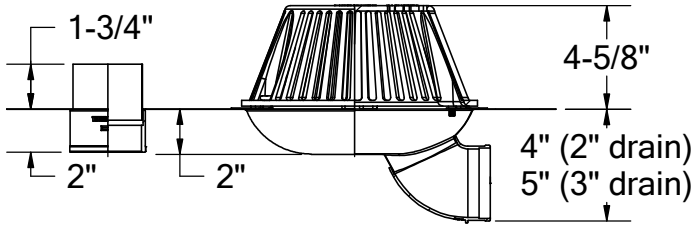

1895 Gillespie Way, El Cajon, CA 92020
 tel: (619) 448-3567
 fax: (619) 448-9072 tbirdusa.com

TPO or PVC-CLAD STAINLESS STEEL SIDE OUTLET ROOF DRAIN W/ OVERFLOW

TPO or PVC-clad stainless steel seamless drain basin with side outlet and integrated overflow. Designed for fast and watertight installations. TPO-clad metal allows easy installation by heat welding. No glue or silicone is needed. Available in 2", 3" and 4" outlet sizes.

optional:

-AL

cast aluminum dome, powder coated

-FG

flat grate (in plastic, copper, or stainless)

PART #	
(TPO or PVC)-RDCBHZ2NH	2" no-hub
(TPO or PVC)-RDCBHZ3NH	3" no-hub
(TPO or PVC)-RDCBHZ4NH	4" no-hub
OPTIONS	
TPO-	TPO-clad stainless flange
PVC-	PVC-clad stainless flange
-AL	dome, cast aluminum
-FG	flat grate, plastic
-FGC	flat grate, copper
-FGS	flat grate, stainless