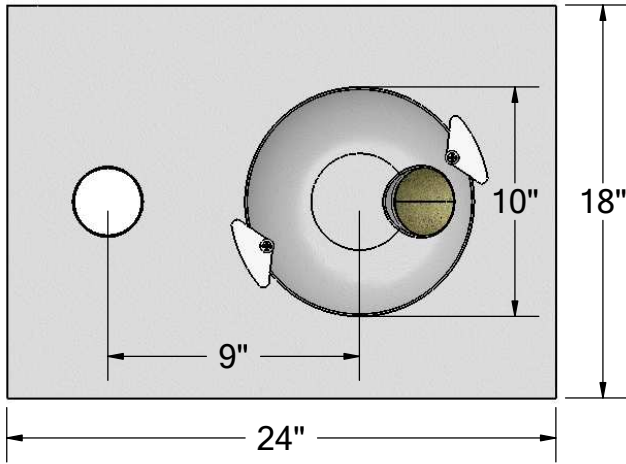

1895 Gillespie Way, El Cajon, CA 92020
 tel: (619) 448-3567
 fax: (619) 448-9072 tbirdusa.com

TPO or PVC-CLAD STAINLESS STEEL SIDE OUTLET ROOF DRAIN W/ OVERFLOW

TPO or PVC-clad stainless steel seamless drain basin with side outlet and integrated overflow. Designed for fast and watertight installations. TPO-clad metal allows easy installation by heat welding. No glue or silicone is needed. Available in 2", 3" and 4" outlet sizes.

optional:

-AL

cast aluminum dome, powder coated

-FG

flat grate (in plastic, copper, or stainless)

PART #	
(TPO or PVC)-RDCBHZ2NH	2" no-hub
(TPO or PVC)-RDCBHZ3NH	3" no-hub
(TPO or PVC)-RDCBHZ4NH	4" no-hub
OPTIONS	
TPO-	TPO-clad stainless flange
PVC-	PVC-clad stainless flange
-AL	dome, cast aluminum
-FG	flat grate, plastic
-FGC	flat grate, copper
-FGS	flat grate, stainless