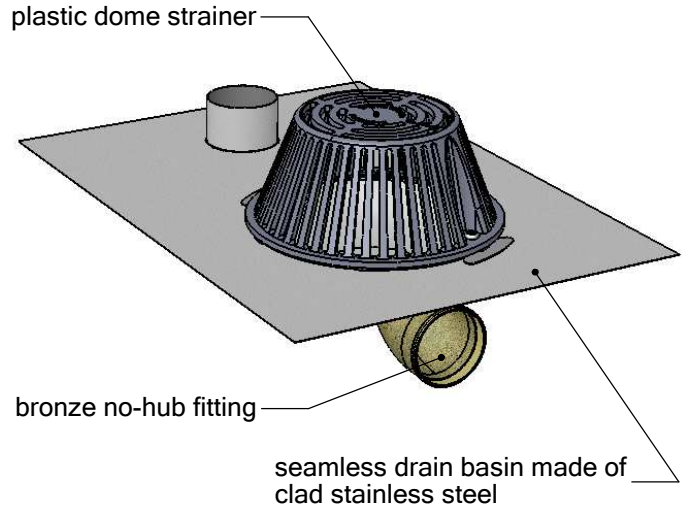

1895 Gillespie Way, El Cajon, CA 92020
 tel: (619) 448-3567
 fax: (619) 448-9072 tbirdusa.com

TPO or PVC-CLAD STAINLESS STEEL SIDE OUTLET ROOF DRAIN W/ OVERFLOW

TPO or PVC-clad stainless steel seamless drain basin with side outlet and integrated overflow. Designed for fast and watertight installations. TPO-clad metal allows easy installation by heat welding. No glue or silicone is needed. Available in 2", 3" and 4" outlet sizes.

optional:

-AL

cast aluminum dome, powder coated

-FG

flat grate (in plastic, copper, or stainless)

PART #	
(TPO or PVC)-RDCBHZ2NH	2" no-hub
(TPO or PVC)-RDCBHZ3NH	3" no-hub
(TPO or PVC)-RDCBHZ4NH	4" no-hub
OPTIONS	
TPO-	TPO-clad stainless flange
PVC-	PVC-clad stainless flange
-AL	dome, cast aluminum
-FG	flat grate, plastic
-FGC	flat grate, copper
-FGS	flat grate, stainless