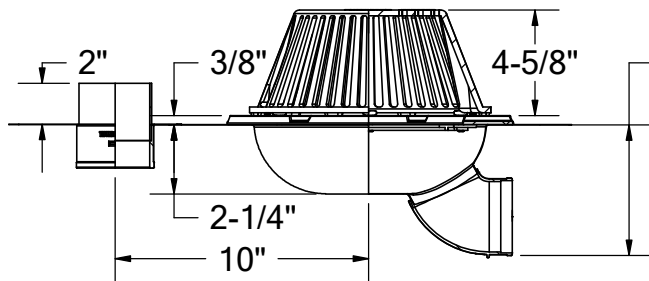

1895 Gillespie Way, El Cajon, CA 92020
 tel: (619) 448-3567
 fax: (619) 448-9072 tbirdusa.com

SIDE OUTLET ROOF DRAIN W/ OVERFLOW WITH OPTIONAL CLAMPING RING

20 oz copper seamless drain basin with side outlet and attached overflow. Available in 2", 3", and 4" outlet sizes. Available with overflow in line with drain (for plastic drain replacement). Shown with optional cast aluminum clamping ring.

4" (2" drain)
 5" (3" drain)
 5-1/4" (4" drain)

optional:

-AL

cast aluminum dome, powder coated

-FG

flat grate (in plastic, copper, or stainless)

PART #	
RDCBHZ2TA	2" male thread
RDCBHZ2NH	2" no-hub
RDCBHZ3TA	3" male thread
RDCBHZ3NH	3" no-hub
RDCBHZ4NH	4" no-hub
OPTIONS	
-CR	clamp ring, cast alum
-FG	flat grate, materials: plastic, copper, stainless
-AL	dome, cast aluminum
-CL	centerline overflow