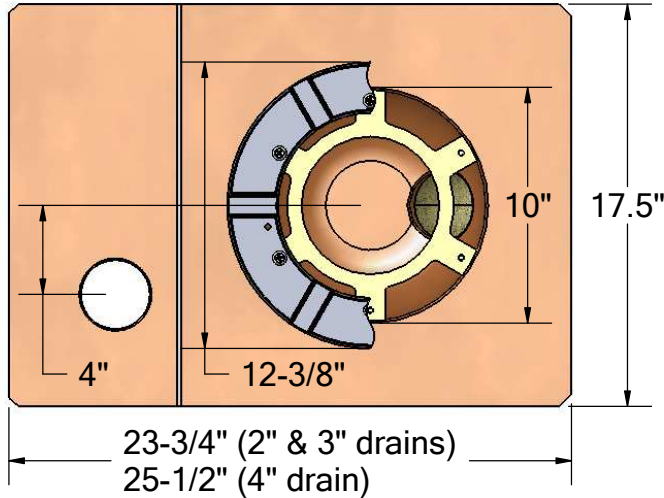

1895 Gillespie Way, El Cajon, CA 92020
 tel: (619) 448-3567
 fax: (619) 448-9072 tbirdusa.com

SIDE OUTLET ROOF DRAIN W/ OVERFLOW WITH OPTIONAL CLAMPING RING

20 oz copper seamless drain basin with side outlet and attached overflow. Available in 2", 3", and 4" outlet sizes. Available with overflow in line with drain (for plastic drain replacement). Shown with optional cast aluminum clamping ring.

4" (2" drain)
 5" (3" drain)
 5-1/4" (4" drain)

optional:

-AL

cast aluminum dome, powder coated

-FG

flat grate (in plastic, copper, or stainless)

PART #	
RDCBHZ2TA	2" male thread
RDCBHZ2NH	2" no-hub
RDCBHZ3TA	3" male thread
RDCBHZ3NH	3" no-hub
RDCBHZ4NH	4" no-hub
OPTIONS	
-CR	clamp ring, cast alum
-FG	flat grate, materials: plastic, copper, stainless
-AL	dome, cast aluminum
-CL	centerline overflow