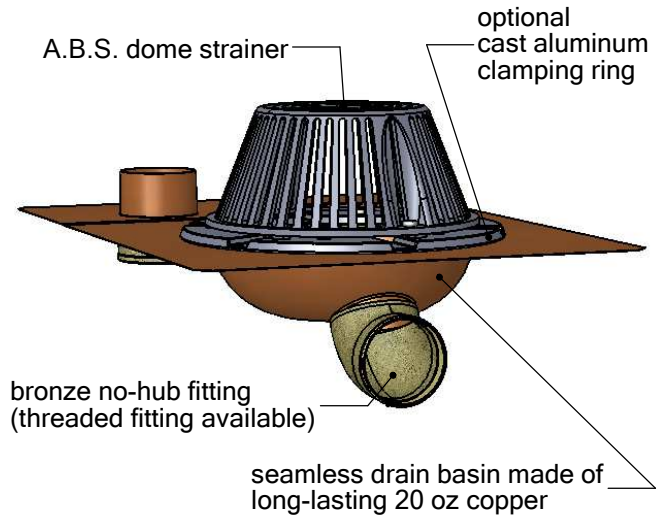

1895 Gillespie Way, El Cajon, CA 92020
 tel: (619) 448-3567
 fax: (619) 448-9072 tbirdusa.com

SIDE OUTLET ROOF DRAIN W/ OVERFLOW WITH OPTIONAL CLAMPING RING

20 oz copper seamless drain basin with side outlet and attached overflow. Available in 2", 3", and 4" outlet sizes. Available with overflow in line with drain (for plastic drain replacement). Shown with optional cast aluminum clamping ring.

4" (2" drain)
 5" (3" drain)
 5-1/4" (4" drain)

optional:

-AL

cast aluminum dome, powder coated

-FG

flat grate (in plastic, copper, or stainless)

PART #	
RDCBHZ2TA	2" male thread
RDCBHZ2NH	2" no-hub
RDCBHZ3TA	3" male thread
RDCBHZ3NH	3" no-hub
RDCBHZ4NH	4" no-hub
OPTIONS	
-CR	clamp ring, cast alum
-FG	flat grate, materials: plastic, copper, stainless
-AL	dome, cast aluminum
-CL	centerline overflow