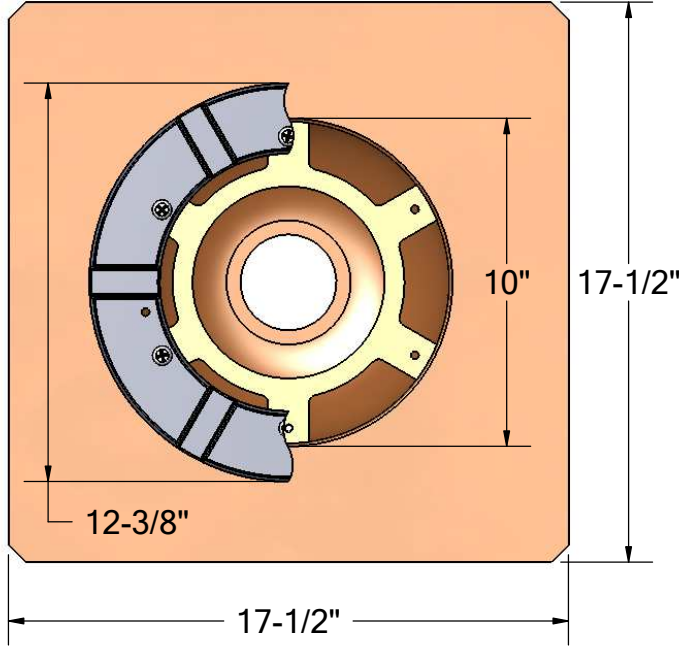

# BOTTOM OUTLET ROOF DRAIN WITH OPTIONAL CLAMPING RING

20 oz copper seamless drain basin with bottom outlet. Available in 2", 3", 4", and 6" outlet sizes. Shown with optional cast aluminum clamping ring.

optional:

-AL

cast aluminum dome, powder coated black

-FG

flat grate (in plastic, copper, or stainless)

PART #	
RD2TA	2" male thread
RD2NH	2" no-hub
RD3TA	3" male thread
RD3NH	3" no-hub
RD4NH	4" no-hub
RD6NH	6" no-hub
OPTIONS	
-CR	clamp ring, cast alum
-FG	flat grate, materials: plastic, copper, stainless
-AL	dome, cast aluminum