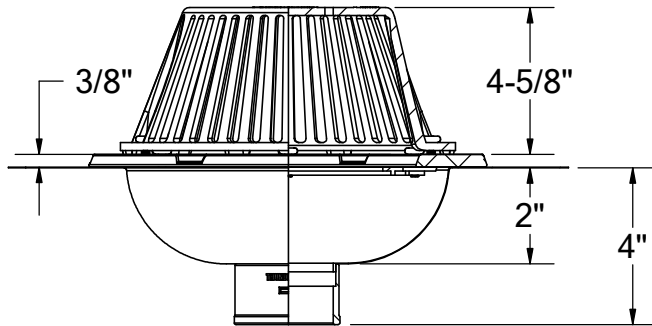

# BOTTOM OUTLET ROOF DRAIN WITH OPTIONAL CLAMPING RING

20 oz copper seamless drain basin with bottom outlet. Available in 2", 3", 4", and 6" outlet sizes. Shown with optional cast aluminum clamping ring.

optional:

-AL

cast aluminum dome, powder coated black

-FG

flat grate (in plastic, copper, or stainless)

PART #	
RD2TA	2" male thread
RD2NH	2" no-hub
RD3TA	3" male thread
RD3NH	3" no-hub
RD4NH	4" no-hub
RD6NH	6" no-hub
OPTIONS	
-CR	clamp ring, cast alum
-FG	flat grate, materials: plastic, copper, stainless
-AL	dome, cast aluminum