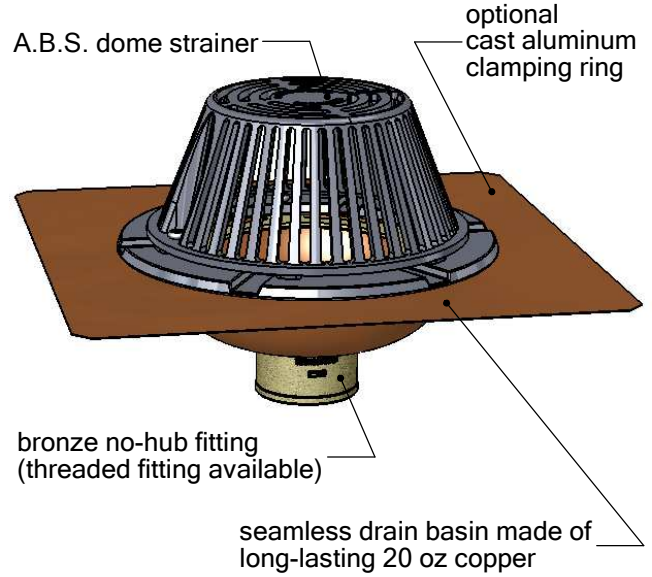

# BOTTOM OUTLET ROOF DRAIN WITH OPTIONAL CLAMPING RING

20 oz copper seamless drain basin with bottom outlet. Available in 2", 3", 4", and 6" outlet sizes. Shown with optional cast aluminum clamping ring.

optional:

-AL

cast aluminum dome, powder coated black

-FG

flat grate (in plastic, copper, or stainless)

PART #	
RD2TA	2" male thread
RD2NH	2" no-hub
RD3TA	3" male thread
RD3NH	3" no-hub
RD4NH	4" no-hub
RD6NH	6" no-hub
OPTIONS	
-CR	clamp ring, cast alum
-FG	flat grate, materials: plastic, copper, stainless
-AL	dome, cast aluminum