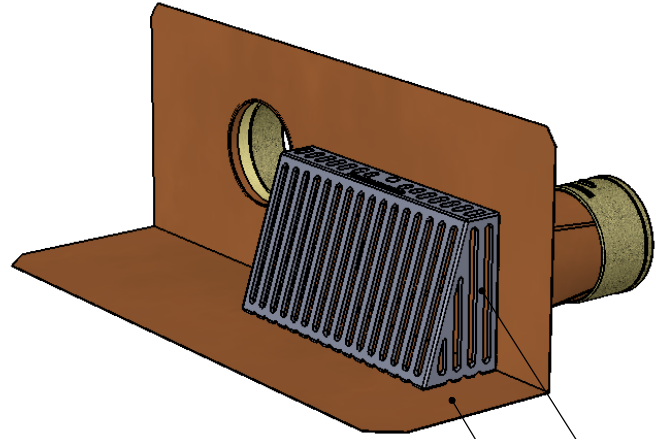

1895 Gillespie Way, El Cajon, CA 92020
 tel: (619) 448-3567
 fax: (619) 448-9072 tbirdusa.com

THROUGH-WALL PARAPET DRAIN WITH OVERFLOW

16 oz copper, 316 grade stainless steel, or TPO/PVC-clad stainless steel flange. Includes aluminum dome strainer.
 Available in 2", 3" and 4" outlet.

flashing attached to spout
and 2", 3" or 4" bronze no-hub fittings

cast aluminum strainer

PART #	
PDSRCB2NH	2" no-hub
PDSRCB3TA	3" male thread
PDSRCB3NH	3" no-hub
PDSRCB4NH	4" no-hub *
OPTIONS	
	16 oz copper flange
S-	316 stainless steel flange
TPO-	TPO-clad stainless flange
PVC-	PVC-clad stainless flange