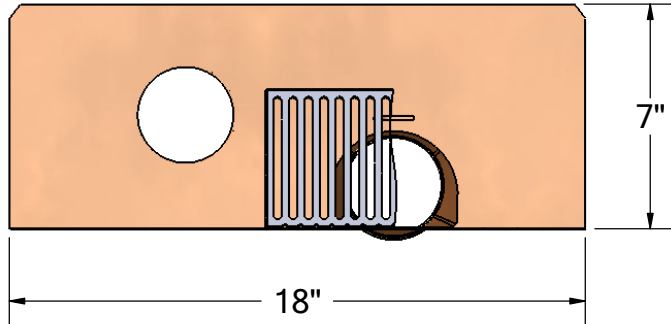

1895 Gillespie Way, El Cajon, CA 92020
 tel: (619) 448-3567
 fax: (619) 448-9072 tbirdusa.com

THROUGH-WALL PARAPET DRAIN WITH OVERFLOW

16 oz copper, 316 grade stainless steel, or TPO/PVC-clad stainless steel flange. Includes aluminum dome strainer.
 Available in 2", 3" and 4" outlet.

flashing attached to spout
and 2", 3" or 4" bronze no-hub fittings

cast aluminum strainer

PART #	
PDSRCB2NH	2" no-hub
PDSRCB3TA	3" male thread
PDSRCB3NH	3" no-hub
PDSRCB4NH	4" no-hub *
OPTIONS	
	16 oz copper flange
S-	316 stainless steel flange
TPO-	TPO-clad stainless flange
PVC-	PVC-clad stainless flange