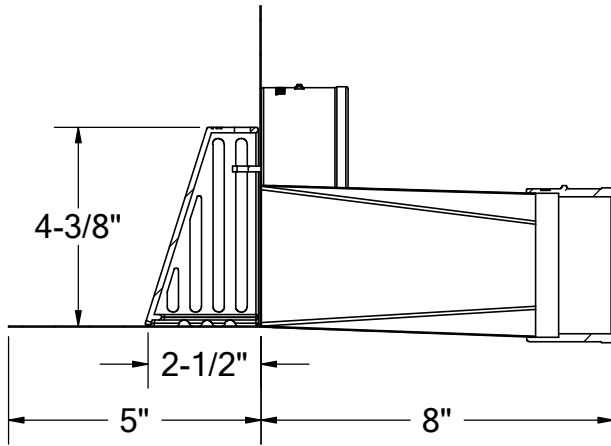

1895 Gillespie Way, El Cajon, CA 92020
 tel: (619) 448-3567
 fax: (619) 448-9072 tbirdusa.com

THROUGH-WALL PARAPET DRAIN WITH OVERFLOW

16 oz copper, 316 grade stainless steel, or TPO/PVC-clad stainless steel flange. Includes aluminum dome strainer.
 Available in 2", 3" and 4" outlet.

flashing attached to spout
and 2", 3" or 4" bronze no-hub fittings

cast aluminum strainer

PART #	
PDSRCB2NH	2" no-hub
PDSRCB3TA	3" male thread
PDSRCB3NH	3" no-hub
PDSRCB4NH	4" no-hub *
OPTIONS	
	16 oz copper flange
S-	316 stainless steel flange
TPO-	TPO-clad stainless flange
PVC-	PVC-clad stainless flange