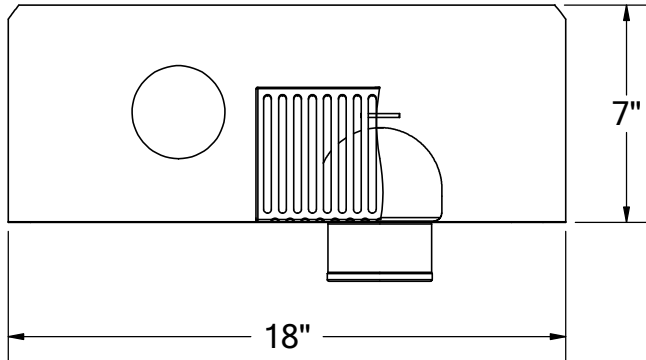

THUNDERBIRD PRODUCTS

1895 Gillespie Way, El Cajon, CA 92020
 tel: (619) 448-3567
 fax: (619) 448-9072 tbirdusa.com

INSIDE-WALL PARAPET DRAIN WITH OVERFLOW

16 oz copper, 316 grade stainless steel, or TPO/PVC-clad stainless steel flange. Includes aluminum dome strainer. Available in 2", 3" and 4" outlet.

PART #	
PDNDCB2NH	2" no-hub
PDNDCB3TA	3" male thread
PDNDCB3NH	3" no-hub
PDNDCB4NH	4" no-hub *
OPTIONS	
	16 oz copper flange
S-	316 stainless steel flange
TPO-	TPO-clad stainless flange
PVC-	PVC-clad stainless flange