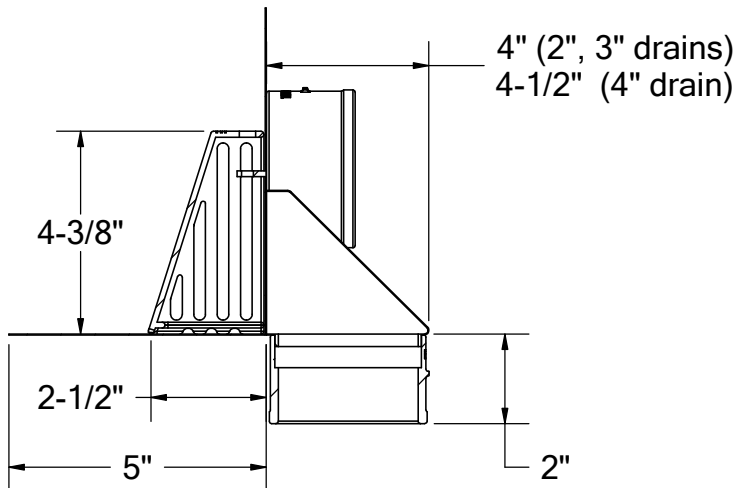

THUNDERBIRD PRODUCTS

1895 Gillespie Way, El Cajon, CA 92020
 tel: (619) 448-3567
 fax: (619) 448-9072 tbirdusa.com

INSIDE-WALL PARAPET DRAIN WITH OVERFLOW

16 oz copper, 316 grade stainless steel, or TPO/PVC-clad stainless steel flange. Includes aluminum dome strainer. Available in 2", 3" and 4" outlet.

PART #	
PDNDCB2NH	2" no-hub
PDNDCB3TA	3" male thread
PDNDCB3NH	3" no-hub
PDNDCB4NH	4" no-hub *
OPTIONS	
	16 oz copper flange
S-	316 stainless steel flange
TPO-	TPO-clad stainless flange
PVC-	PVC-clad stainless flange