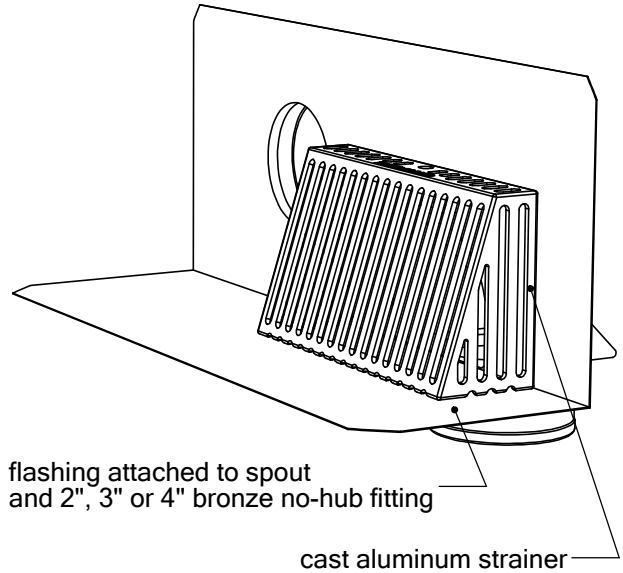

THUNDERBIRD PRODUCTS

1895 Gillespie Way, El Cajon, CA 92020
 tel: (619) 448-3567
 fax: (619) 448-9072 tbirdusa.com

INSIDE-WALL PARAPET DRAIN WITH OVERFLOW

16 oz copper, 316 grade stainless steel, or TPO/PVC-clad stainless steel flange. Includes aluminum dome strainer. Available in 2", 3" and 4" outlet.

PART #	
PDNDCB2NH	2" no-hub
PDNDCB3TA	3" male thread
PDNDCB3NH	3" no-hub
PDNDCB4NH	4" no-hub *
OPTIONS	
	16 oz copper flange
S-	316 stainless steel flange
TPO-	TPO-clad stainless flange
PVC-	PVC-clad stainless flange