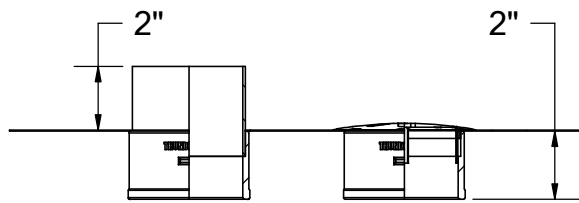

# BALCONY DECK DRAIN WITH OVERFLOW

16 oz copper or 316 grade stainless steel flange with attached overflow. Stainless steel snap-in grate. Available in 2" and 3" outlets.

optional:

PART #	
BDCB2TA	2" male thread
BDCB2NH	2" no-hub
BDCB3TA	3" male thread
BDCB3NH	3" no-hub
OPTIONS	
	16 oz copper flange
S-	316 stainless steel flange
-90	90° outlet connection
GRATE FREE AREA	
snap-in for 2" drain	1.3 in <sup>2</sup>
snap-in for 3" drain	3.1 in <sup>2</sup>