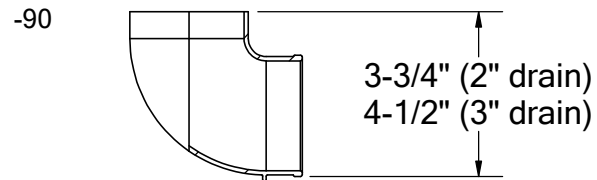

# BALCONY DECK DRAIN WITH OVERFLOW

16 oz copper or 316 grade stainless steel flange with attached overflow. Stainless steel snap-in grate. Available in 2" and 3" outlets.

optional:

PART #	
BDCB2TA	2" male thread
BDCB2NH	2" no-hub
BDCB3TA	3" male thread
BDCB3NH	3" no-hub
OPTIONS	
	16 oz copper flange
S-	316 stainless steel flange
-90	90° outlet connection
GRATE FREE AREA	
snap-in for 2" drain	1.3 in <sup>2</sup>
snap-in for 3" drain	3.1 in <sup>2</sup>