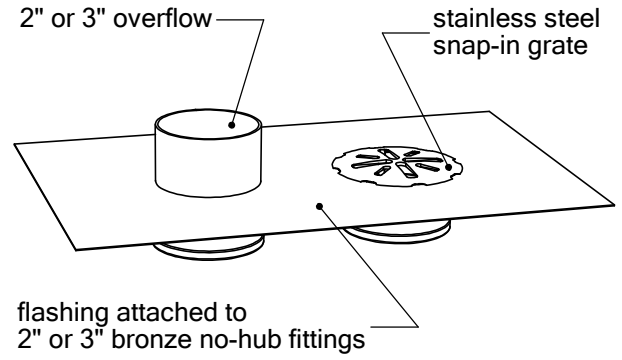

# BALCONY DECK DRAIN WITH OVERFLOW

16 oz copper or 316 grade stainless steel flange with attached overflow. Stainless steel snap-in grate. Available in 2" and 3" outlets.

optional:

PART #	
BDCB2TA	2" male thread
BDCB2NH	2" no-hub
BDCB3TA	3" male thread
BDCB3NH	3" no-hub
OPTIONS	
	16 oz copper flange
S-	316 stainless steel flange
-90	90° outlet connection
GRATE FREE AREA	
snap-in for 2" drain	1.3 in <sup>2</sup>
snap-in for 3" drain	3.1 in <sup>2</sup>