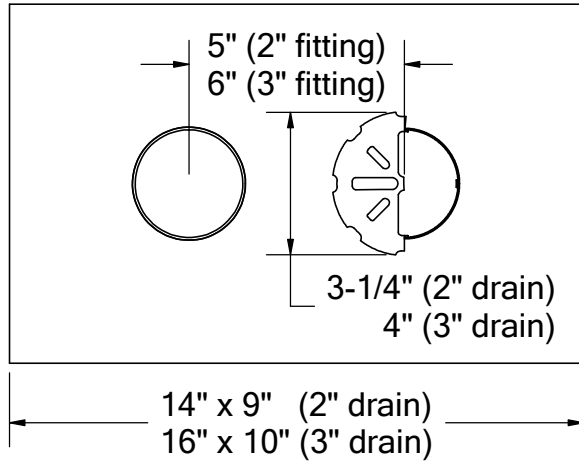

# BALCONY DECK DRAIN WITH OVERFLOW

16 oz copper or 316 grade stainless steel flange with attached overflow. Stainless steel snap-in grate. Available in 2" and 3" outlets.

optional:

PART #	
BDCB2TA	2" male thread
BDCB2NH	2" no-hub
BDCB3TA	3" male thread
BDCB3NH	3" no-hub
OPTIONS	
	16 oz copper flange
S-	316 stainless steel flange
-90	90° outlet connection
GRATE FREE AREA	
snap-in for 2" drain	1.3 in <sup>2</sup>
snap-in for 3" drain	3.1 in <sup>2</sup>