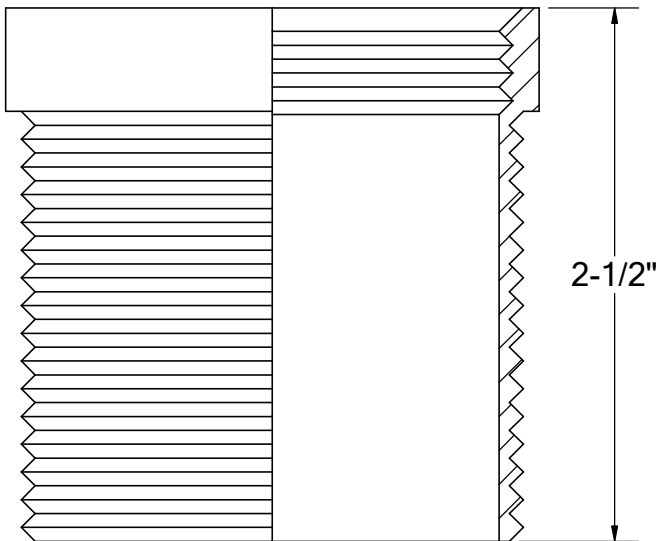

tel: (619) 448-3567
fax: (619) 448-9072 tbirdusa.com

GRATE EXTENDER

Grate extender for Thunderbird Products' 2" and 3-1/2" drains grates.

PART #	
A-GREX	extends 2" grate
A-GREX3.5	extends 3-1/2" grate