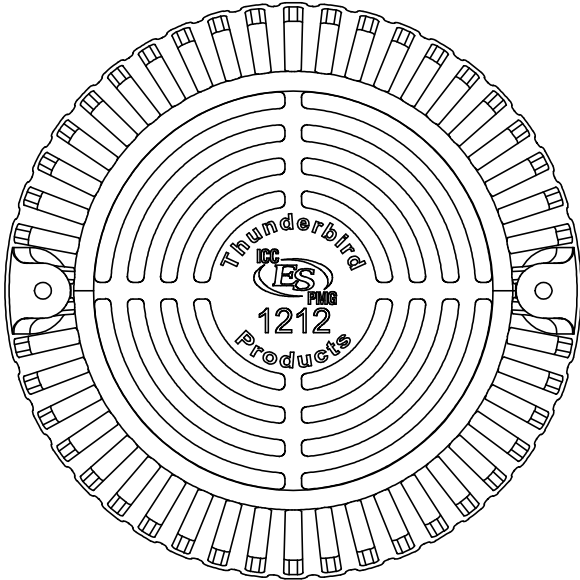

THUNDERBIRD PRODUCTS

1895 Gillespie Way, El Cajon, CA 92020
tel: (619) 448-3567
fax: (619) 448-9072 tbirdusa.com

CAST ALUMINUM DOME STRAINER

Durable, cast aluminum dome strainer. Fits all Thunderbird roof drains. Powder coat finish.

PART #	
A-1-DOME-AL	cast aluminum dome

Data is subject to manufacturing tolerances.