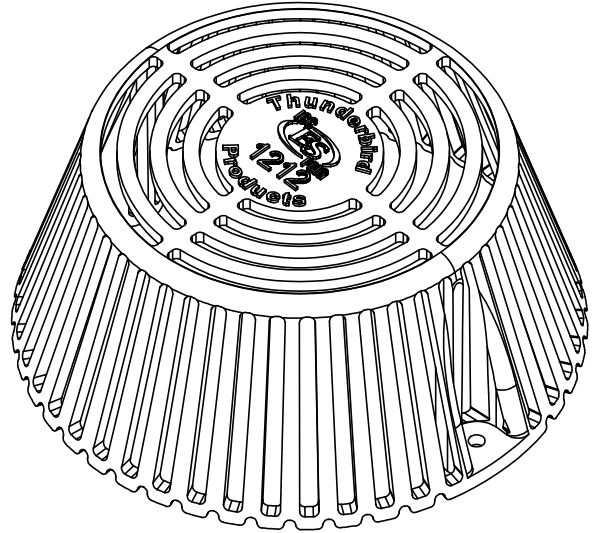

THUNDERBIRD PRODUCTS

1895 Gillespie Way, El Cajon, CA 92020
tel: (619) 448-3567
fax: (619) 448-9072 tbirdusa.com

CAST ALUMINUM DOME STRAINER

Durable, cast aluminum dome strainer. Fits all Thunderbird roof drains. Powder coat finish.

PART #	
A-1-DOME-AL	cast aluminum dome

Data is subject to manufacturing tolerances.