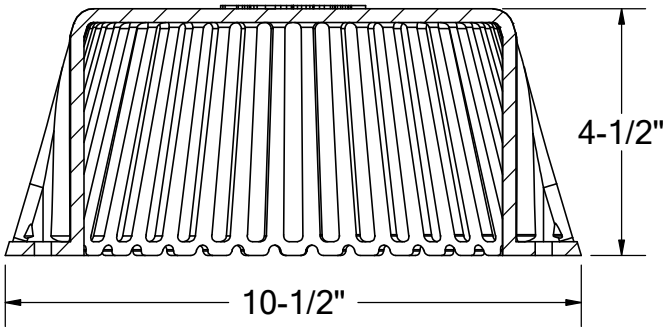

THUNDERBIRD PRODUCTS

1895 Gillespie Way, El Cajon, CA 92020
tel: (619) 448-3567
fax: (619) 448-9072 tbirdusa.com

CAST ALUMINUM DOME STRAINER

Durable, cast aluminum dome strainer. Fits all Thunderbird roof drains. Powder coat finish.

PART #	
A-1-DOME-AL	cast aluminum dome

Data is subject to manufacturing tolerances.