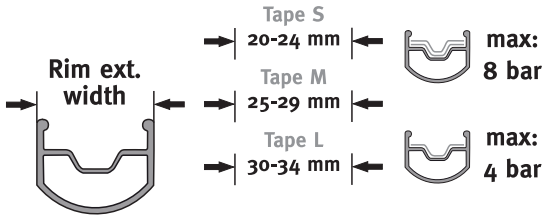

caffélatex tubeless conversion kit

1kit =

effetto mariposa

exact qty: iCaffélatex App

info: EffettoMariposa App

tech video

Effetto Mariposa Sagl

MADE IN ITALY