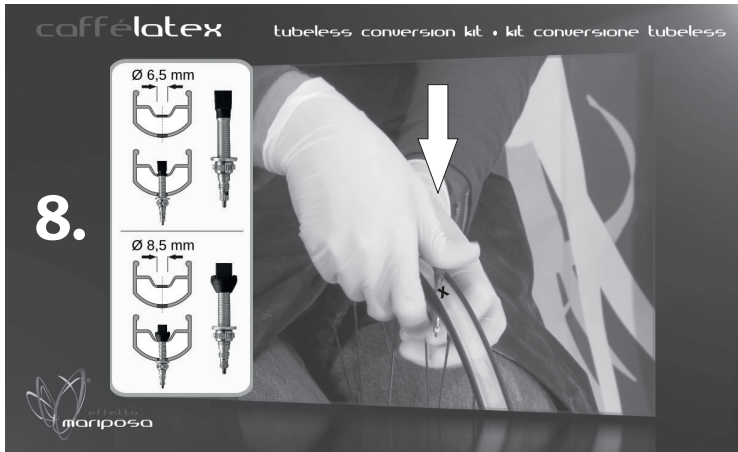

caffélatex tubeless conversion kit

EFFETTO MARIPOSA WARRANTY - EFFETTO MARIPOSA® guarantees its products for a period of 2 years from the date of purchase from an approved EFFETTO MARIPOSA® dealer. Furthermore, EFFETTO MARIPOSA® provides the legal guarantees applicable in the countries concerned. EFFETTO MARIPOSA®'s only liability will be to replace the product (EFFETTO MARIPOSA® reserves the right to replace the defective product by an equivalent product from its range) or the part considered defective.

EFFETTO MARIPOSA GARANTIE - EFFETTO MARIPOSA® gewährt für seine Produkte eine Garantie von zwei Jahren ab Kaufdatum bei Bezug des Produkts von einem zugelassenen EFFETTO MARIPOSA® Händler. Darüber hinaus gewährt EFFETTO MARIPOSA® die im betreffenden Land geltenden gesetzlichen Garantien. Die einzige Garantieleistung von EFFETTO MARIPOSA® besteht im Ersatz des fehlerhaften Produkts (EFFETTO MARIPOSA® behält sich das Recht vor, das fehlerhafte Produkt oder das als fehlerhaft anerkannte Teil durch ein gleichwertiges Produkt bzw. Teil seines Sortiments zu ersetzen).