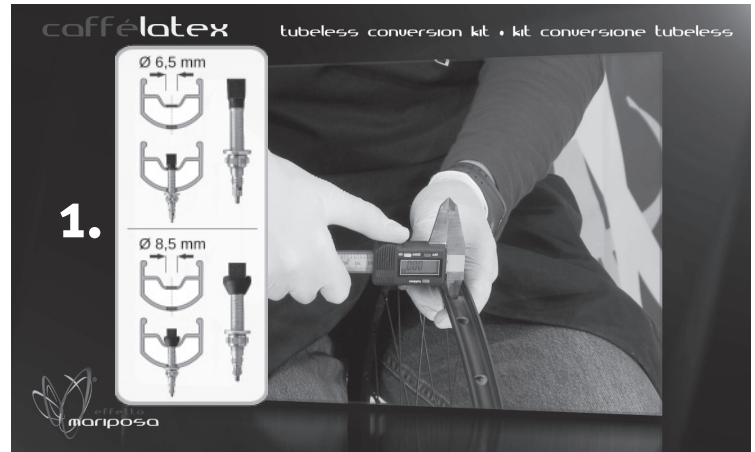

caffélatex tubeless conversion kit

1kit =

effetto mariposa

exact qty: iCaffélatex App

info: EffettoMariposa App

tech video

Effetto Mariposa Sagl

MADE IN ITALY