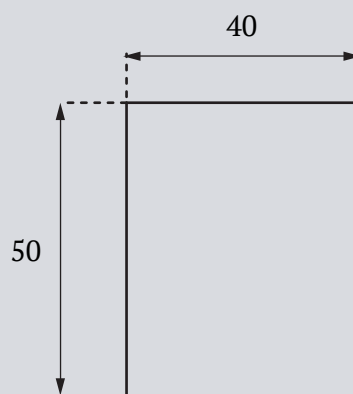

PL

Szafka nocna KARI wykonana jest z drewna dębowego. To nie tylko praktyczny mebel do przechowywania przedmiotów przy łóżku, ale także elegancki dodatek do wnętrza. Wyróżnia się minimalistycznym designem, który skupia się na prostocie formy i elegancji wykonania. Przetfrezowane krawędzie dodają meblowi charakteru, podkreślając jego nowoczesny wygląd.

Zaprojektowana z myślą o praktyczności, szafka posiada pojemną szufladę oraz otwartą półkę, zapewniając wygodną przestrzeń do przechowywania ulubionych książek, lampki nocnej czy innych niezbędnych przedmiotów.