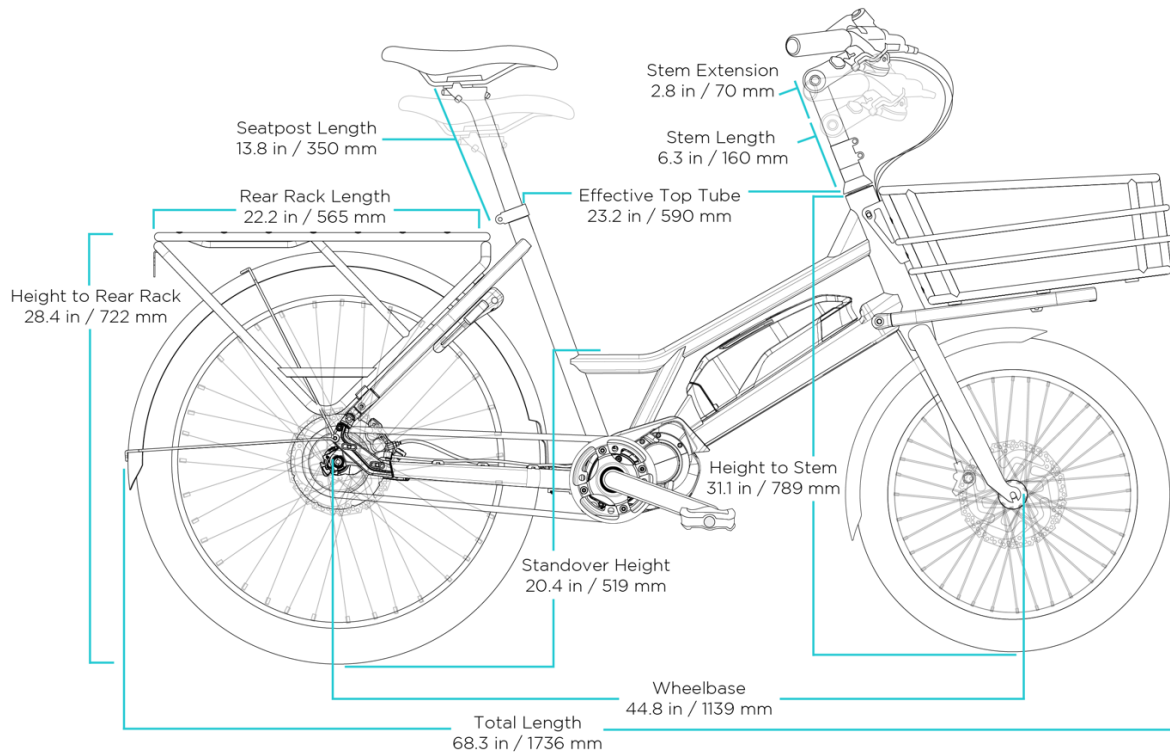

## Detailed Specs

<b>Passenger Capacity</b>	One adult and one child on Rear Rack with Yepp Maxi Seat
<b>Total Bike Weight</b>	58.2 lbs
<b>Battery Weight</b>	5.8 lbs
<b>Frame</b>	Rigid aluminum 6061-T6 cargo bike frame, tig welding
<b>Fork / Front Cargo Support Base</b>	Aluminum 6061-T6
<b>Rear Rack</b>	Custom aluminum 5052 cargo rack with mounting holes
<b>Front / Rear Baskets</b>	Custom aluminum 5052 cargo baskets, interchangeable
<b>Motor Drive Unit</b>	Shimano STEPS 6100, up 20 mph pedal-assist
<b>Battery</b>	Shimano STEPS 8010, 504Wh, up to 105 miles of range
<b>Front / Rear Brakes</b>	Shimano, resin pad, 180 mm and 160 mm rotors
<b>Stem</b>	Satori UP2+, angle adjustable up to 90 degrees