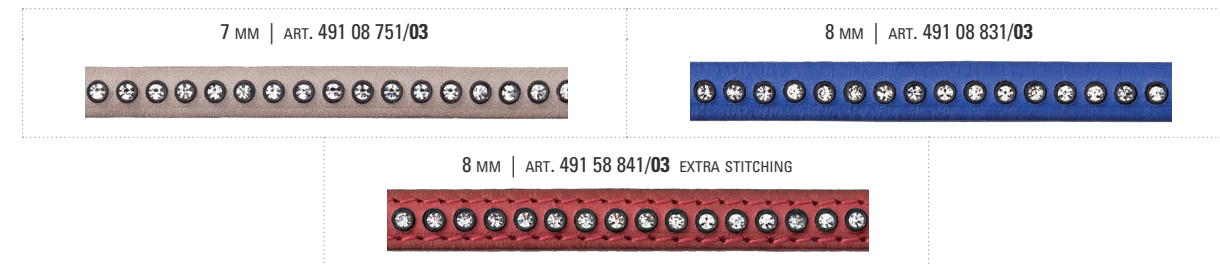

Crystal Straps

Crystal Straps – Single Row, Fine Leather

Crystal Straps – Two Rows, Fine Leather

Plastic Bandings, size ss8 - Colors*

Additional combinations of plastic bandings and chatons are available upon request.

Fine Leather – available colors*

* Upon customer request other colors or material of straps (synthetic silk) are available.

Crystal Straps, Single Row, Fine Leather*

Art.	Plastic Banding (Color)	Type	Packg. Unit (Spool)
			M
491 08 7x1	/xx	strap 7 mm with plastic banding	10
491 08 8x1	/xx	strap 8 mm with plastic banding	10
491 58 8x1	/xx	strap 8 mm with plastic banding – extra stitching	10

Crystal Straps, Two Rows, Fine Leather*

Art.	Plastic Banding (Color)	Type	Packg. Unit (Spool)
			M
491 08 0x2	/xx	strap 10 mm with two rows of plastic banding	10

NOTE:

* Minimum order quantity required

Packaging can contain more pieces.