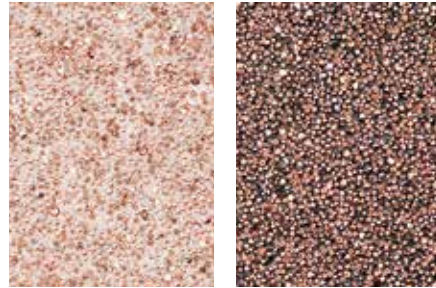

Crystal Sheet

Crystal Sheet is available in Crystal with six possible coatings: Aurora Borealis (AB), Starlight Gold, Aurum, Capri Gold, Labrador and Hematite on either transparent or black film. The maximum size of a single sheet of which shapes or designs can be lasered out according to the designer's request is 20x24cm. Crystal Sheet is suitable for gluing and hotfix application.

Crystal AB

Transparent

Black

Crystal Starlight Gold

Transparent

Black

Crystal Aurum

Transparent

Black

Crystal Capri Gold

Transparent

Black

Crystal Labrador

Transparent

Black

Crystal Hematite