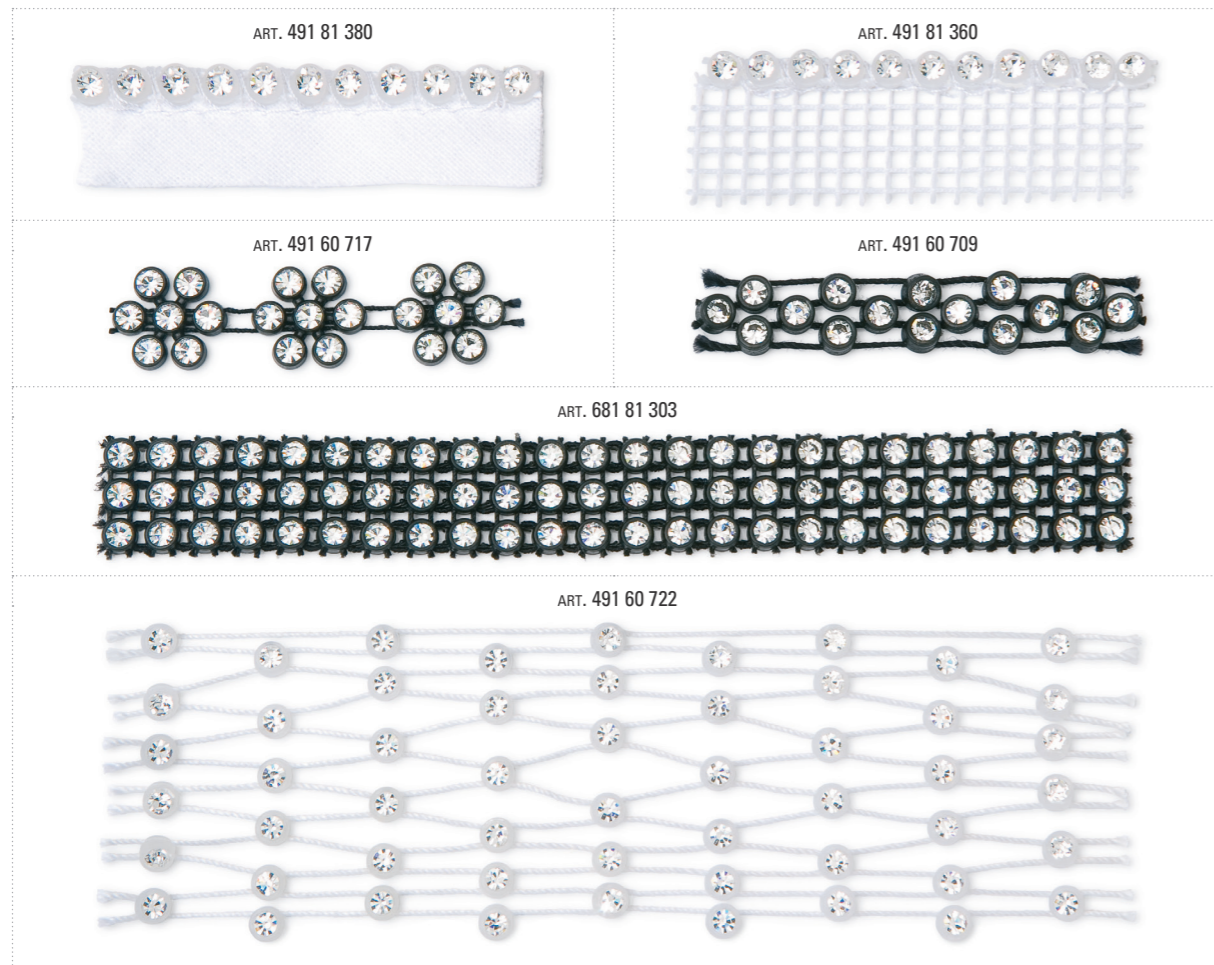

# Plastic Bandings

## Plastic Bandings

Art.	Description	Packg. Unit (Spool)
MC CHATONS		
M		
491 80 801	ss 8	10
491 81 001	ss 10	10
491 81 301	ss 13	10
491 81 501	ss 15	10
491 60 709	ss 13	10
491 60 717	ss 13, Flowers	10
491 81 901	ss 19	10

## Net Edge Bandings

Art.	Description	Packg. Unit (Spool)
MC CHATONS		
M		
491 80 860	ss 8	10
491 81 360	ss 13	10
491 81 560	ss 15	10

**NOTE:** The sizes of components ss10 and ss15 are only available in Alabaster, Chalk and Black.