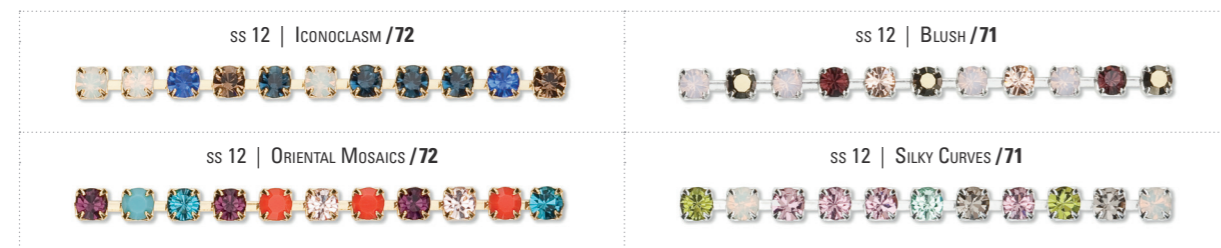

Cup Chains

with MC Chaton MAXIMA

Multicolor Chains

Multiple Rows

Baguette MAXIMA Chain

Available Platings

Cup Chains MC Chatons MAXIMA

| Art. | Plating | Size of Stones | Packg. Unit (Spool) |
|-----------|---------|----------------|---------------------|
| | | SS | M |
| 7413 0026 | /xx | 4.5 | 100 |
| 7413 0027 | /xx | 6.5 | 100 |
| 7413 3001 | /xx | 8.5 | 50 |
| 7413 7172 | /xx | 8.5 2 rows | 25 |
| 7413 7173 | /xx | 8.5 3 rows | 10 |
| 7413 3002 | /xx | 12 | 50 |
| 7413 7174 | /xx | 12 2 rows | 25 |
| 7413 7175 | /xx | 12 3 rows | 10 |
| 7413 0047 | /xx | 16 | 25 |
| 7413 3004 | /xx | 18 | 25 |
| 7413 7176 | /xx | 18 2 rows | 10 |
| 7413 7177 | /xx | 18 3 rows | 5 |
| 7413 0028 | /xx | 29 | 10 |
| 7413 7182 | /xx | 29 2 rows | 5 |
| 7413 7183 | /xx | 29 3 rows | 3 |

Multicolor Chains

| Art. | Plating | Size of Stones | Packg. Unit (Spool) |
|-----------|---------|----------------|---------------------|
| | | SS | M |
| 7413 0026 | /xx | 4.5 | 100 |
| 7413 0027 | /xx | 6.5 | 100 |
| 7413 3001 | /xx | 8.5 | 50 |
| 7413 3002 | /xx | 12 | 50 |
| 7413 0047 | /xx | 16 | 25 |
| 7413 0028 | /xx | 29 | 10 |

| Type of Sizes | Plating | Type |
|----------------------------------------------------------------------|---------|-----------|
| MC Chatons MAXIMA ss 6.5, 8.5, 12, 18 | /70 | raw |
| | /71 | silver |
| | /72 | gold |
| | /73 | black |
| | /74 | rhodium |
| | /75 | ruthenium |
| | /7R | rose gold |
| MC Chatons MAXIMA ss 4.5, 16, 29 MC Baguettes MAXIMA 7x3 mm | /00 | raw |
| | /01 | silver |
| | /02 | gold |
| | /03 | black |
| | /04 | rhodium |
| | /05 | ruthenium |
| | /0R | rose gold |

NOTE:

The Blush color combination (Multicolor Chains) cannot be soldered. Colored stones are placed in random order in our Multicolor Chains. The Black plating is not available for sizes ss 4.5 and ss 6.5.