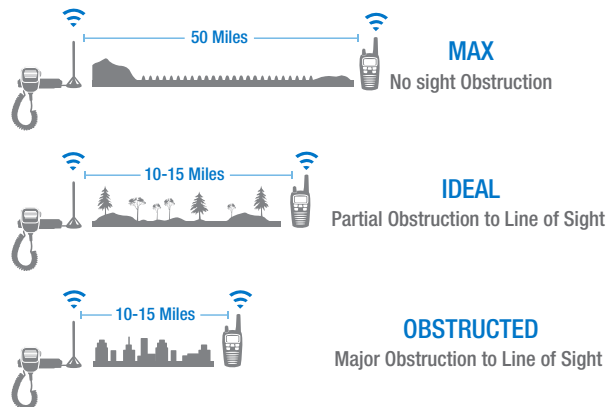

PACKAGE INCLUDES

- One MXT115 MicroMobile® GMRS 2-Way Radio
- One MXTA23 Roll Bar / Mirror Mount
- One MXTA24 6-Meter (19.6 ft.) Antenna Cable
- One MXTA25 3dB Gain "Ghost" Antenna

TALK TO OTHER
HAND HELD
GMRS RADIOS