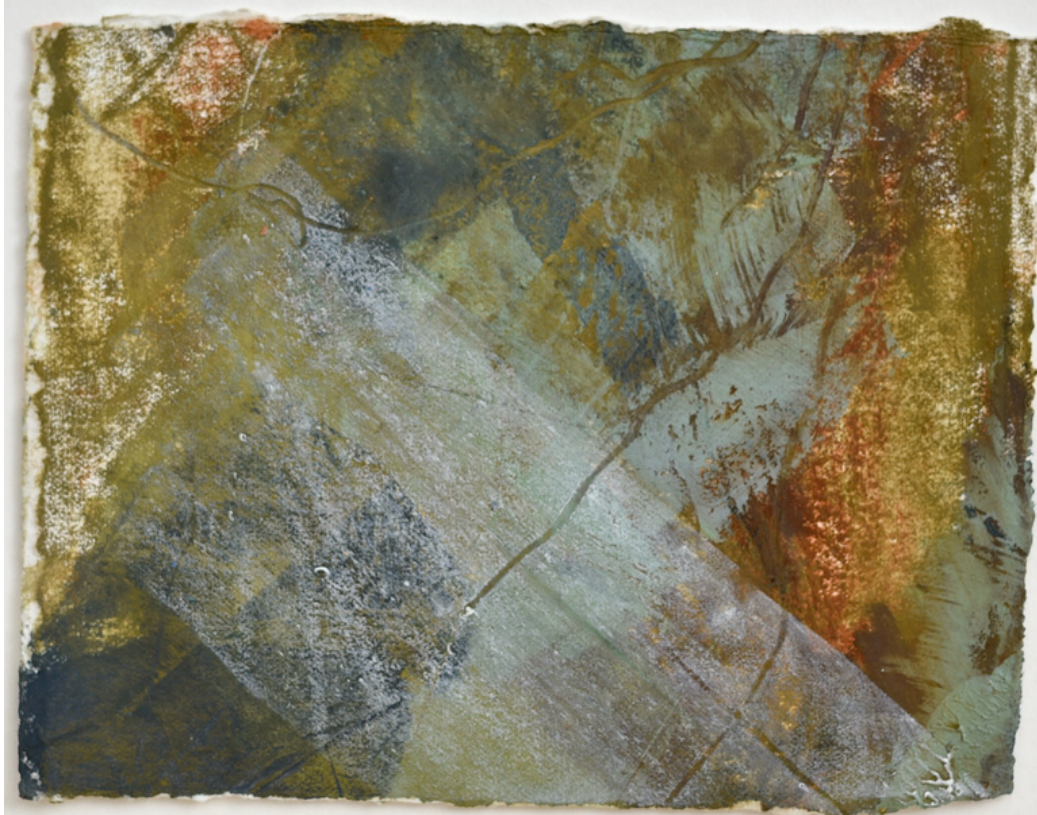

An abstract painting with a textured surface, featuring broad brushstrokes in shades of light blue, teal, and white. In the lower-left quadrant, there are darker, more complex areas with brown, black, and blue tones, suggesting a landscape or architectural form. The overall composition is dynamic and layered.

Byre Gallery <sup>®</sup>

Alice Robinson-Carter

*On the Horizon*

Summer 2023

*Trebarwith Strand* -mixed media on canvas, 78cmx 104cm, £1900

*Portwrinkle* - mixed media on canvas, 93cmx 120cm, £2,100

*Azure*- mixed media on canvas, 63cmx74cm, £750

*Tempest*- mixed media on canvas, 52x63cm, £720

*Reverie*- mixed media on canvas, 52x52cm, £740

*Sea Breeze*

Mixed media on paper, 22cmx26cm

£295 (framed)

*Sea Foam Drift*

Mixed media on paper, 40cmx41cm

£460 (framed)