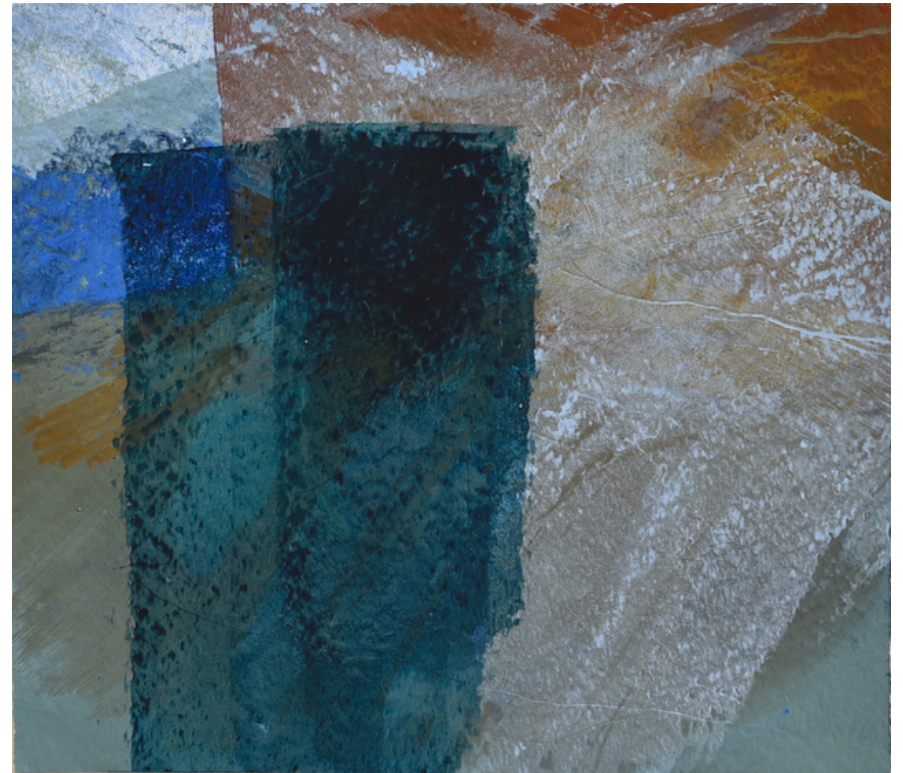

An abstract painting with a textured surface, featuring broad brushstrokes in shades of light blue, teal, and white. In the lower-left quadrant, there are darker, more complex areas with brown, black, and blue tones, suggesting a landscape or architectural form. The overall composition is dynamic and layered.

Byre Gallery <sup>®</sup>

Alice Robinson-Carter

*On the Horizon*

Summer 2023

*Trebarwith Strand* -mixed media on canvas, 78cmx 104cm, £1900

*Portwrinkle* - mixed media on canvas, 93cmx 120cm, £2,100

*Azure*- mixed media on canvas, 63cmx74cm, £750

*Tempest*- mixed media on canvas, 52x63cm, £720

*Reverie*- mixed media on canvas, 52x52cm, £740

*Sea Breeze*

Mixed media on paper, 22cmx26cm

£295 (framed)

*Sea Foam Drift*

Mixed media on paper, 40cmx41cm

£460 (framed)