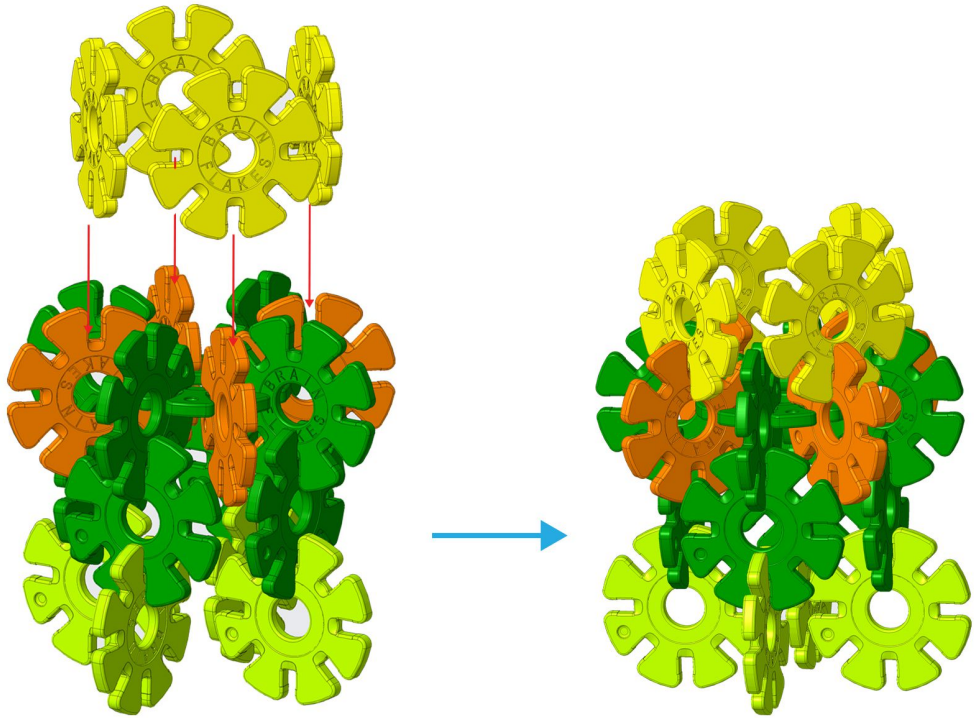

FLOWER TREE

Difficulty: 

 20x	 8x	 24x	 44x	 41x	 20x
 3x	 36x				
Total: 196 Pieces					

1

 16x
 1x

2

3

Step 2

Step 1

4

5

6

7

Step 6

Step 4

8

9

10

11

12

13

14

15

16

17

Step 16

Step 13

Finished!

Let's Level Up!

You've completed the 3.5/5 difficulty (EXPERT) flower tree build!

Expert Difficulty:

Spider