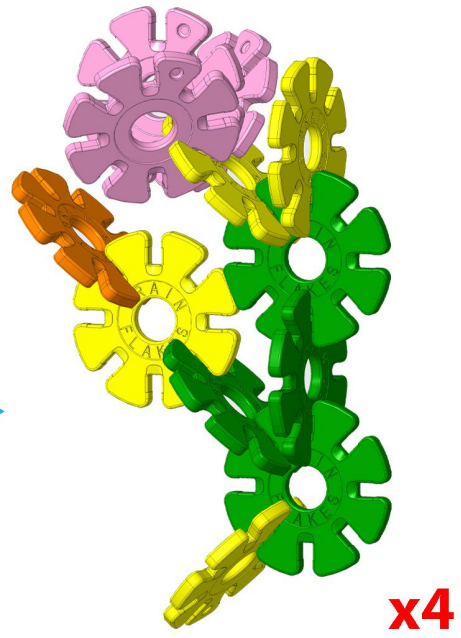

FLOWER TREE

Difficulty: 

 20x	 8x	 24x	 44x	 41x	 20x
 3x	 36x				
Total: 196 Pieces					

1

 16x
 1x

2

3

Step 2

Step 1

4

5

6

7

Step 6

Step 4

8

9

10

11

12

13

14

15

16

17

Step 16

Step 13

Finished!

Let's Level Up!

You've completed the 3.5/5 difficulty (EXPERT) flower tree build!

Expert Difficulty:

Spider