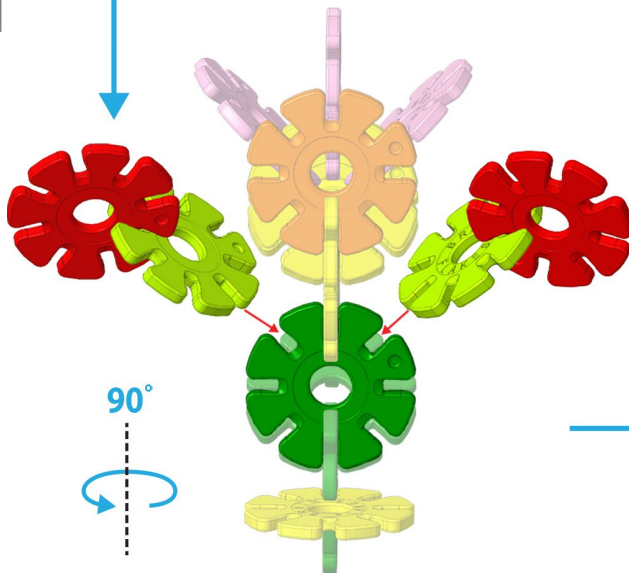

FLOWER TREE

Difficulty: 

 20x	 8x	 24x	 44x	 41x	 20x
 3x	 36x				
Total: 196 Pieces					

1

 16x
 1x

2

3

Step 2

Step 1

4

5

6

7

Step 6

Step 4

8

9

10

11

12

13

14

15

16

17

Step 16

Step 13

Finished!

Let's Level Up!

You've completed the 3.5/5 difficulty (EXPERT) flower tree build!

Expert Difficulty:

Spider