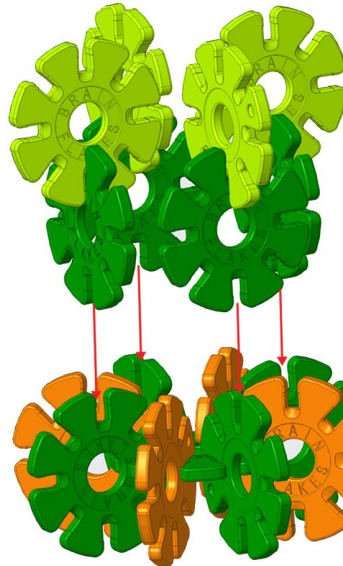

FLOWER TREE

Difficulty: 

 20x	 8x	 24x	 44x	 41x	 20x
 3x	 36x				
Total: 196 Pieces					

1

 16x
 1x

2

3

Step 2

Step 1

4

5

6

7

Step 6

Step 4

8

17

Step 16

Step 13

Finished!

Let's Level Up!

You've completed the 3.5/5 difficulty (EXPERT) flower tree build!

Expert Difficulty:

Spider