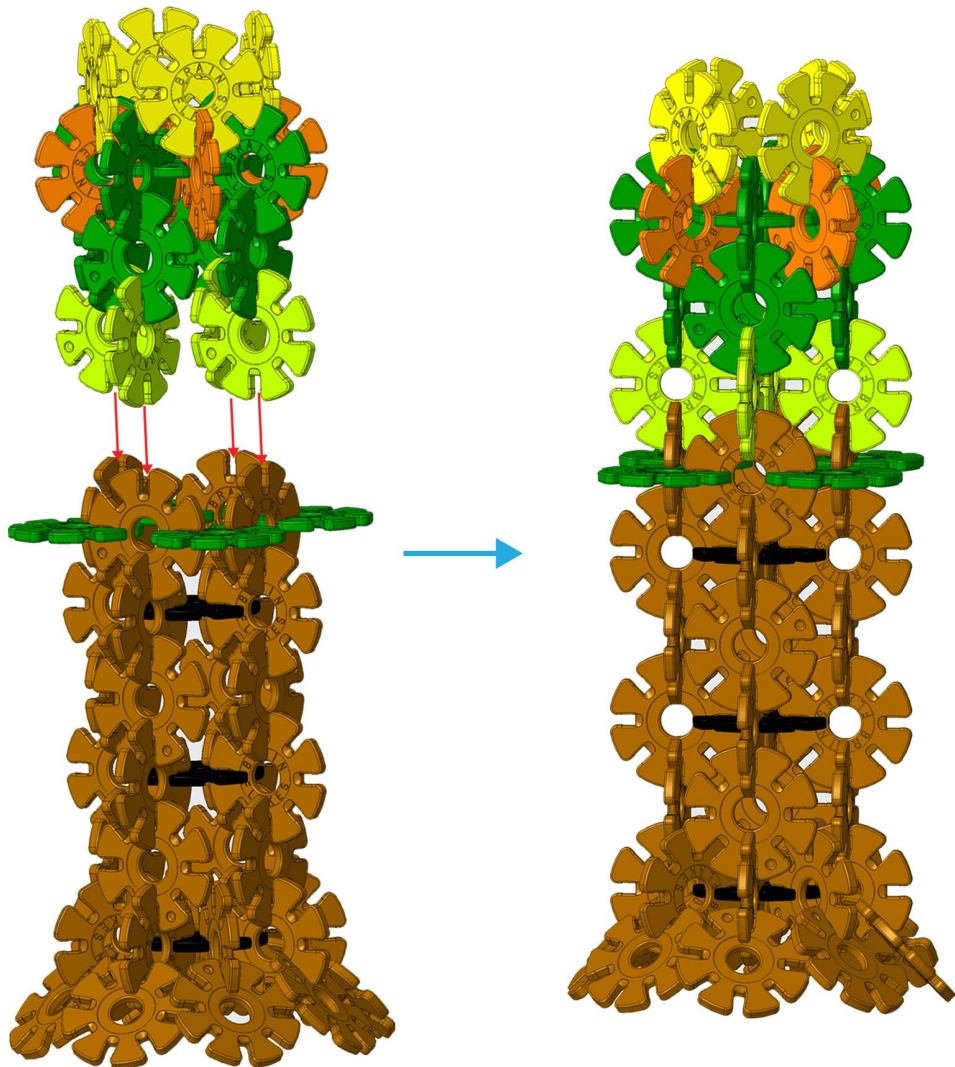

FLOWER TREE

Difficulty: 

 20x	 8x	 24x	 44x	 41x	 20x
 3x	 36x				
Total: 196 Pieces					

1

 16x
 1x

2

3

Step 2

Step 1

4

5

6

7

Step 6

Step 4

8

9

10

11

12

13

14

15

16

17

Step 16

Step 13

Finished!

Let's Level Up!

You've completed the 3.5/5 difficulty (EXPERT) flower tree build!

Expert Difficulty:

Spider