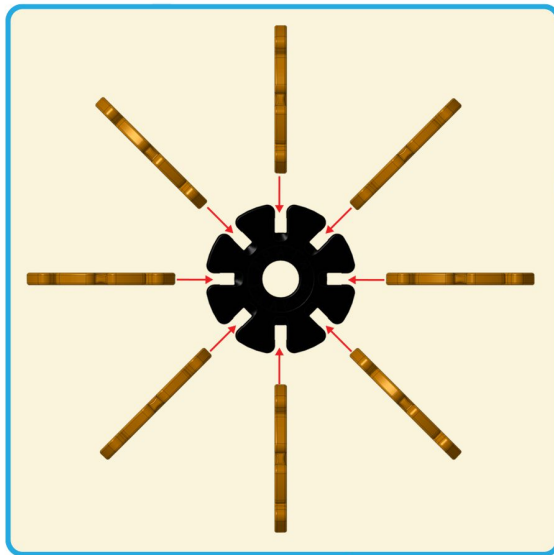

FLOWER TREE

Difficulty: 

 20x	 8x	 24x	 44x	 41x	 20x
 3x	 36x				
Total: 196 Pieces					

1

 16x
 1x

2

3

Step 2

Step 1

4

5

6

7

Step 6

Step 4

8