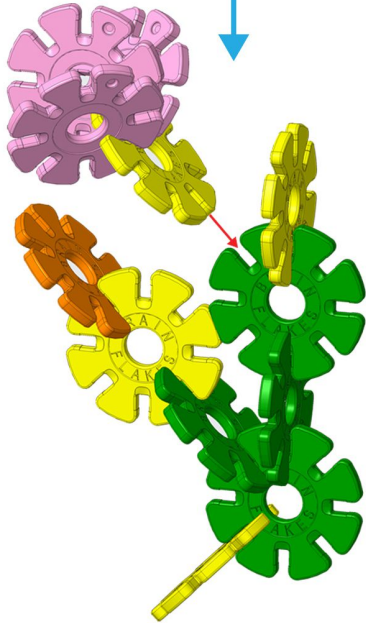

FLOWER TREE

Difficulty: 

 20x	 8x	 24x	 44x	 41x	 20x
 3x	 36x				
Total: 196 Pieces					

1

 16x
 1x

2

3

Step 2

Step 1

4

5

6

7

Step 6

Step 4

8

9

10

11

12

13

14

15

16

17

Step 16

Step 13

Finished!

Let's Level Up!

You've completed the 3.5/5 difficulty (EXPERT) flower tree build!

Expert Difficulty:

Spider