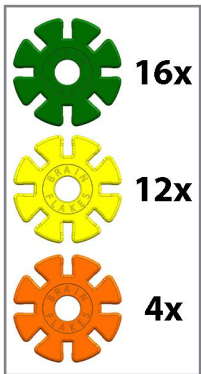

FLOWER TREE

Difficulty: 

 20x	 8x	 24x	 44x	 41x	 20x
 3x	 36x				
Total: 196 Pieces					

1

 16x
 1x

2

3

Step 2

Step 1

4

5

6

7

Step 6

Step 4

8

9

10

11

12

13

14

15

16