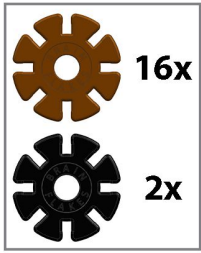

FLOWER TREE

Difficulty: 

 20x	 8x	 24x	 44x	 41x	 20x
 3x	 36x				
Total: 196 Pieces					

1

 16x
 1x

2

3

Step 2

Step 1

4

5

6

7

Step 6

Step 4

8