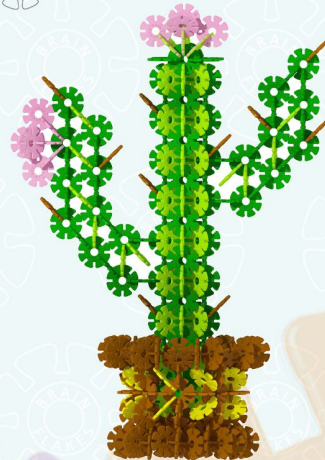

17

Step 16

Step 13

Finished!

Let's Level Up!

You've completed the 3.5/5 difficulty (EXPERT) flower tree build!

Expert Difficulty:

Spider

Bunny Rabbit

EXPERT Difficulty:

Macaw

Cactus

BRAIN.FLAKES.OFFICIAL

Follow us on Instagram-
@Brain_Flakes_Official
for inspiration and our latest designs!
Tag **#BrainFlakes** to join our monthly
giveaway and be featured on our page!