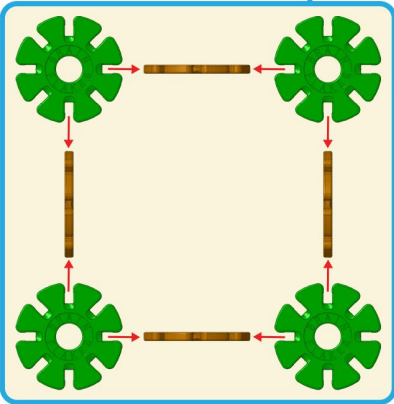

FLOWER TREE

Difficulty: 

 20x	 8x	 24x	 44x	 41x	 20x
 3x	 36x				
Total: 196 Pieces					

1

 16x
 1x

2

3

Step 2

Step 1

4

5

6

7

Step 6

Step 4

8