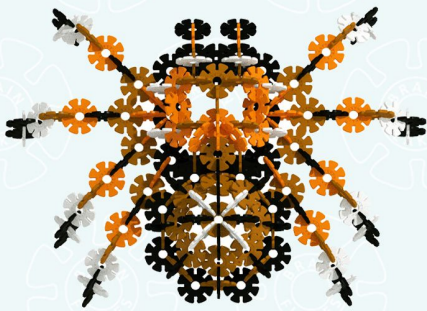

17

Step 16

Step 13

Finished!

Let's Level Up!

You've completed the 3.5/5 difficulty (EXPERT) flower tree build!

Expert Difficulty:

Spider

Bunny Rabbit

EXPERT Difficulty:

Macaw

Cactus

BRAIN.FLAKES.OFFICIAL

Follow us on Instagram-
@Brain_Flakes_Official
for inspiration and our latest designs!
Tag **#BrainFlakes** to join our monthly
giveaway and be featured on our page!