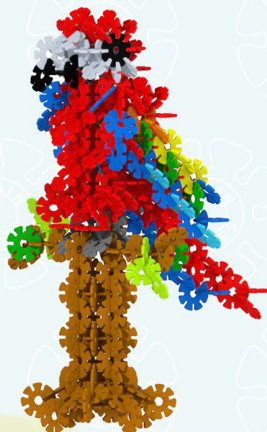

17

Step 16

Step 13

Finished!

Let's Level Up!

You've completed the 3.5/5 difficulty (EXPERT) flower tree build!

Expert Difficulty:

Spider

Bunny Rabbit

EXPERT Difficulty:

Macaw

Cactus

BRAIN.FLAKES.OFFICIAL

Follow us on Instagram-
@Brain_Flakes_Official
for inspiration and our latest designs!
Tag **#BrainFlakes** to join our monthly
giveaway and be featured on our page!