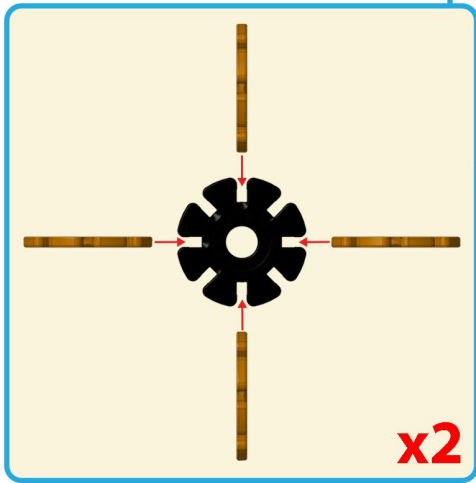

FLOWER TREE

Difficulty: 

 20x	 8x	 24x	 44x	 41x	 20x
 3x	 36x				
Total: 196 Pieces					

1

 16x
 1x

2

3

Step 2

Step 1

4

5

6

7

Step 6

Step 4

8