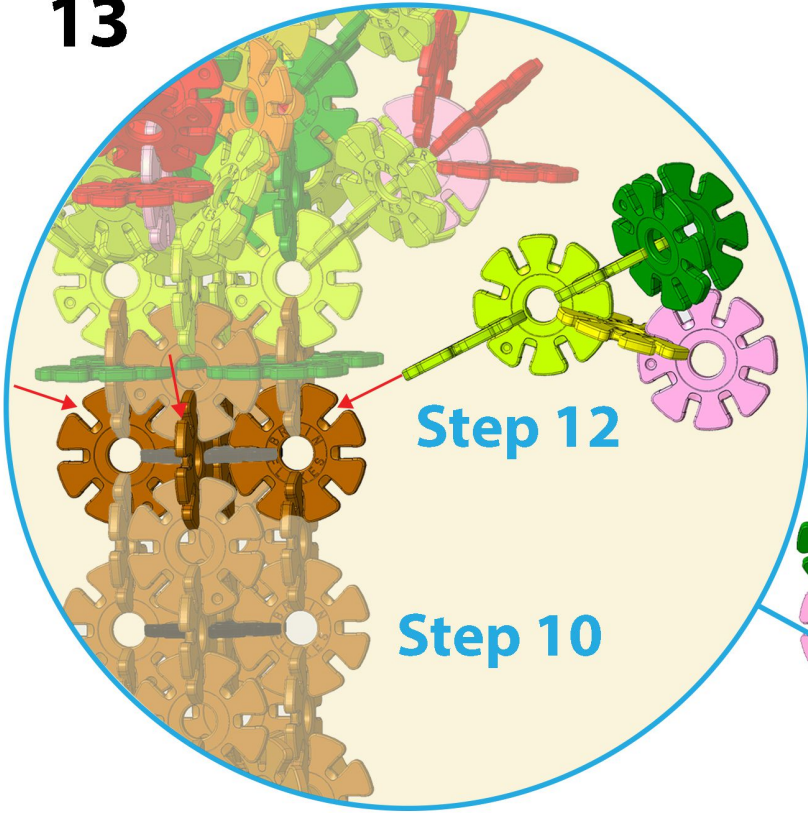

FLOWER TREE

Difficulty: 

 20x	 8x	 24x	 44x	 41x	 20x
 3x	 36x				
Total: 196 Pieces					

1

 16x
 1x

2

3

Step 2

Step 1

4

5

6

7

Step 6

Step 4

8

9

10

11

12

13

14

15

16

17

Step 16

Step 13

Finished!

Let's Level Up!

You've completed the 3.5/5 difficulty (EXPERT) flower tree build!

Expert Difficulty:

Spider