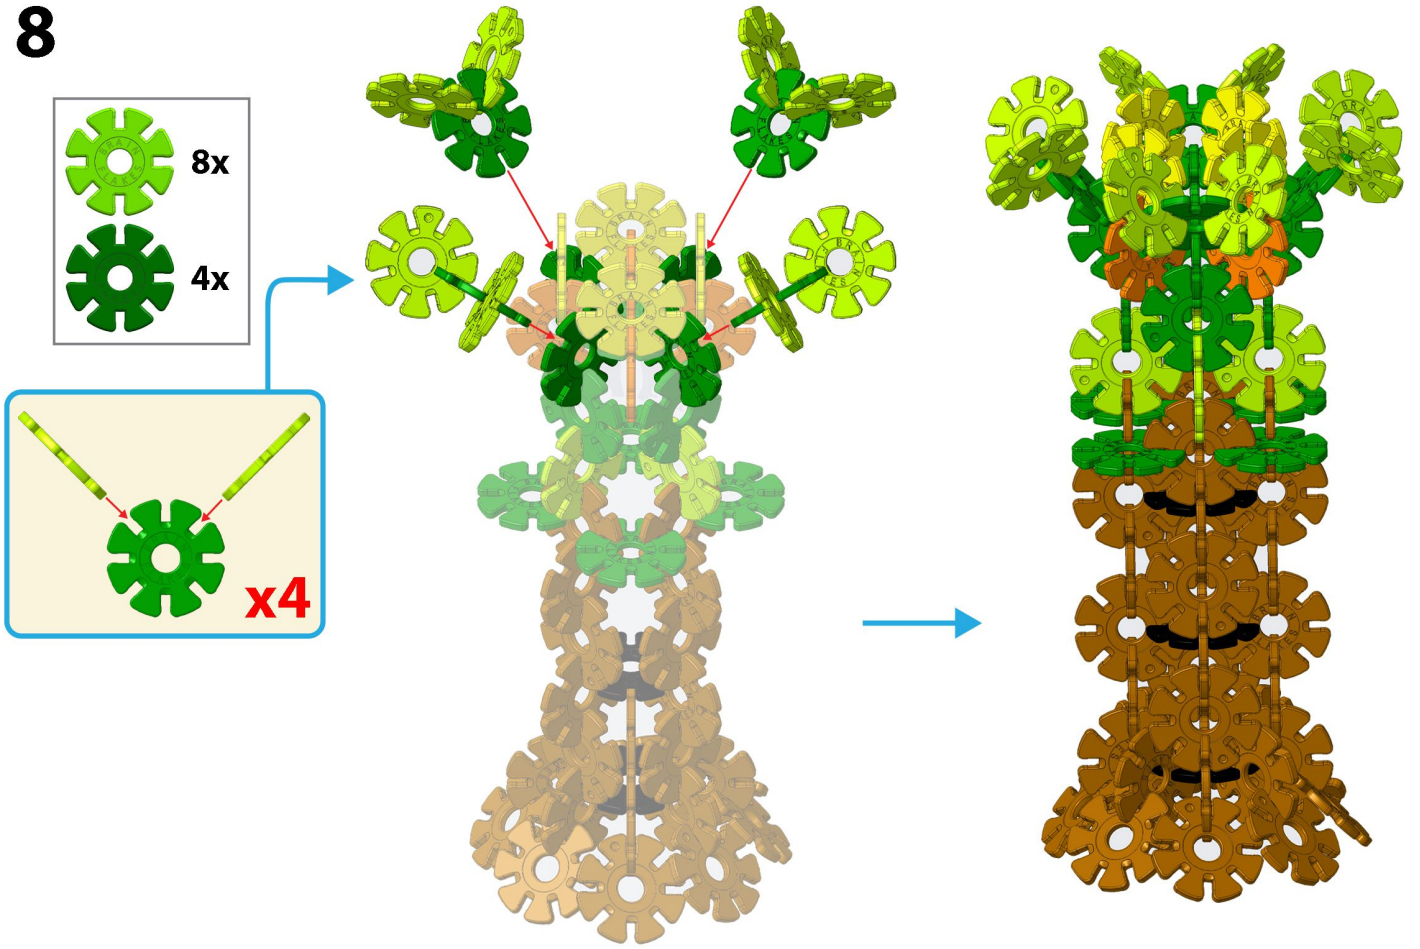

FLOWER TREE

Difficulty: 

 20x	 8x	 24x	 44x	 41x	 20x
 3x	 36x				
Total: 196 Pieces					

1

 16x
 1x

2

3

Step 2

Step 1

4

5

6

7

Step 6

Step 4

8

9

10

11

12

13

14

15

16

17

Step 16

Step 13

Finished!

Let's Level Up!

You've completed the 3.5/5 difficulty (EXPERT) flower tree build!

Expert Difficulty:

Spider