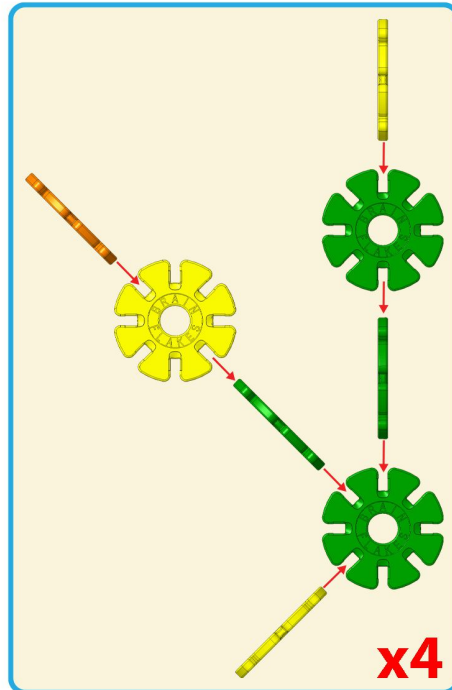

FLOWER TREE

Difficulty: 

 20x	 8x	 24x	 44x	 41x	 20x
 3x	 36x				
Total: 196 Pieces					

1

 16x
 1x

2

3

Step 2

Step 1

4

5

6

7

Step 6

Step 4

8

9

10

11

12

13

14

15

16

17

Step 16

Step 13

Finished!

Let's Level Up!

You've completed the 3.5/5 difficulty (EXPERT) flower tree build!

Expert Difficulty:

Spider