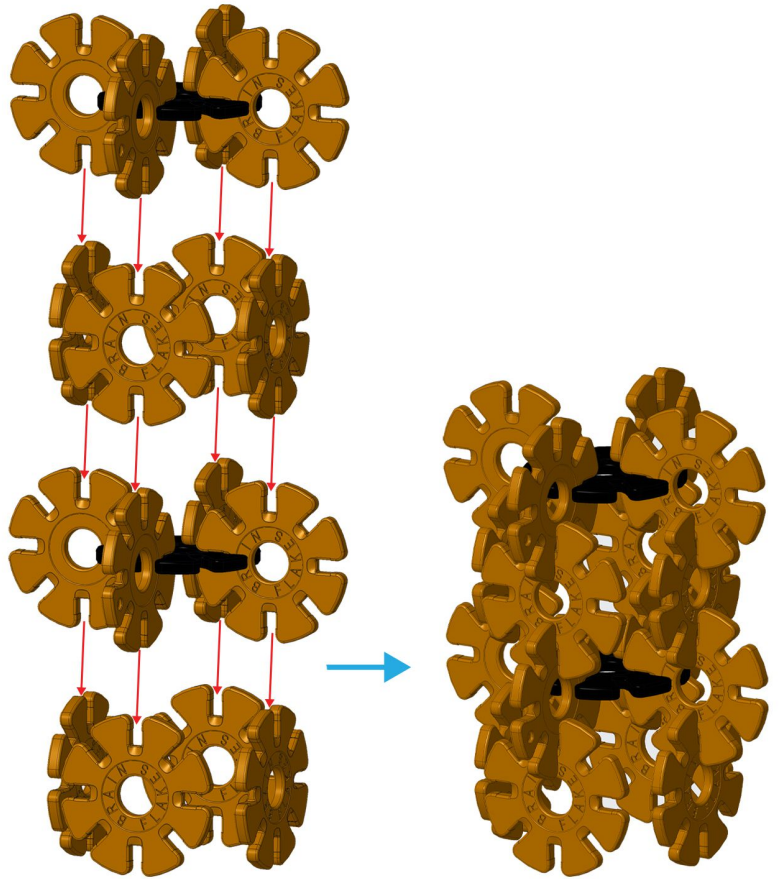

FLOWER TREE

Difficulty: 

 20x	 8x	 24x	 44x	 41x	 20x
 3x	 36x				
Total: 196 Pieces					

1

 16x
 1x

2

3

Step 2

Step 1

4

5

6

7

Step 6

Step 4

8