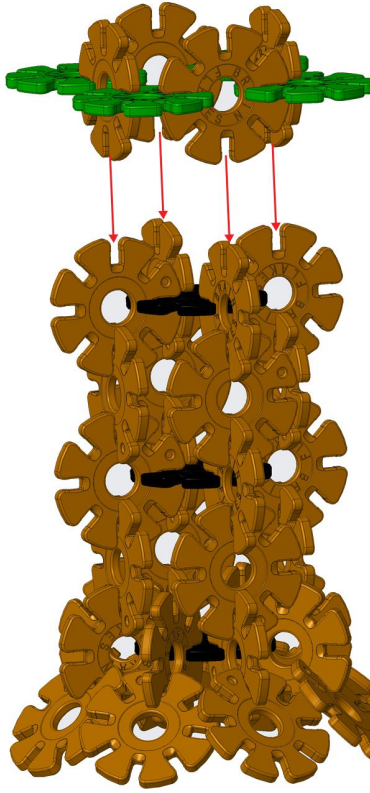

FLOWER TREE

Difficulty: 

 20x	 8x	 24x	 44x	 41x	 20x
 3x	 36x				
Total: 196 Pieces					

1

 16x
 1x

2

3

Step 2

Step 1

4

5

6

7

Step 6

Step 4

8

17

Step 16

Step 13

Finished!

Let's Level Up!

You've completed the 3.5/5 difficulty (EXPERT) flower tree build!

Expert Difficulty:

Spider