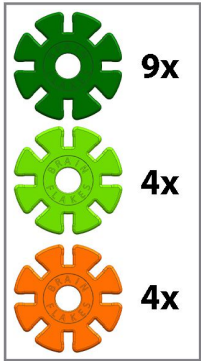

FLOWER TREE

Difficulty: 

 20x	 8x	 24x	 44x	 41x	 20x
 3x	 36x				
Total: 196 Pieces					

1

 16x
 1x

2

3

Step 2

Step 1

4

5

6

7

Step 6

Step 4

8