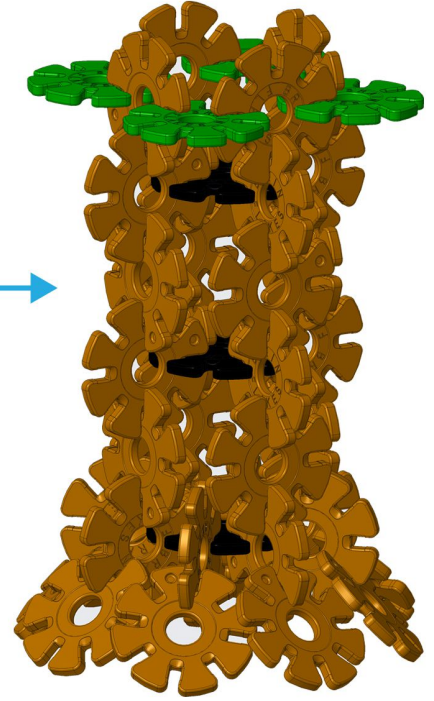

FLOWER TREE

Difficulty: 

 20x	 8x	 24x	 44x	 41x	 20x
 3x	 36x				
Total: 196 Pieces					

1

 16x
 1x

2

3

Step 2

Step 1

4

5

6

7

Step 6

Step 4

8