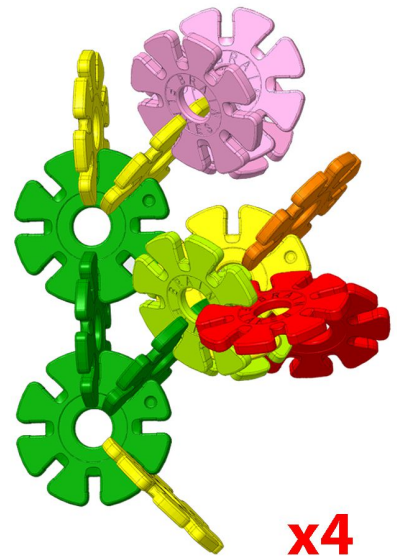

FLOWER TREE

Difficulty: 

 20x	 8x	 24x	 44x	 41x	 20x
 3x	 36x				
Total: 196 Pieces					

1

 16x
 1x

2

3

Step 2

Step 1

4

5

6

7

Step 6

Step 4

8

9

10

11

12

13

14

15

16

17

Step 16

Step 13

Finished!

Let's Level Up!

You've completed the 3.5/5 difficulty (EXPERT) flower tree build!

Expert Difficulty:

Spider