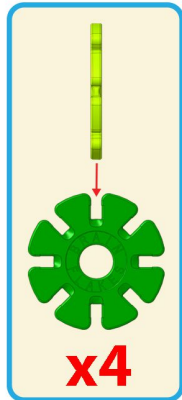

FLOWER TREE

Difficulty: 

 20x	 8x	 24x	 44x	 41x	 20x
 3x	 36x				
Total: 196 Pieces					

1

 16x
 1x

2

3

Step 2

Step 1

4

5

6

7

Step 6

Step 4

8