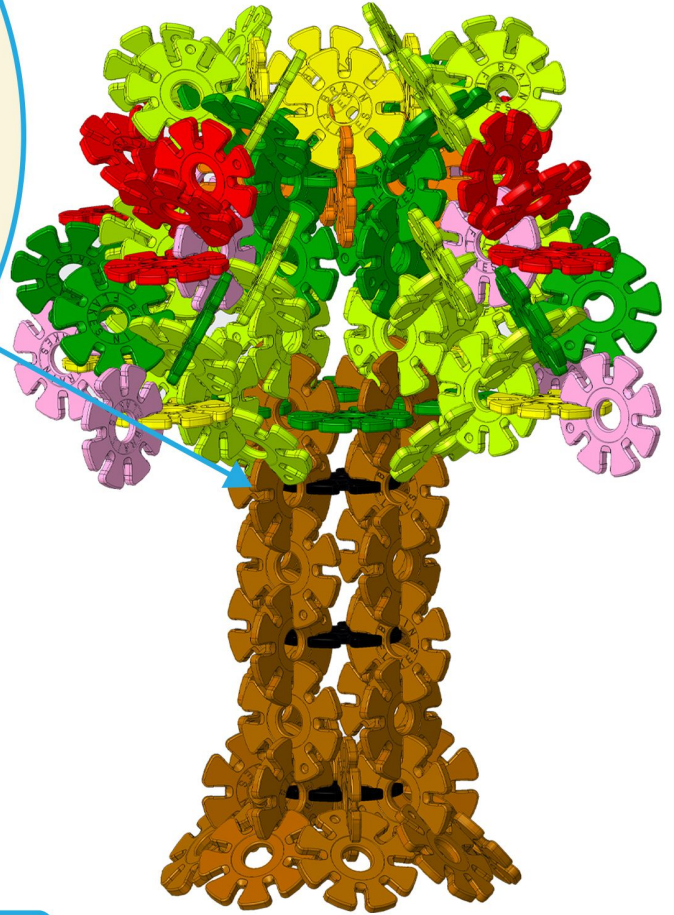

FLOWER TREE

Difficulty: 

 20x	 8x	 24x	 44x	 41x	 20x
 3x	 36x				
Total: 196 Pieces					

1

 16x
 1x

2

3

Step 2

Step 1

4

5

6

7

Step 6

Step 4

8

9

10

11

12

13

14

15

16

17

Step 16

Step 13

Finished!

Let's Level Up!

You've completed the 3.5/5 difficulty (EXPERT) flower tree build!

Expert Difficulty:

Spider