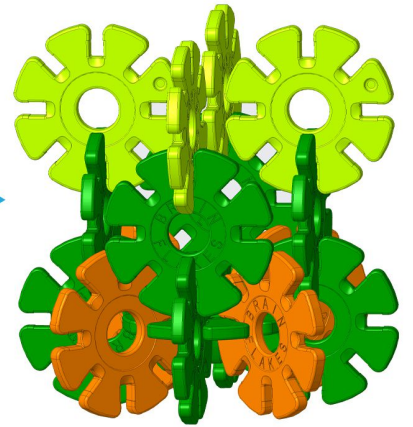

FLOWER TREE

Difficulty: 

 20x	 8x	 24x	 44x	 41x	 20x
 3x	 36x				
Total: 196 Pieces					

1

 16x
 1x

2

3

Step 2

Step 1

4

5

6

7

Step 6

Step 4

8

17

Step 16

Step 13

Finished!

Let's Level Up!

You've completed the 3.5/5 difficulty (EXPERT) flower tree build!

Expert Difficulty:

Spider