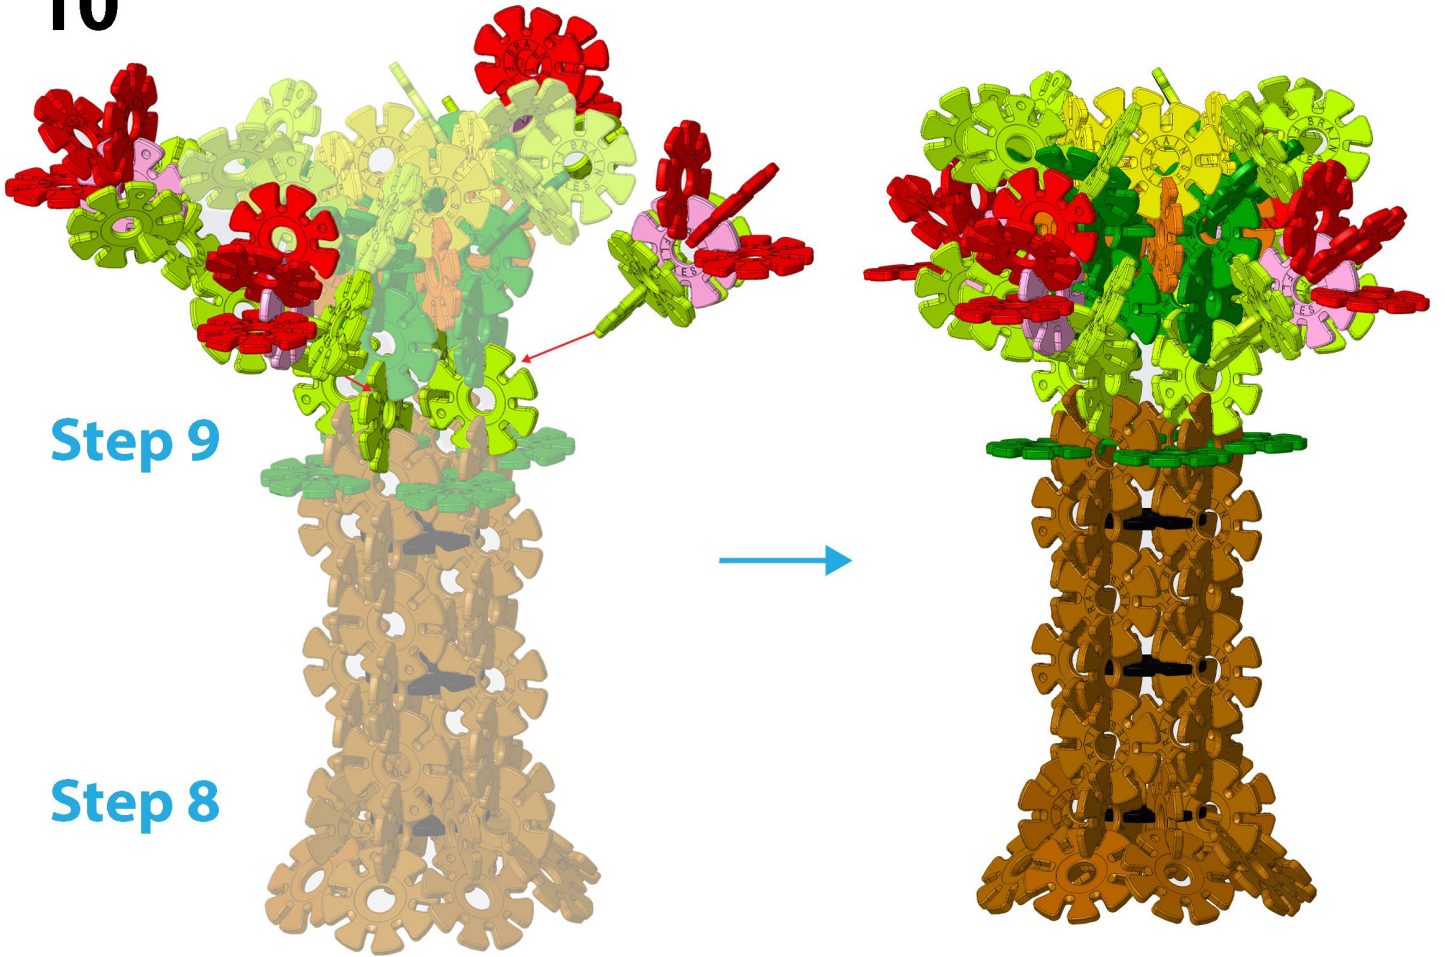

FLOWER TREE

Difficulty: 

 20x	 8x	 24x	 44x	 41x	 20x
 3x	 36x				
Total: 196 Pieces					

1

 16x
 1x

2

3

Step 2

Step 1

4

5

6

7

Step 6

Step 4

8

9

10

11

12

13

14

15

16

17

Step 16

Step 13

Finished!

Let's Level Up!

You've completed the 3.5/5 difficulty (EXPERT) flower tree build!

Expert Difficulty:

Spider