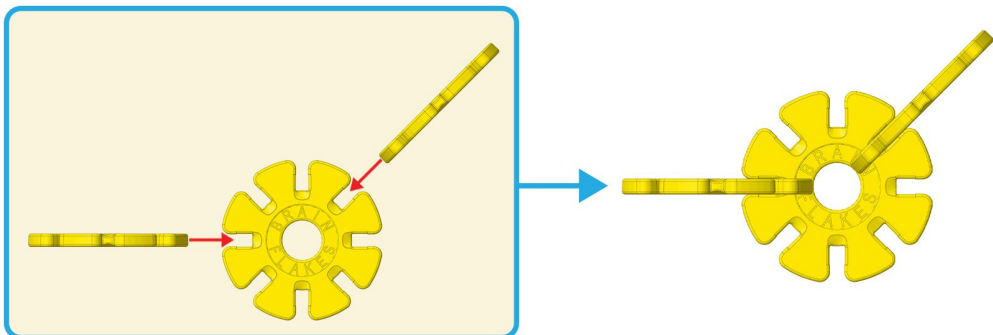

DUCK

Difficulty: 1 2 3 4 5

14x
 1x
 10x
 10x
 Total: 35 Pieces

1

1x
 3x

2

3x

3

4

5

6

Finished!

Let's Complete the Farm

You've completed the 0.5/5 difficulty (BEGINNER) duck build!

Pony

Pig