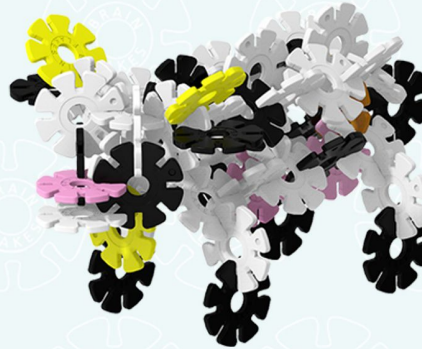

DUCK

Difficulty: 1 2 3 4 5

14x
 1x
 10x
 10x
 Total: 35 Pieces

1

1x
 3x

2

3x

3

4

5

6

Finished!

Let's Complete the Farm

You've completed the 0.5/5 difficulty (BEGINNER) duck build!

Pony

Pig