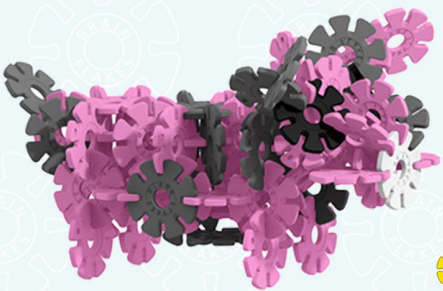

DUCK

Difficulty: 1 2 3 4 5

14x
 1x
 10x
 10x
 Total: 35 Pieces

1

1x
 3x

2

3x

3

4

5

6

Finished!

Let's Complete the Farm

You've completed the 0.5/5 difficulty (BEGINNER) duck build!

Pony

Pig