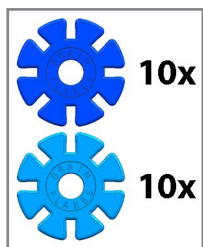

6

Finished!