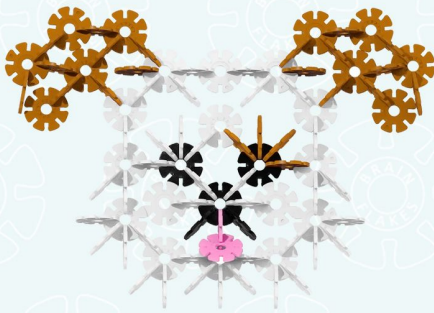

# DAGGER

Difficulty:     

 17x  
  6x  
  2x  
  17x

**Total: 42 Pieces**

**1**

**2**

3

4

5

**Finished!**

# Let's Level Up!

You've completed the 1/5 difficulty (BEGINNER) dagger build!

**Beginner** Difficulty:

Dog

Pumpkin

**Intermediate** Difficulty:

Seesaw

Turtle