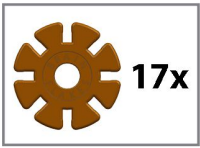

# DAGGER

Difficulty:     

 17x  
  6x  
  2x  
  17x

**Total: 42 Pieces**

**1**

**2**

3

4