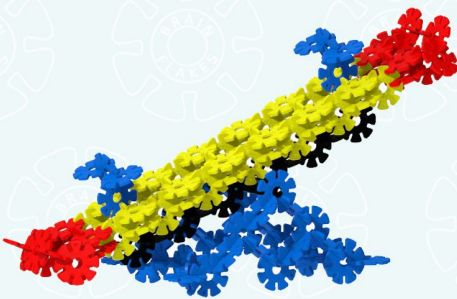

# DAGGER

Difficulty:     

 17x  
  6x  
  2x  
  17x

**Total: 42 Pieces**

**1**

**2**

3

4

# Let's Level Up!

You've completed the 1/5 difficulty (BEGINNER) dagger build!

**Beginner** Difficulty:

Dog

Pumpkin

**Intermediate** Difficulty:

Seesaw

Turtle