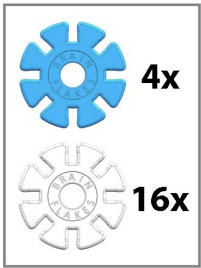

# DAGGER

Difficulty:     

 17x  
  6x  
  2x  
  17x

**Total: 42 Pieces**

**1**

**2**

3

4