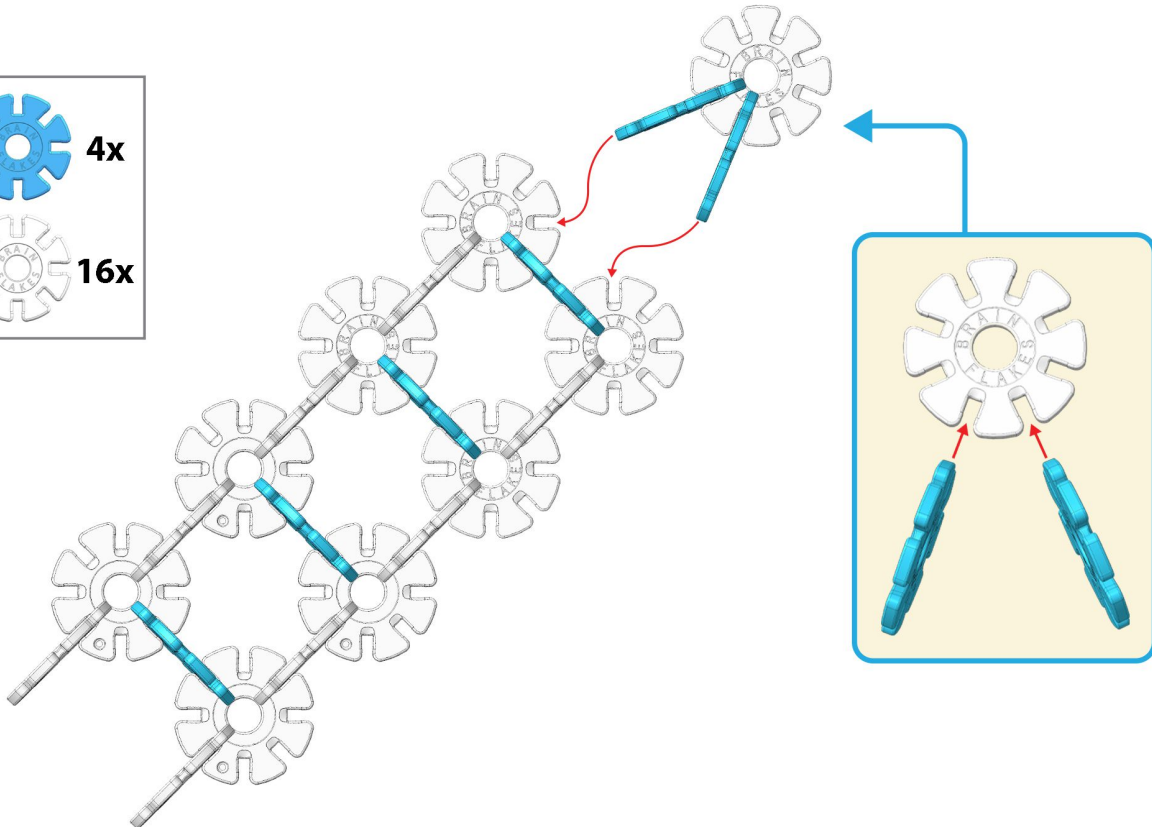

# DAGGER

Difficulty:     

 17x  
  6x  
  2x  
  17x

**Total: 42 Pieces**

**1**

**2**

3

4

5

**Finished!**

# Let's Level Up!

You've completed the 1/5 difficulty (BEGINNER) dagger build!

**Beginner** Difficulty:

Dog

Pumpkin

**Intermediate** Difficulty:

Seesaw

Turtle