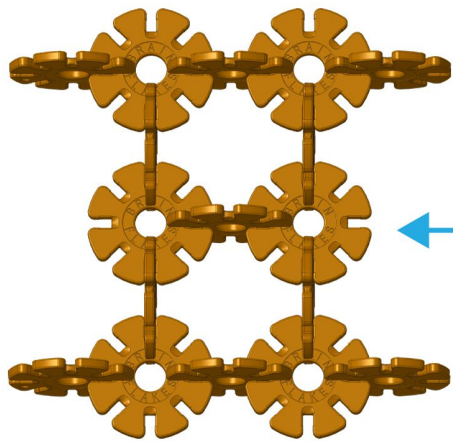

# DAGGER

Difficulty:     

 17x  
  6x  
  2x  
  17x

**Total: 42 Pieces**

**1**

**2**

3

4

5

**Finished!**

# Let's Level Up!

You've completed the 1/5 difficulty (BEGINNER) dagger build!

**Beginner** Difficulty:

Dog

Pumpkin

**Intermediate** Difficulty:

Seesaw

Turtle