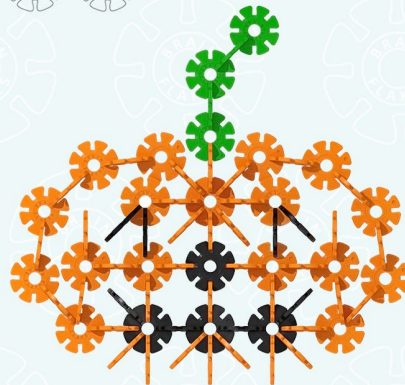

# DAGGER

Difficulty:     

 17x  
  6x  
  2x  
  17x

**Total: 42 Pieces**

**1**

**2**

3

4

# Let's Level Up!

You've completed the 1/5 difficulty (BEGINNER) dagger build!

**Beginner** Difficulty:

Dog

Pumpkin

**Intermediate** Difficulty:

Seesaw

Turtle