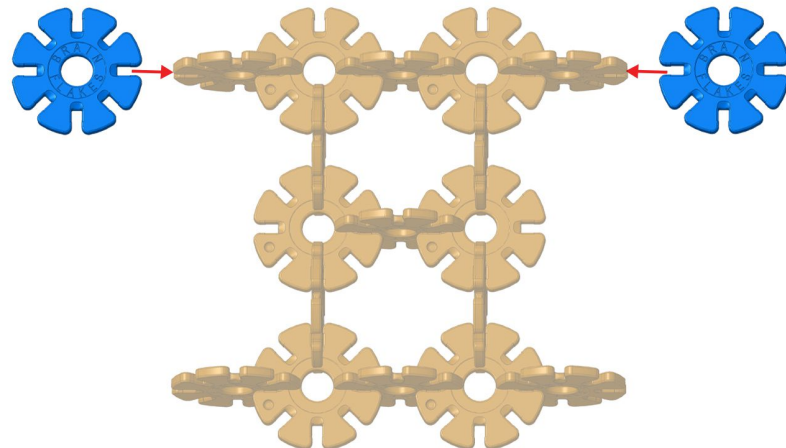

# DAGGER

Difficulty:     

 17x  
  6x  
  2x  
  17x

**Total: 42 Pieces**

**1**

**2**

3

4

5

**Finished!**

# Let's Level Up!

You've completed the 1/5 difficulty (BEGINNER) dagger build!

**Beginner** Difficulty:

Dog

Pumpkin

**Intermediate** Difficulty:

Seesaw

Turtle