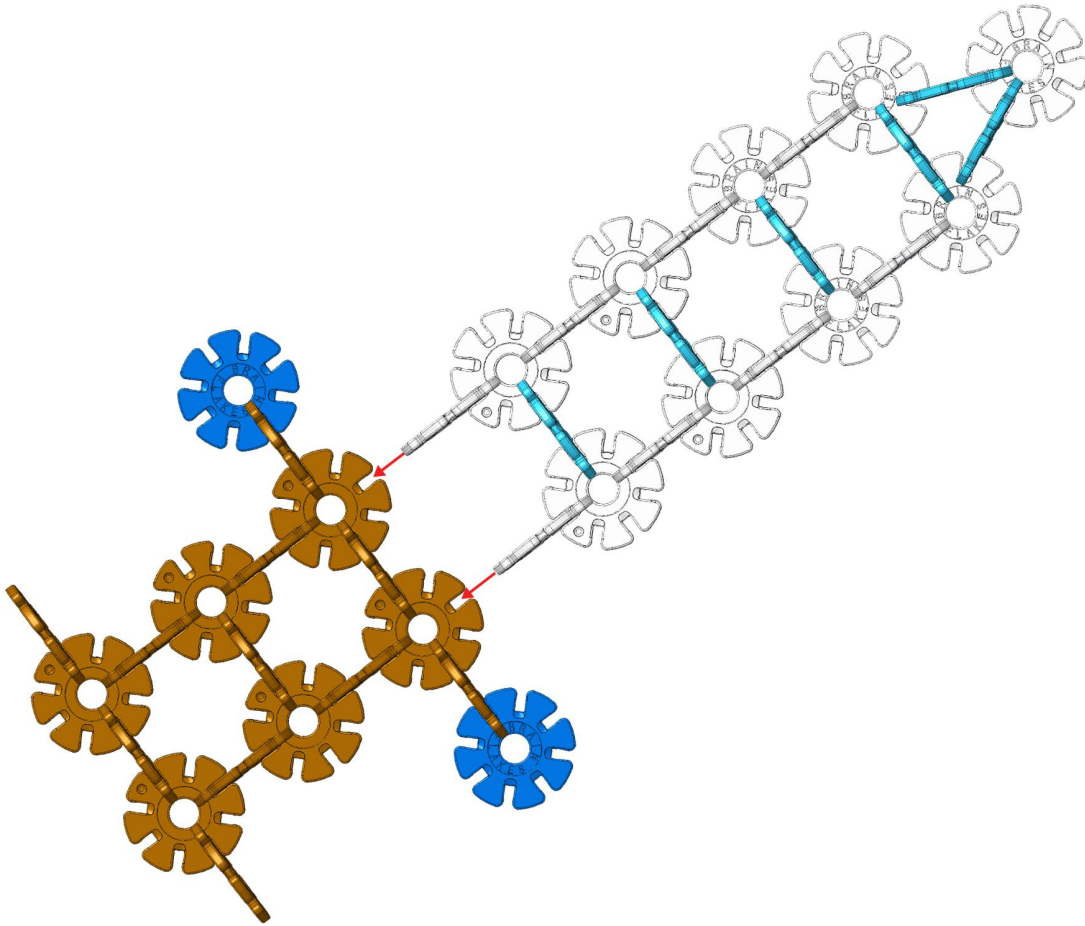

# DAGGER

Difficulty:     

 17x  
  6x  
  2x  
  17x

**Total: 42 Pieces**

**1**

**2**

3

4

5

**Finished!**

# Let's Level Up!

You've completed the 1/5 difficulty (BEGINNER) dagger build!

**Beginner** Difficulty:

Dog

Pumpkin

**Intermediate** Difficulty:

Seesaw

Turtle