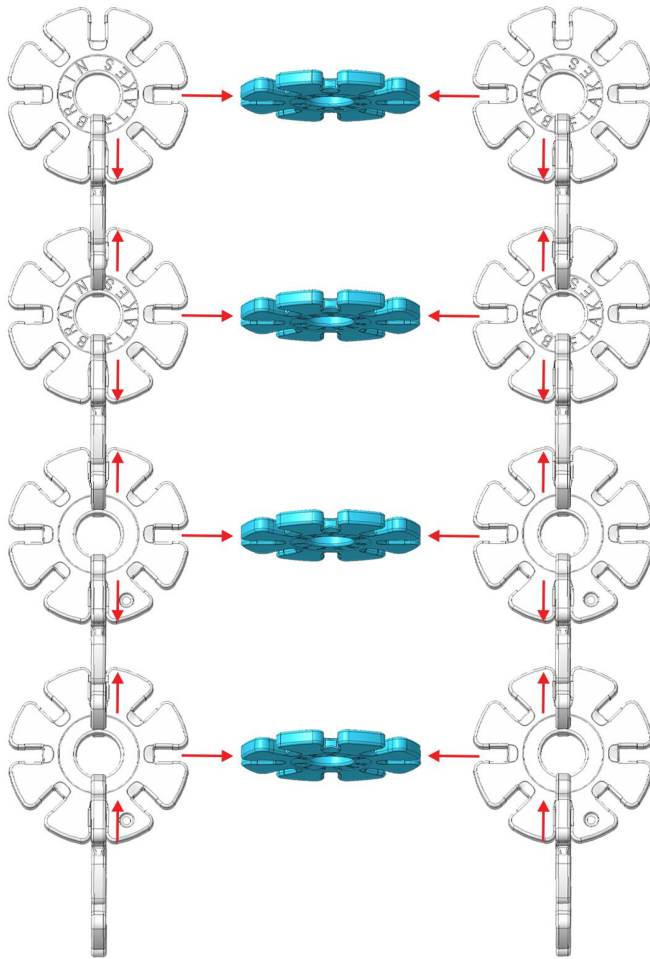

# DAGGER

Difficulty:     

 17x  
  6x  
  2x  
  17x

**Total: 42 Pieces**

**1**

**2**

3

4

5

**Finished!**

# Let's Level Up!

You've completed the 1/5 difficulty (BEGINNER) dagger build!

**Beginner** Difficulty:

Dog

Pumpkin

**Intermediate** Difficulty:

Seesaw

Turtle