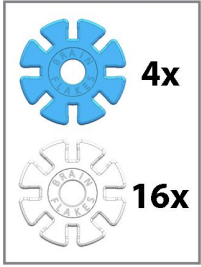

# DAGGER

Difficulty:     

 17x  
  6x  
  2x  
  17x

**Total: 42 Pieces**

**1**

**2**

3

4