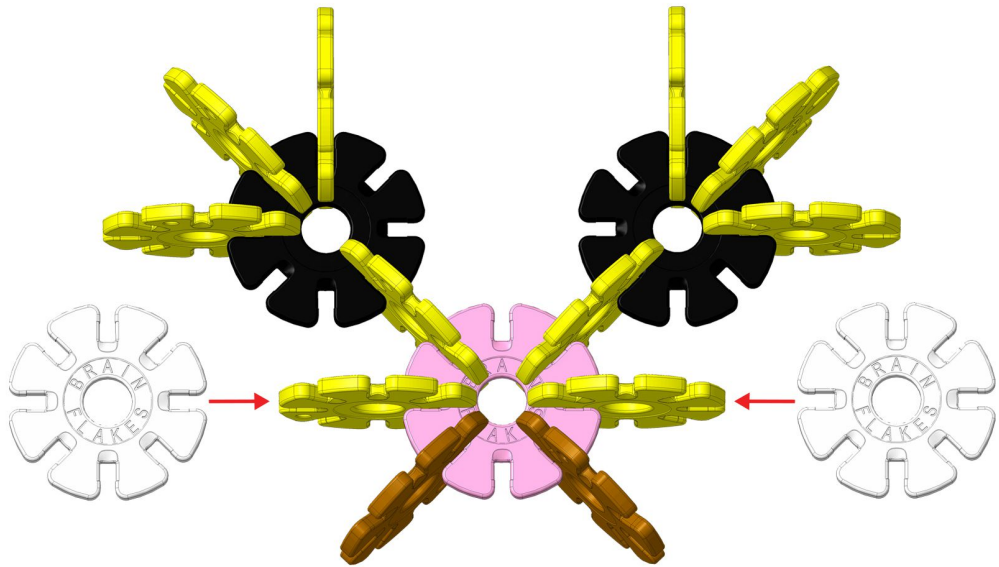

KITTEN

Difficulty:

38x	1x	2x	2x	2x	Total: 47 Pieces
-----	----	----	----	----	-------------------------

1

4x
2x
1x

2

6x
2x

3

4

5

6

Finished!

Meow!

Let's Level Up!

You've completed the 1/5 difficulty (BEGINNER) cat build!

Beginner Difficulty: