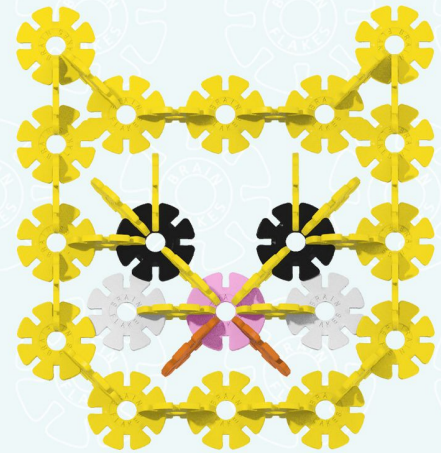

KITTEN

Difficulty:

38x	1x	2x	2x	2x	Total: 47 Pieces
-----	----	----	----	----	-------------------------

1

4x
2x
1x

2

6x
2x

3

4

5

6

Finished!

Meow!

Let's Level Up!

You've completed the 1/5 difficulty (BEGINNER) cat build!

Beginner Difficulty: