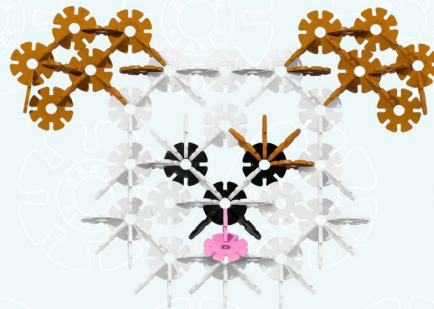

Let's Level Up!

You've completed the 1/5 difficulty (BEGINNER) cat build!

Beginner Difficulty:

Intermediate Difficulty:

BRAIN_FLAKES_OFFICIAL

Follow us on Instagram-
@Brain_Flakes_Official
for inspiration and our latest designs!
Tag **#BrainFlakes** to join our monthly
giveaway and be featured on our page!