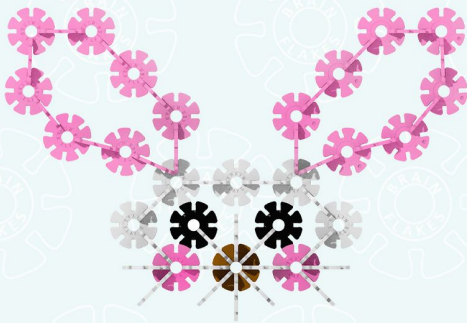

KITTEN

Difficulty:

38x	1x	2x	2x	2x	Total: 47 Pieces
-----	----	----	----	----	-------------------------

1

4x
2x
1x

2

6x
2x

3

4

5

6

Finished!

Meow!

Let's Level Up!

You've completed the 1/5 difficulty (BEGINNER) cat build!

Beginner Difficulty: