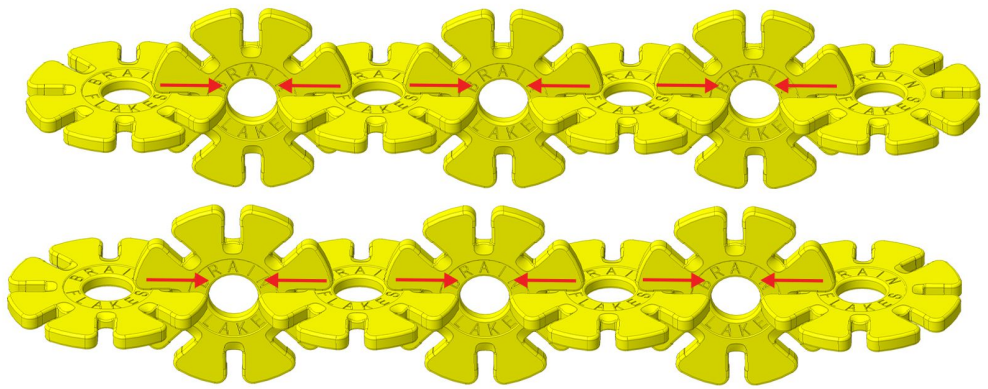

KITTEN

Difficulty:

38x	1x	2x	2x	2x	Total: 47 Pieces
-----	----	----	----	----	-------------------------

1

4x
2x
1x

2

6x
2x

3

4

5

6

Finished!

Meow!

Let's Level Up!

You've completed the 1/5 difficulty (BEGINNER) cat build!

Beginner Difficulty: