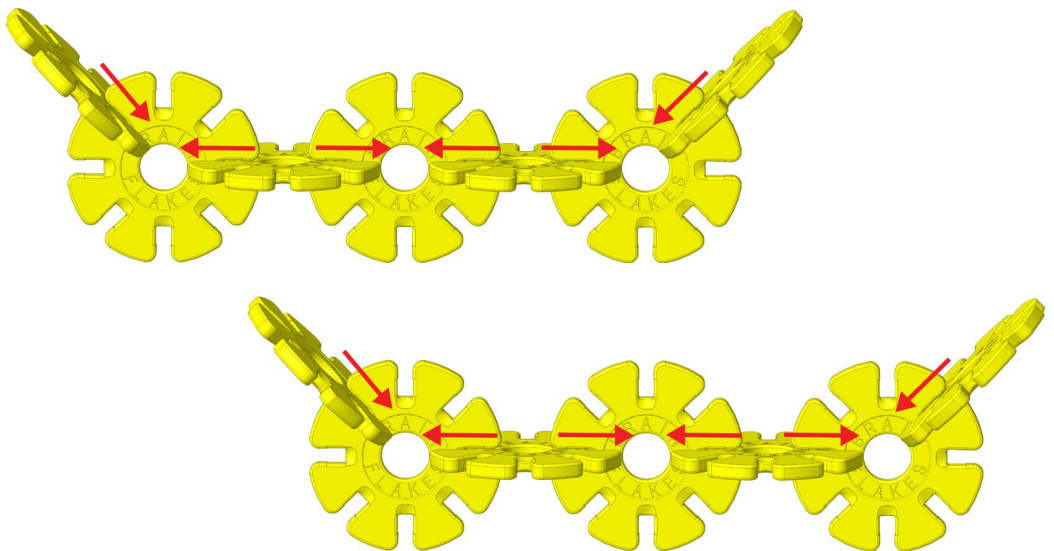

KITTEN

Difficulty:

38x	1x	2x	2x	2x	Total: 47 Pieces
-----	----	----	----	----	-------------------------

1

4x
2x
1x

2

6x
2x

3

4

5

6

Finished!

Meow!

Let's Level Up!

You've completed the 1/5 difficulty (BEGINNER) cat build!

Beginner Difficulty: