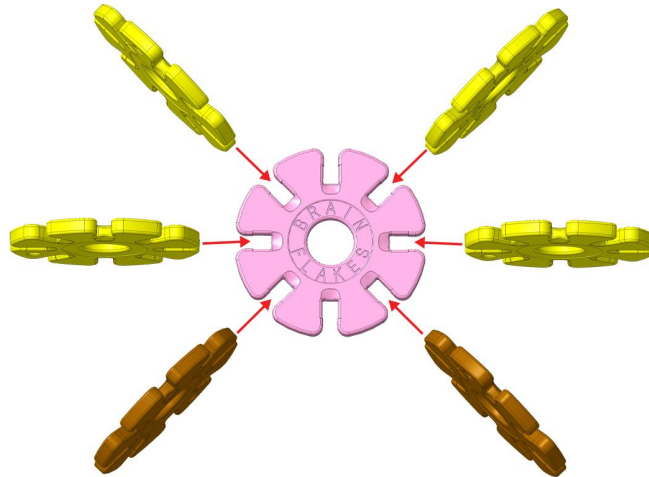

KITTEN

Difficulty:

38x	1x	2x	2x	2x	Total: 47 Pieces
-----	----	----	----	----	-------------------------

1

4x
2x
1x

2

6x
2x

3

4

5

6

Finished!

Meow!

Let's Level Up!

You've completed the 1/5 difficulty (BEGINNER) cat build!

Beginner Difficulty: