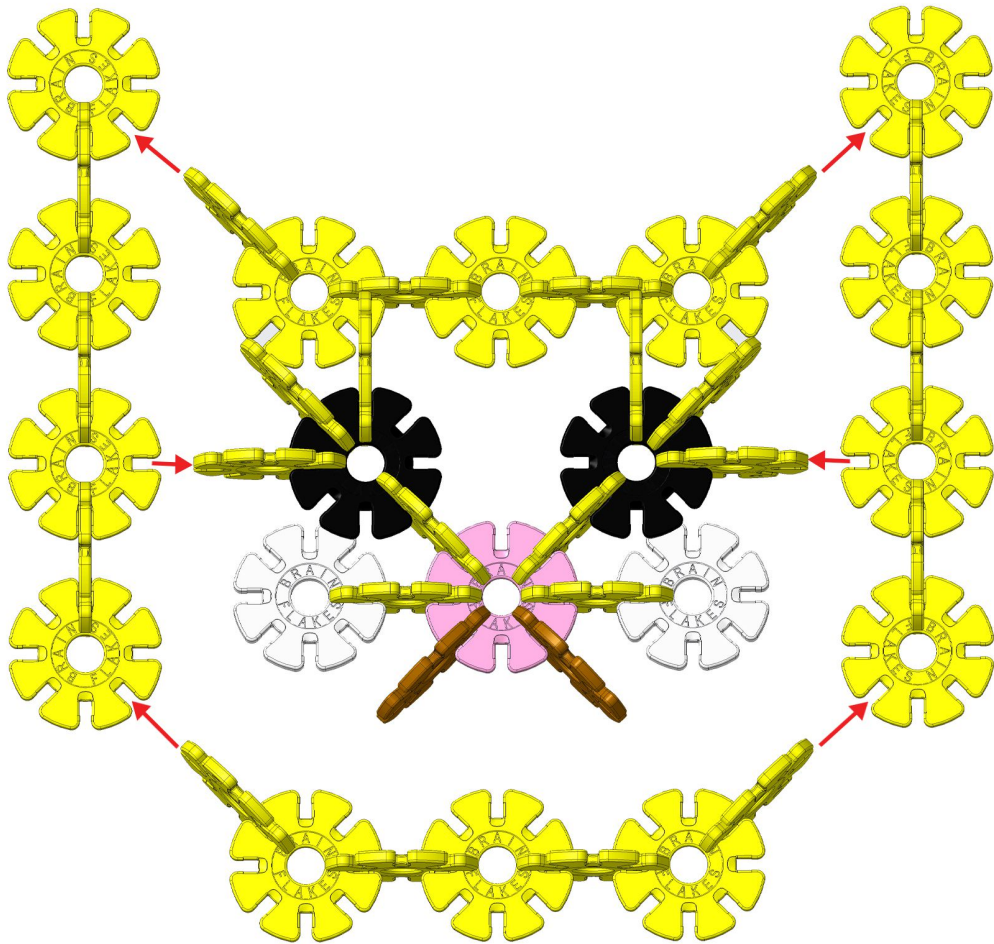

KITTEN

Difficulty:

38x	1x	2x	2x	2x	Total: 47 Pieces
-----	----	----	----	----	-------------------------

1

4x
2x
1x

2

6x
2x

3

4

5

6

Finished!

Meow!

Let's Level Up!

You've completed the 1/5 difficulty (BEGINNER) cat build!

Beginner Difficulty: