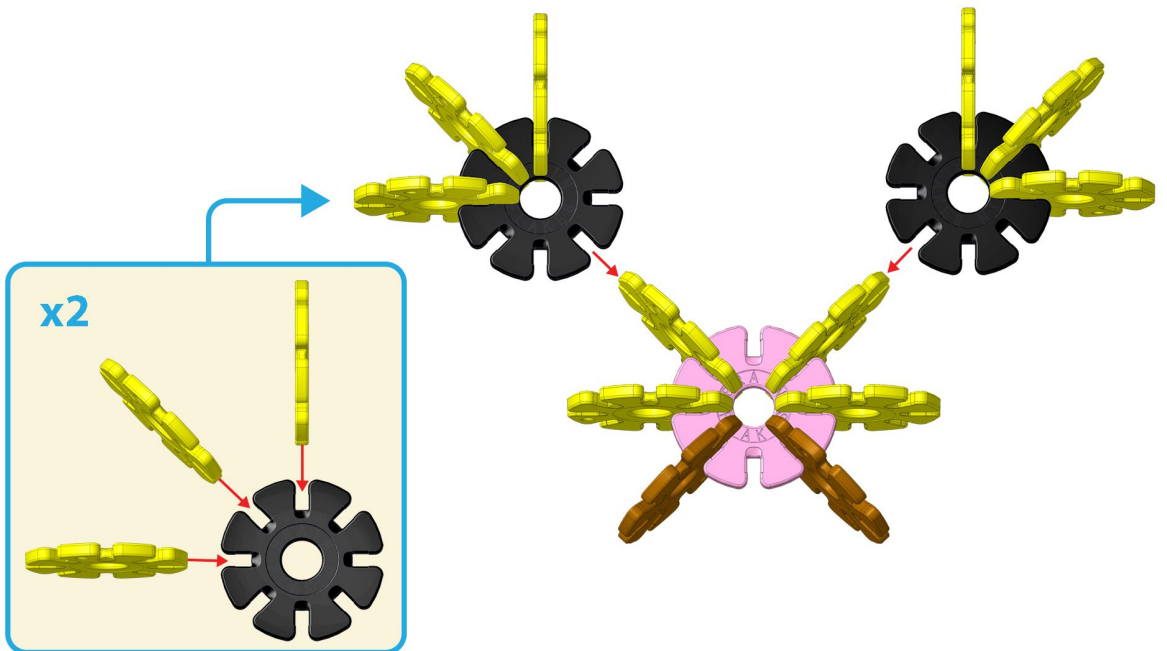

KITTEN

Difficulty:

38x	1x	2x	2x	2x	Total: 47 Pieces
-----	----	----	----	----	-------------------------

1

4x
2x
1x

2

6x
2x

3

4

5

6

Finished!

Meow!

Let's Level Up!

You've completed the 1/5 difficulty (BEGINNER) cat build!

Beginner Difficulty: