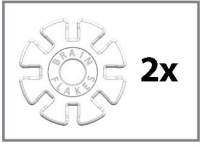

KITTEN

Difficulty:

38x	1x	2x	2x	2x	Total: 47 Pieces
-----	----	----	----	----	-------------------------

1

4x
2x
1x

2

6x
2x

3