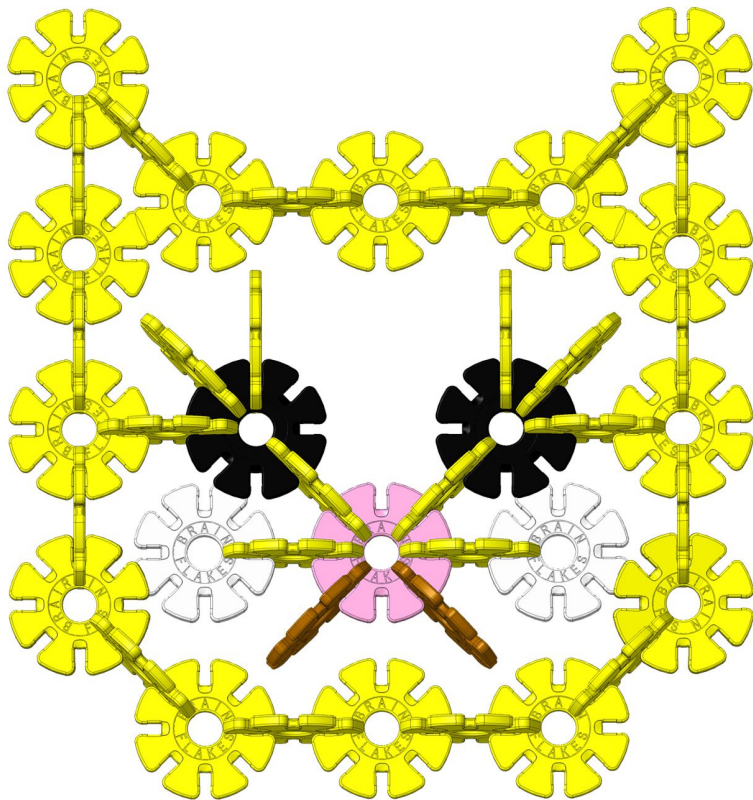

KITTEN

Difficulty:

38x	1x	2x	2x	2x	Total: 47 Pieces
-----	----	----	----	----	-------------------------

1

4x
2x
1x

2

6x
2x

3

4

5

6

Finished!

Meow!

Let's Level Up!

You've completed the 1/5 difficulty (BEGINNER) cat build!

Beginner Difficulty: