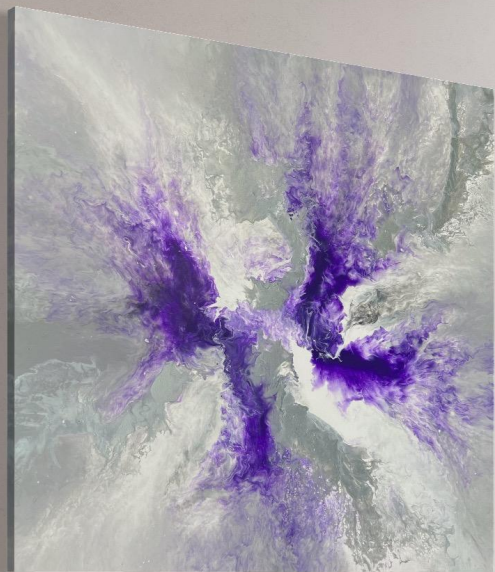

# CESHIRE PAINT

BESPOKE ARTWORK

*C. McGuinness*

**NEUTRALS**

CHESHIRE PAINT

BESPOKE ARTWORK

*C. McGuinness*

COLOURS