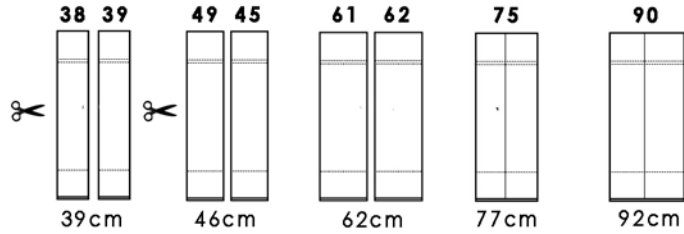

- 2 legplanken + kastbaar inbegrepen
- 2 étagères + tringle inclus
- 2 shelves + hanging rail included
- 2 Einlegeböden + inklusive Kleiderstange