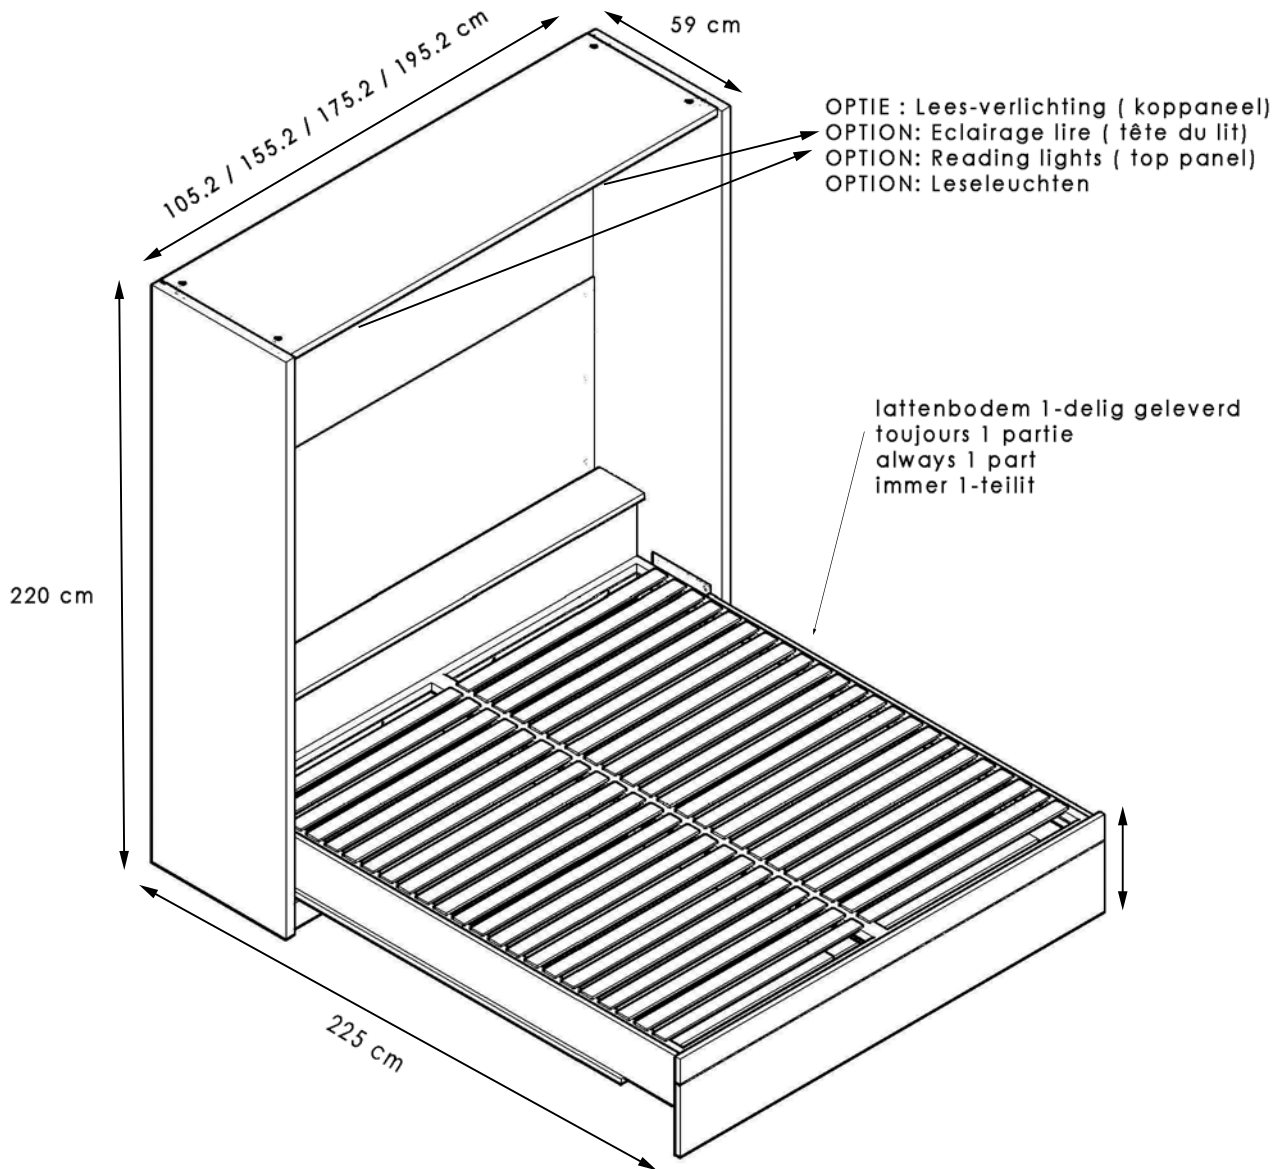

1.A ELEKTRA- Lits électriques - profondeur 59 cm

1.A ELEKTRA- electric wallbeds- depth 59 cm

1.A ELEKTRA- Elektrische Klappbetten - Tiefe 59 cm

Matras tot 24 cm !  
Matelas jusqu'à 24 cm !  
Mattress up to 24 cm !  
Matratze bis 24 cm !

**1.1 Single electric wallbed - (interior size: 90x200cm)- DEPTH 59 CM**

REF.	BED		REF.	MATTRESS
	REF.			
	Sepia + sand oak	<b>7904B</b>	<b>04FIF</b>	Fifty; Megapur, colf foam HR60 (flexible) 90 x200 x24cm
	White + white lacquered	<b>7804B</b>	<b>04FIF+</b>	Fifty; Megapur, colf foam HR55 (hard) 90 x200 x24cm
			<b>04MAS</b>	Masarat, Megapur,cold foam HR60 (flexible)90x200x22cm
			<b>04MAS+</b>	Masarat, Megapur,cold foam HR55 (hard)90x200x22cm
			<b>04AMB</b>	Ambiance, Pocket springs, HR60 (flexible) 90x200x21cm
			<b>04AMB+</b>	Ambiance, Pocket springs, HR55 (hard) 90x200x21cm
REF.	OPTION LIGHTING		LACQUER :	
<b>1076N</b>	reading lights, 1 LED		HIGH GLOSS:	