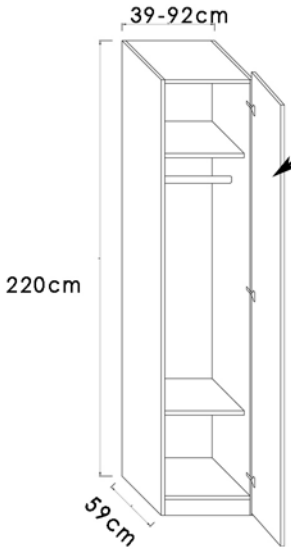

**1.3 Double electric wallbed- (interior size: 160x200cm)- DEPTH 59 CM**

REF.	BED		REF.	MATTRESS
	REF.			
	Sepia + sand oak	<b>7907B</b>	<b>07FIF</b>	Fifty; Megapur, colf foam HR60 (flexible) 160 x200 x24cm
	White + white lacquered	<b>7807B</b>	<b>07FIF+</b>	Fifty; Megapur, colf foam HR55 (hard) 160 x200 x24cm
			<b>07MAS</b>	Masarat, Megapur,cold foam HR60 (flexible)160x200x22cm
			<b>07MAS+</b>	Masarat, Megapur,cold foam HR55 (hard) 160x200x22cm
			<b>07AMB</b>	Ambiance,Pocket springs, HR60 (flexible) 160x200x21cm
			<b>07AMB+</b>	Ambiance,Pocket springs, HR55 (hard) 160x200x21cm
REF.	OPTION LIGHTING		LACQUER :	
<b>1077N</b>	reading lights, 2 LEDs		HIGH GLOSS:	

**1.4 Double electric wallbed- (interior size:180x200cm)- DEPTH 59 CM**

REF.	BED		REF.	MATTRESS
	REF.			
	Sepia + sand oak	<b>7908B</b>	<b>08FIF</b>	Fifty; Megapur, colf foam HR60 (flexible) 180 x200 x24cm
	White + white lacquered	<b>7808B</b>	<b>08FIF+</b>	Fifty; Megapur, colf foam HR55 (hard) 180 x200 x24cm
			<b>08MAS</b>	Masarat, Megapur,cold foam HR60 (flexible)180x200x22cm
			<b>08MAS+</b>	Masarat, Megapur,cold foam HR55 (hard)180x200x22cm
			<b>08AMB</b>	Ambiance,Pocket springs, HR60 (flexible) 180x200x21cm
			<b>08AMB+</b>	Ambiance,Pocket springs, HR55 (hard) 180x200x21cm
REF.	OPTION LIGHTING		LACQUER :	
<b>1077N</b>	reading lights, 2 LEDs		HIGH GLOSS:	

**2. Hangkasten & legkasten**

**2. Garderobes & lingères**

**2. Wardrobes & cupboards**

**2. Kleiderschrank & Schrank mit Einlegeböden**

**2.A. Hangkasten / Garderobes / Wardrobes/ Kleiderschrank**

- 2 legplanken + kastbaar inbegrepen
- 2 étagères + tringle inclus
- 2 shelves + hanging rail included
- 2 Einlegeböden + inklusive Kleiderstange