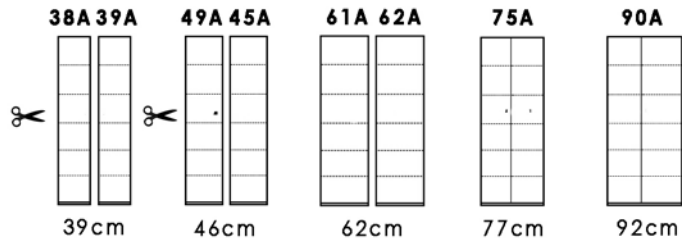

- 5 legplanken inbegrepen
- 5 étagères inclus
- 5 shelves included
- 5 Einlegeböden inklusive