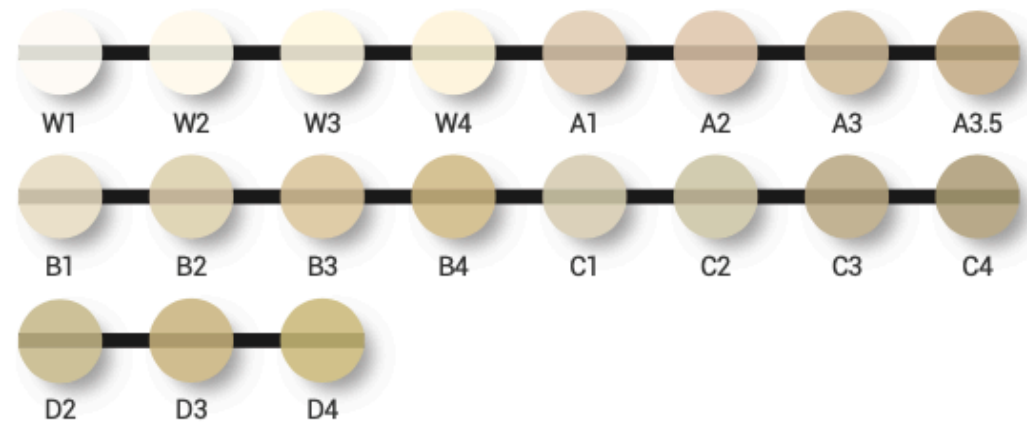

Amber® Press provides three levels of translucency and over 43 shades overall. It will make any restoration come to life.

HT(High Translucency)

LT(Low Translucency)

MO(Medium Opacity)