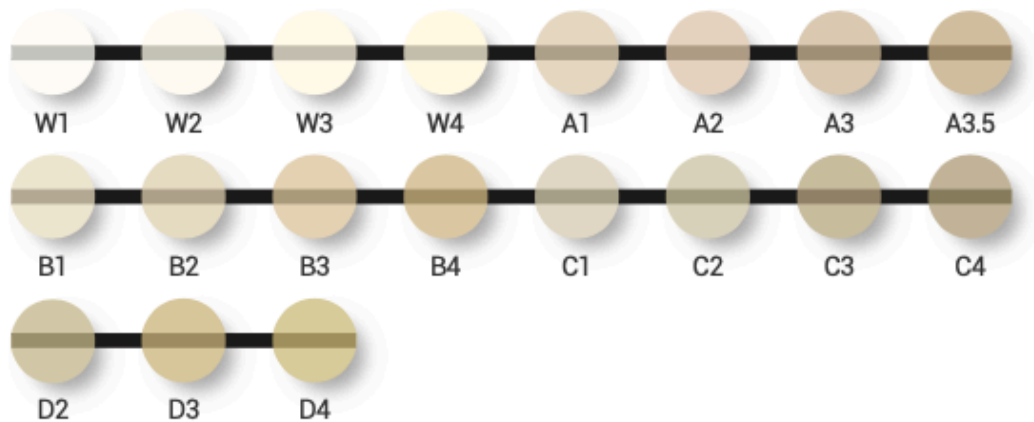

Amber® Press provides three levels of translucency and over 43 shades overall. It will make any restoration come to life.

HT(High Translucency)

LT(Low Translucency)

MO(Medium Opacity)