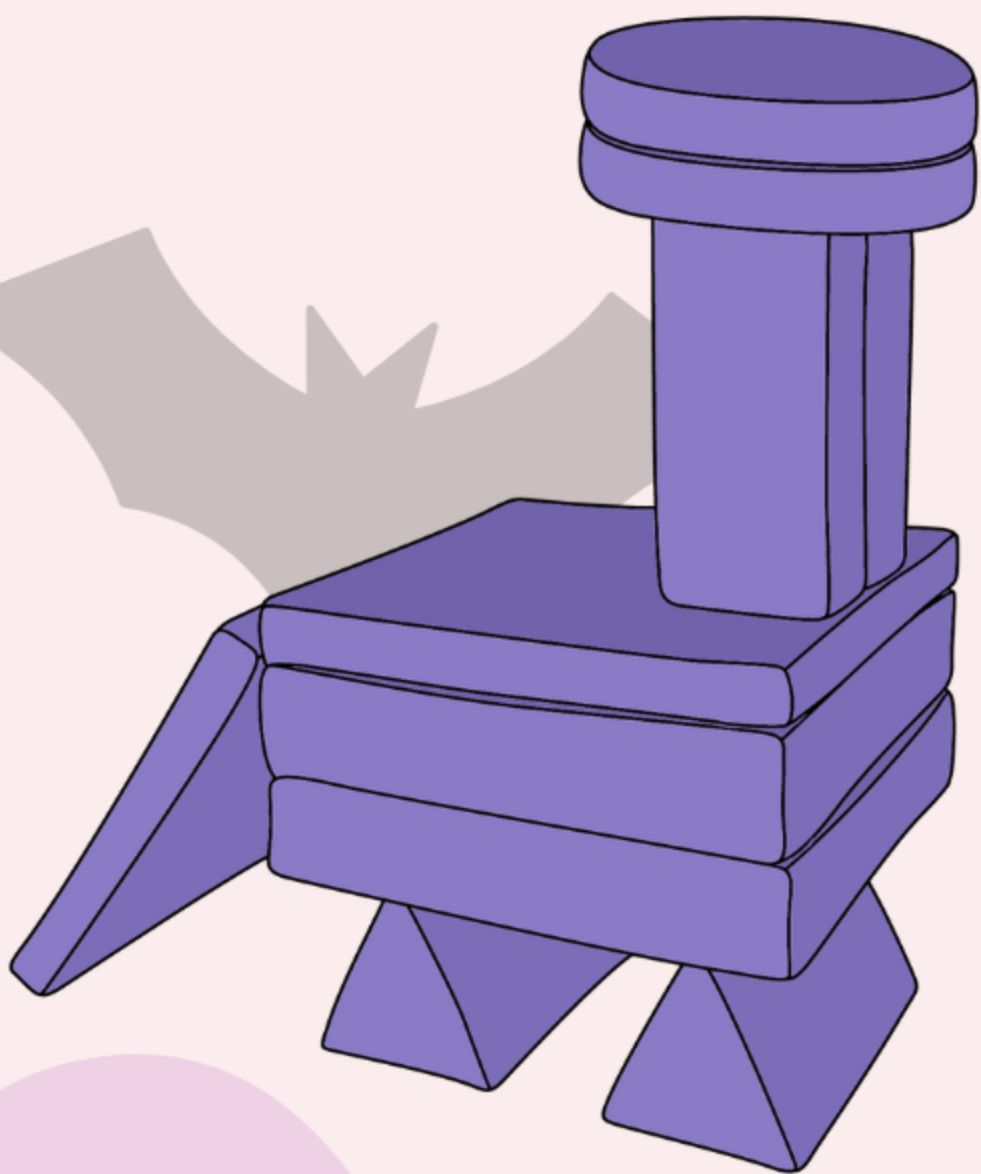

#ZonkyBuilds Halloween Edition

HAUNTED CABIN

WITCH SHACK

SNAPPY CROCODILE

LONG NECKED DRAGON

MONSTER JAW

Tag us on Instagram with your
best build @zonky.uk

ZONKY