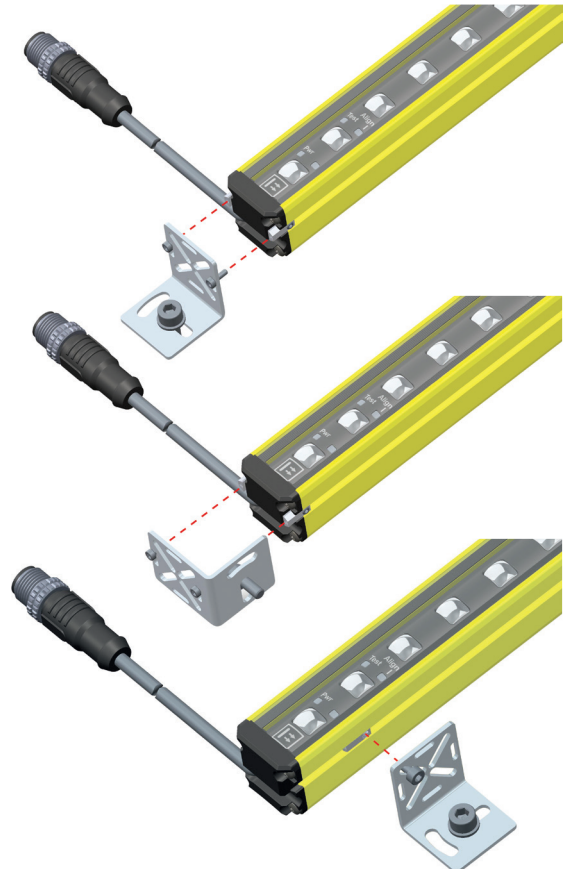

- ✓ Suitable for safety light curtain YBxS series
- ✓ Side- or end-mounting
- ✓ No-blind-zone capability
- ✓ Supplied as a set of 2 pieces (for one light curtain)

### AVAILABLE TYPE

Part number	Part reference
622 000 768	YXW-0007-000

Note: additional suffix can appear to indicate a revision version or a special version.

Operators of the products we supply are responsible for compliance with measures for the protection of persons. The use of our equipment in applications where the safety of persons might be at risk is only authorized if the operator observes and implements separate, appropriate and necessary measures for the protection of persons and machines. Terms of delivery and rights to change design reserved. Please check our website for updates.

### ÉQUERRE DE FIXATION YXW-0007-000

- ✓ Convient pour barrière immatérielle série YBxS
- ✓ Montage latéral ou d'extrémité
- ✓ Permet l'opération sans zone aveugle
- ✓ Disponible par jeu de 2 pièces (pour une barrière)

#### DONNÉES MÉCANIQUES

Matériau	Acier inox + écrou en aluminium
Poids par set	33 g
Écrous et vis d'assemblage (inclus)	4 écrous longs, 4 x vis M2 et 8 x vis M3
Vis de montage (non incluse)	M4