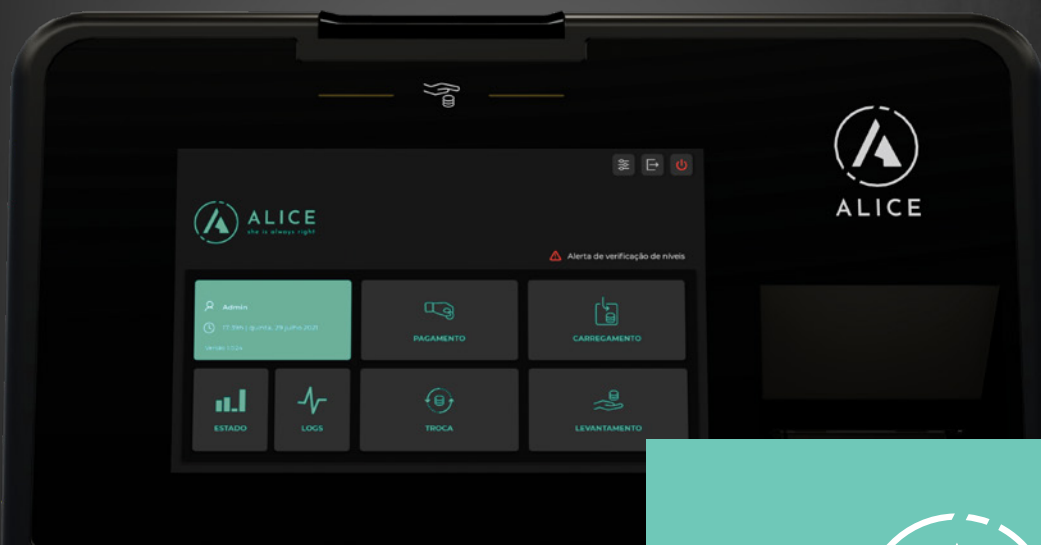

She is  
always  
right

AUTOMATED  
PAYMENT  
SYSTEM

# Technology for cashflow management

by **4CASH**  
CASH MANAGEMENT SYSTEMS

[www.alice4cash.com](http://www.alice4cash.com)

ALICE

ALICE  
**More than a  
machine, ALICE  
is the missing  
element on your  
team!**

- + SECURITY
- + SPEED
- + HYGIENE
- + TECHNOLOGY

● ●  
Available in  
two colours

**She is here to revolutionize the way you work. Invest right now!**

**Compact and modern design**

**Queue management on the screen**

## ALICEPAD

Communicate a value to be received to ALICE through your Windows computer.

.....  
Authorizing  
withdrawals remotely  
with the app

**ALICE**  
she is always right

by **4CASH**  
CASH MANAGEMENT SYSTEMS