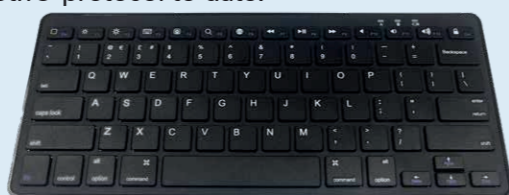

M200 Wireless High Security Rechargeable Bluetooth Apple

The Accuratus M200 BLE 4.1 mini keyboard is specially designed for environments where security is critical. The M200 is perfect for the banking sector where a wireless but very high security keyboard is essential, and is already being used in a major chain of banks with excellent staff feedback.

The latest BLE 4.1 security protocols confront any concerns previously held. Bluetooth® 4.0 introduced Low Energy with new security protocols and encryption for both pairing and traffic, providing the user with complete confidence by offering the most secure Bluetooth® protocol to date.

- Compatible with Mac or iPhone.
- Wireless high security Bluetooth® 4.1 connectivity with 10M wireless range (receiver not included).
- Bluetooth® BLE with Security Mode 1, Level 3.
- Mini keyboard layout and size but with full size keycaps.
- Sleek piano glossy trim around the edge of the keyboard with a minimal but durable case.
- Mini Apple® UK English layout (Windows / other layout can be specially manufactured if required).
- Key legends have a high quality UV coating to prevent legend wear and ensure long life.
- Slim true scissor key mechanism with a soft and tactile feel.
- Integrated Caps lock, low battery, and charging LEDs.
- Integrated Apple multimedia keys, perfect to use with an iPad.
- Internal rechargeable Lithium battery.
- On/off switch at the rear of the keyboard, the keyboard is also Bluetooth BLE (Low Energy), which is intended to provide considerable reduced power consumption.
- Fold out feet for keyboard tilt to aid with comfortable typing.

KYB400-M200-BTAU

Accuratus Toughball V2 Wireless Multimedia Mini Keyboard with Trackball

From its UV coating to its pin sharp optical trackball, the Toughball 2 is a product of beauty. Hook the Toughball up to a PC with an LED projector and be staggered at it's wireless range. Use it with your media center and realise it works from all corners of the room or simply use it as a solid workhorse in the office. Either way, the Toughball 2 will not disappoint.

Comfortable on and off the desk, it's subtle curves and rubberised coating will lock the keyboard on your lap making it far easier to work with than most flat keyboards. The Toughball 2 has a high resolution trackball giving a very precise, extremely durable, and reliable mouse movement.

- Wireless 2.4Ghz (via USB) 'plug and play' connection.
- Compact sized USB receiver with protective USB cover for transportation.
- Soft black case with 2 tone grey and dark grey keycaps, white/blue key legends.
- Shaped case and contoured thumb areas to ergonomically fit on your lap and in your hands.
- Integrated high resolution 800dpi optical plastic trackball for accuracy and excellent response.
- Left and right mouse buttons, extra easy access left button on the right front side of the keyboard.
- Built-in easy access mouse scroll wheel/middle button on the front left side of the keyboard.
- Over 500,000 random and unique wireless ID's to avoid interference.
- Mini keyboard UK key layout including Windows 10 keys.
- Up to 15 metres of wireless range.
- FN key to multiplex some keys for number pad, etc
- 14 Multimedia keys.
- High quality reliable membrane key technology.
- Keys have a soft and tactile feel.
- Low battery indicator.
- Automatic power saving sleep mode.
- Runs on just 2 x AA batteries - Included.