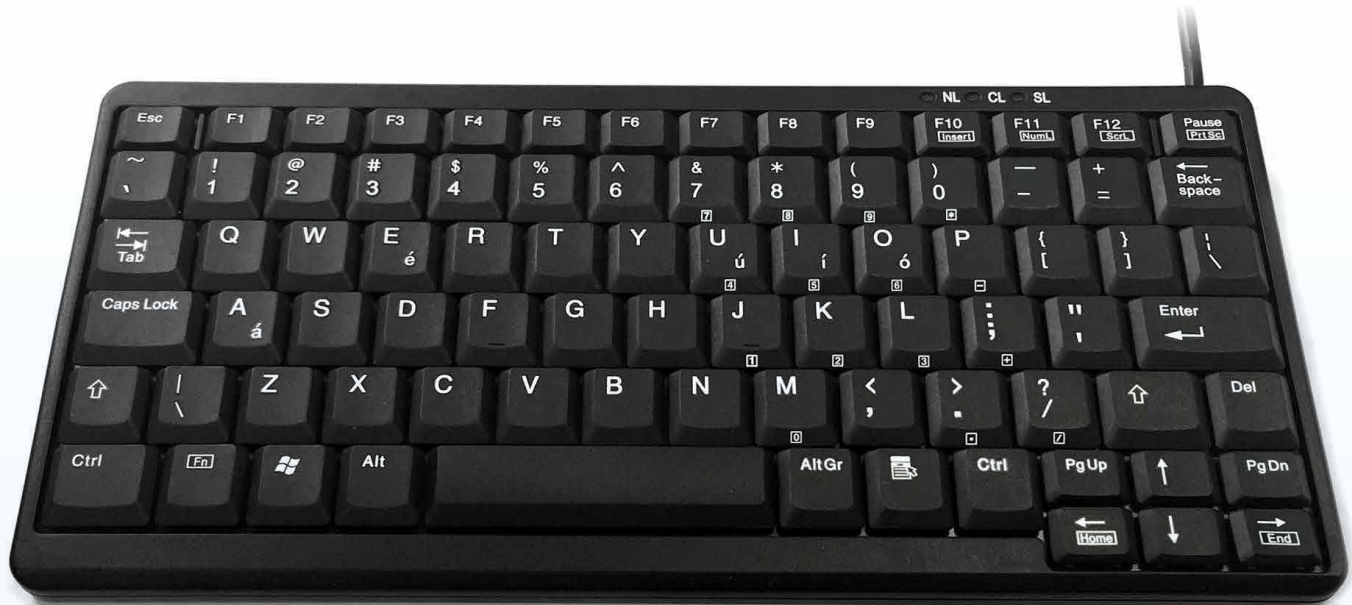

K82A15KVESD

BY ACCURATUS

Designed for PC

*Also Works with Mac

Premium Mini Scissor Key 15KV ESD Rated Keyboard - US English

Order Code: KYB500-K82A-15US

Accuratus K82A 15KV - USB/PS2 Combo Mini Scissor Key Keyboard with 15KV ESD Air Discharge

CE RoHS

About

The Accuratus K82A 15KV is a mini keyboard specially designed with a 15KV ESD Air Discharge rating for meeting high spec requirements. Boasting one of the smallest footprints out of all Accuratus keyboards, the K82A is perfect for situations where space saving is essential. The keys on this keyboard are scissor key design, giving you a very soft and tactile touch for hours of comfortable typing. Fold out feet are on the rear of the keyboard allowing an adjustable typing angle so that users can adjust the keyboard to suit their own preference. With all these features, top quality design and durability the K82A is an ideal keyboard for every situation; office, home, POS and industrial purposes.

Specifications

- Combo USB & PS/2 'plug and play' connection
- Black case and keys (other colours made on request)
- 15KV ESD Air Discharge rated
- Mini US English key layout
- FN key to multiplex some keys for number pad like on some laptops
- Keys have a soft and tactile feel to allow for comfortable and natural typing
- Slim true scissor key, key mechanism
- Clear easy read key legends
- Fold out feet to allow for keyboard tilt
- Status LED's (Caps, Num & Scroll Lock)
- Designed with an internal metal plate to enhance the protection against ESD
- Brown box environment friendly packaging

Physical Specifications

- Dimensions: 282 x 132 x 27 mm (l x w x h)
- Weight: 600g
- Cable Length: 1.5M

ACCURATUS