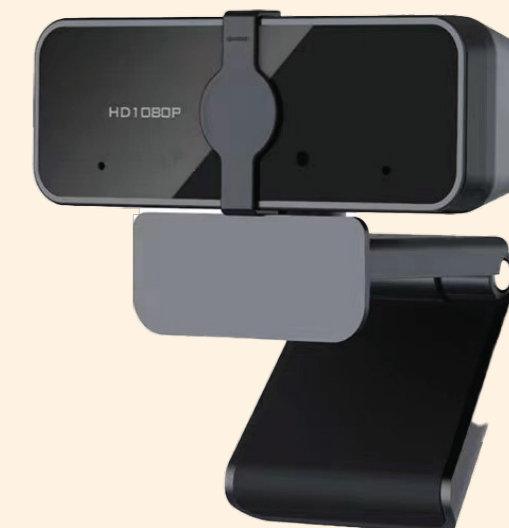

- SONY chip real 4K (3840*2160@30FPS)
- SONY SENSOR:IMX358.
- USB interface.
- Automatic focus, built-in microphone,
- Compatible with WIN7,WIN10 AND MAC series computer systems, can be compatible with SKYPE, QQ and other software.
- Can output at 60FPS (at 1920x1080 resolution).
- Made from real wheatgrass bioplastics.

WEB-WHEAT-WHT/BLK