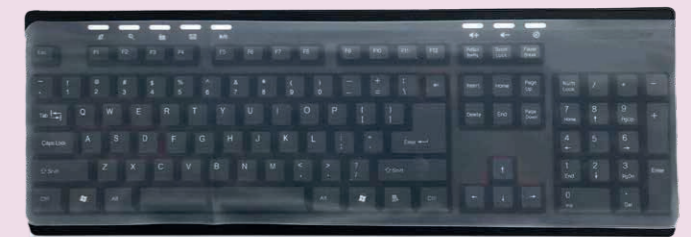

Accuratus Flat Universal Compact Silicone Keyboard Cover

SEE-UNI-37X14-5

Accuratus Flat Universal Silicone Keyboard Cover

SEE-UNI-45X14-5

Contoured Keyboard Covers

VIZ-XXXXXX

Each contoured keyboard cover is made to fit a specific type of keyboard. The silicone is made to precisely fit the shape of the keyboard, resulting an incredibly well fitting and good quality cover.