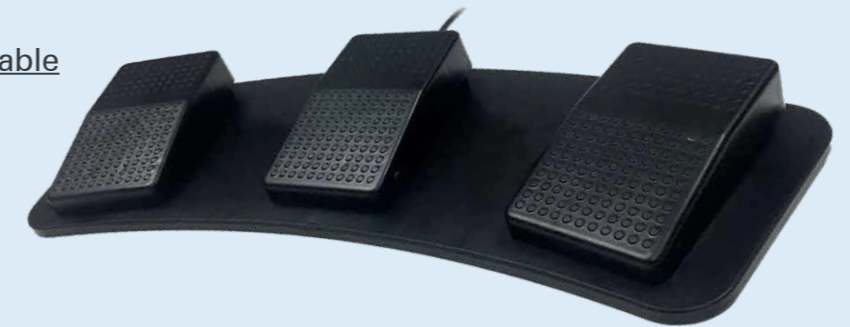

Accuratus X3P - USB Programmable 3 Button Foot Pedal

MOU-USBPEDAL-X3P

Accuratus BTX1P - Bluetooth 3.0 Wireless & Wired Programmable 1 Foot Pedal

MOU-BT-PEDAL-X1P