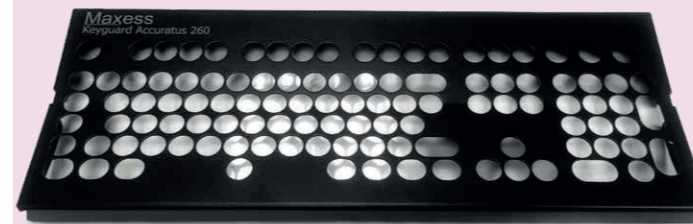

Accuratus Monster 2 Metal Keyguard

KYBKG-MONSTER2

Accuratus 3100 Metal Keyguard

KYBKG-AC3100

Accuratus 260 Metal Keyguard

KYBKG-AC260

Accuratus DISP100 - Universal Disposable Keyboard Cover

COV-DISPCOVER100

Accuratus Flat Universal Compact Silicone Keyboard Cover

SEE-UNI-37X14-5

Accuratus Flat Universal Silicone Keyboard Cover

SEE-UNI-45X14-5

Contoured Keyboard Covers

VIZ-XXXXXX

Each contoured keyboard cover is made to fit a specific type of keyboard. The silicone is made to precisely fit the shape of the keyboard, resulting an incredibly well fitting and good quality cover.