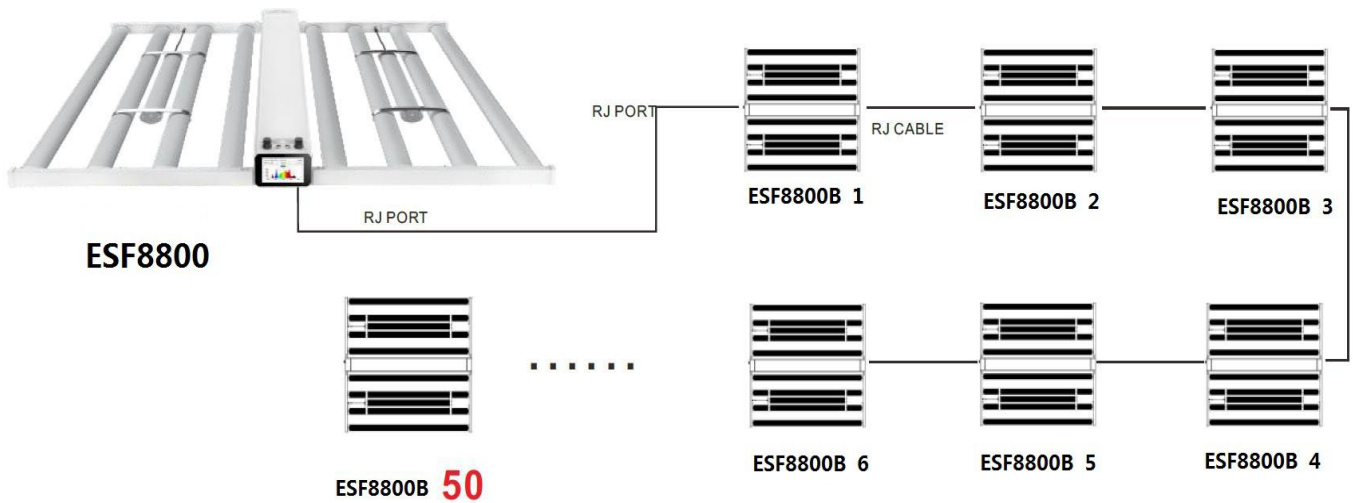

### Product Parameters

Input Power	720W	780W	820W	880W
LED Chips	Samsung +Osram + UV +IR			
Bars Qty	8 Bars	8 Bars	10 Bars	10 Bars
PPF	2016 $\mu$ mol/s	2184 $\mu$ mol/s	2296 $\mu$ mol/s	2464 $\mu$ mol/s
Efficacy	2.8-3.0 $\mu$ mol/J			
Input Voltage	120-277VAC, 347-480VAC,50/60Hz			
Color Ratio	Full Spectrum red+white+UV+IR			
Working Environment	-20°C~+40°C 45%~95%RH			
Certifications	CE, RoHS, ETL, cETL			
Product Size	L1180 * W1140 * H70mm(46.46" x 44.88" x 2.76")			
G.W	17.8kg			
Carton Size	126*75*23cm			
Warranty	5 Years Warranty			

## PPFD( $\mu\text{mol}/\text{m}^2/\text{s}$ )

Height=6" / 152mm  
780W F1 SPECTRUM 2.8 $\mu\text{mol}/\text{J}$

Height=12" / 305mm  
780W F1 SPECTRUM 2.8 $\mu\text{mol}/\text{J}$

Goods are shipped from CA NY TX Warehouses in the USA. Email: [info@eaglestarled.com](mailto:info@eaglestarled.com).  
<https://eaglestarled.com/collections/led-grow-light>

Height=24" / 609mm

780W F1 SPECTRUM 2.8μmol/J

780W Full Spectrum + Red 2.8 μmol/j

## Installation

- Hang driver box
- Unfold the light, just one step to 180° horizontal position
- Hang the two extra cables on each side