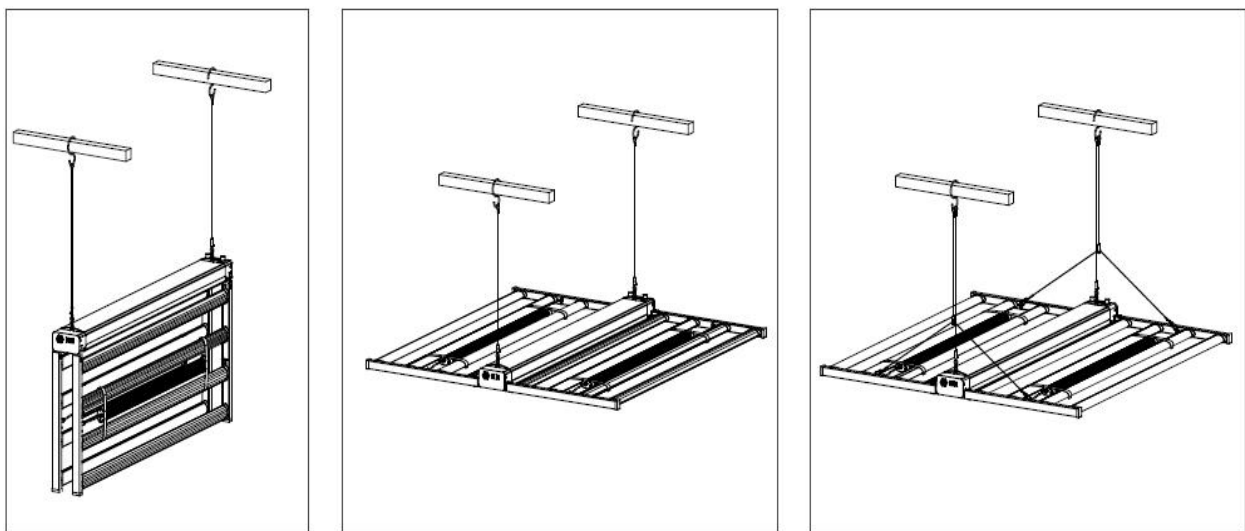

## PPFD( $\mu\text{mol}/\text{m}^2/\text{s}$ )

Height=6" / 152mm  
780W F1 SPECTRUM 2.8 $\mu\text{mol}/\text{J}$

Height=12" / 305mm  
780W F1 SPECTRUM 2.8 $\mu\text{mol}/\text{J}$

Goods are shipped from CA NY TX Warehouses in the USA. Email: [info@eaglestarled.com](mailto:info@eaglestarled.com).  
<https://eaglestarled.com/collections/led-grow-light>

Height=24" / 609mm

780W F1 SPECTRUM 2.8μmol/J

780W Full Spectrum + Red 2.8 μmol/j

## Connection

## Installation

- Hang driver box
- Unfold the light, just one step to 180° horizontal position
- Hang the two extra cables on each side