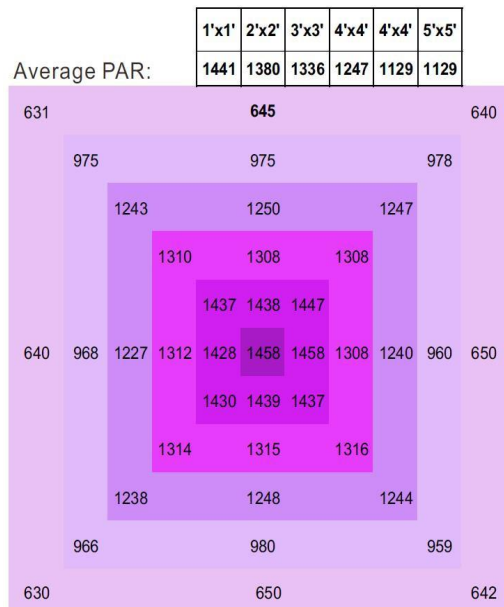

### Product Parameters

Input Power	720W	780W	820W	880W
LED Chips	Samsung +Osram + UV +IR			
Bars Qty	8 Bars	8 Bars	10 Bars	10 Bars
PPF	2016 $\mu$ mol/s	2184 $\mu$ mol/s	2296 $\mu$ mol/s	2464 $\mu$ mol/s
Efficacy	2.8-3.0 $\mu$ mol/J			
Input Voltage	120-277VAC, 347-480VAC,50/60Hz			
Color Ratio	Full Spectrum red+white+UV+IR			
Working Environment	-20°C~+40°C 45%~95%RH			
Certifications	CE, RoHS, ETL, cETL			
Product Size	L1180 * W1140 * H70mm(46.46" x 44.88" x 2.76")			
G.W	17.8kg			
Carton Size	126*75*23cm			
Warranty	5 Years Warranty			

## Product Size

## Spectrum

## PPFD( $\mu\text{mol}/\text{m}^2/\text{s}$ )

Height=6" / 152mm  
780W F1 SPECTRUM 2.8 $\mu\text{mol}/\text{J}$

Height=12" / 305mm  
780W F1 SPECTRUM 2.8 $\mu\text{mol}/\text{J}$

Goods are shipped from CA NY TX Warehouses in the USA. Email: [info@eaglestarled.com](mailto:info@eaglestarled.com).  
<https://eaglestarled.com/collections/led-grow-light>