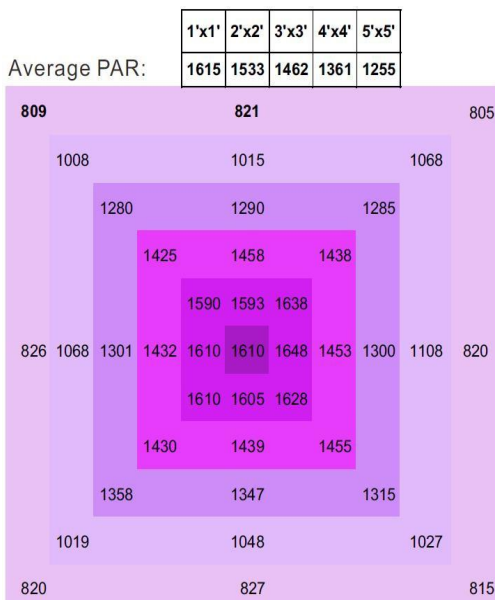

### Product Parameters

Input Power	720W	780W	820W	880W
LED Chips	Samsung +Osram + UV +IR			
Bars Qty	8 Bars	8 Bars	10 Bars	10 Bars
PPF	2016 $\mu$ mol/s	2184 $\mu$ mol/s	2296 $\mu$ mol/s	2464 $\mu$ mol/s
Efficacy	2.8-3.0 $\mu$ mol/J			
Input Voltage	120-277VAC, 347-480VAC,50/60Hz			
Color Ratio	Full Spectrum red+white+UV+IR			
Working Environment	-20°C~+40°C 45%~95%RH			
Certifications	CE, RoHS, ETL, cETL			
Product Size	L1180 * W1140 * H70mm(46.46" x 44.88" x 2.76")			
G.W	17.8kg			
Carton Size	126*75*23cm			
Warranty	5 Years Warranty			

## Product Size

## PPFD( $\mu\text{mol}/\text{m}^2/\text{s}$ )

Height=6" / 152mm  
780W F1 SPECTRUM 2.8 $\mu\text{mol}/\text{J}$

Height=12" / 305mm  
780W F1 SPECTRUM 2.8 $\mu\text{mol}/\text{J}$

Goods are shipped from CA NY TX Warehouses in the USA. Email: [info@eaglestarled.com](mailto:info@eaglestarled.com).  
<https://eaglestarled.com/collections/led-grow-light>

Height=24" / 609mm

780W F1 SPECTRUM 2.8μmol/J

780W Full Spectrum + Red 2.8 μmol/j