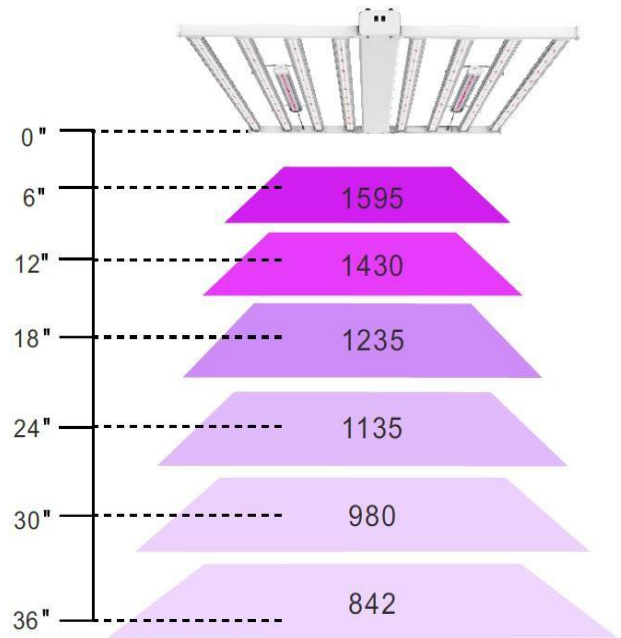

### Product Parameters

Input Power	720W	780W	820W	880W
LED Chips	Samsung +Osram + UV +IR			
Bars Qty	8 Bars	8 Bars	10 Bars	10 Bars
PPF	2016 $\mu$ mol/s	2184 $\mu$ mol/s	2296 $\mu$ mol/s	2464 $\mu$ mol/s
Efficacy	2.8-3.0 $\mu$ mol/J			
Input Voltage	120-277VAC, 347-480VAC,50/60Hz			
Color Ratio	Full Spectrum red+white+UV+IR			
Working Environment	-20°C~+40°C 45%~95%RH			
Certifications	CE, RoHS, ETL, cETL			
Product Size	L1180 * W1140 * H70mm(46.46" x 44.88" x 2.76")			
G.W	17.8kg			
Carton Size	126*75*23cm			
Warranty	5 Years Warranty			

## Product Size

## PPFD( $\mu\text{mol}/\text{m}^2/\text{s}$ )

Height=6" / 152mm  
780W F1 SPECTRUM 2.8 $\mu\text{mol}/\text{J}$

Height=12" / 305mm  
780W F1 SPECTRUM 2.8 $\mu\text{mol}/\text{J}$

Goods are shipped from CA NY TX Warehouses in the USA. Email: [info@eaglestarled.com](mailto:info@eaglestarled.com).  
<https://eaglestarled.com/collections/led-grow-light>

Height=24" / 609mm

780W F1 SPECTRUM 2.8μmol/J

780W Full Spectrum + Red 2.8 μmol/j