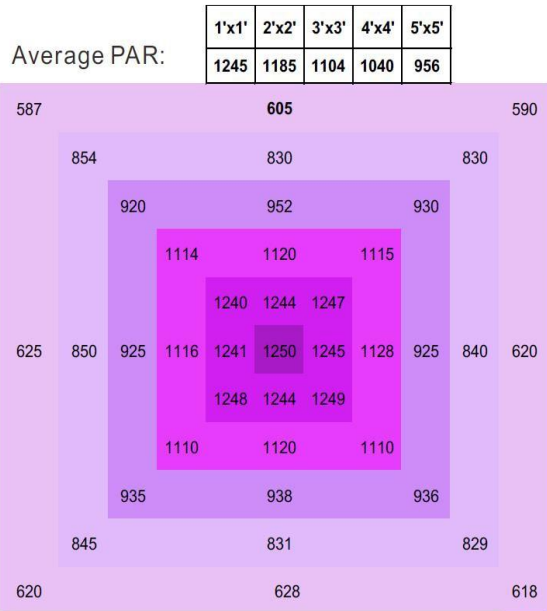

## Product Size

## Spectrum

## PPFD( $\mu\text{mol}/\text{m}^2/\text{s}$ )

Height=6" / 152mm  
780W F1 SPECTRUM 2.8 $\mu\text{mol}/\text{J}$

Height=12" / 305mm  
780W F1 SPECTRUM 2.8 $\mu\text{mol}/\text{J}$

Goods are shipped from CA NY TX Warehouses in the USA. Email: [info@eaglestarled.com](mailto:info@eaglestarled.com).  
<https://eaglestarled.com/collections/led-grow-light>

Height=24" / 609mm

780W F1 SPECTRUM 2.8μmol/J

780W Full Spectrum + Red 2.8 μmol/j