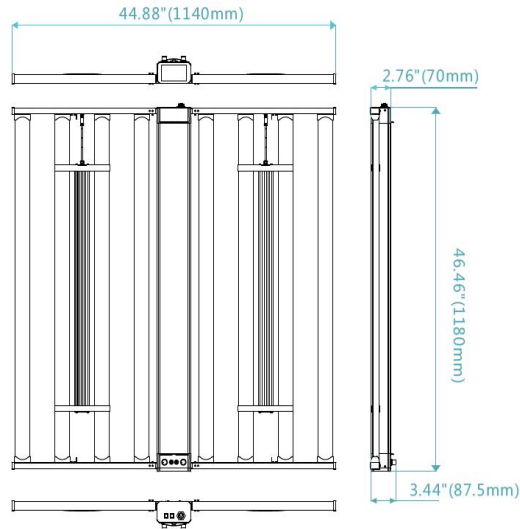

### Product Parameters

Input Power	720W	780W	820W	880W
LED Chips	Samsung +Osram + UV +IR			
Bars Qty	8 Bars	8 Bars	10 Bars	10 Bars
PPF	2016 $\mu$ mol/s	2184 $\mu$ mol/s	2296 $\mu$ mol/s	2464 $\mu$ mol/s
Efficacy	2.8-3.0 $\mu$ mol/J			
Input Voltage	120-277VAC, 347-480VAC,50/60Hz			
Color Ratio	Full Spectrum red+white+UV+IR			
Working Environment	-20°C~+40°C 45%~95%RH			
Certifications	CE, RoHS, ETL, cETL			
Product Size	L1180 * W1140 * H70mm(46.46" x 44.88" x 2.76")			
G.W	17.8kg			
Carton Size	126*75*23cm			
Warranty	5 Years Warranty			

## Product Size

## PPFD( $\mu\text{mol}/\text{m}^2/\text{s}$ )

Height=6" / 152mm  
780W F1 SPECTRUM 2.8 $\mu\text{mol}/\text{J}$

Height=12" / 305mm  
780W F1 SPECTRUM 2.8 $\mu\text{mol}/\text{J}$

Goods are shipped from CA NY TX Warehouses in the USA. Email: [info@eaglestarled.com](mailto:info@eaglestarled.com).  
<https://eaglestarled.com/collections/led-grow-light>

Height=24" / 609mm

780W F1 SPECTRUM 2.8μmol/J

780W Full Spectrum + Red 2.8 μmol/j