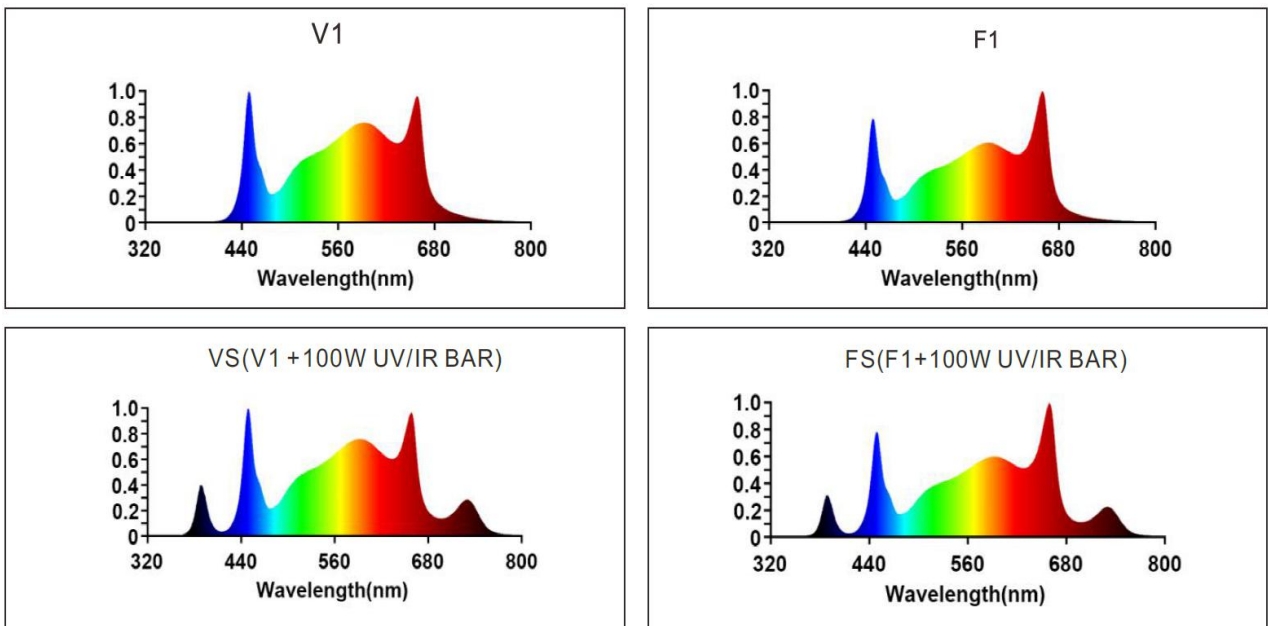

Product Size

Spectrum

PPFD($\mu\text{mol}/\text{m}^2/\text{s}$)

Goods are shipped from CA NY TX Warehouses in the USA. Email: info@eaglestarled.com.
<https://eaglestarled.com/collections/led-grow-light>