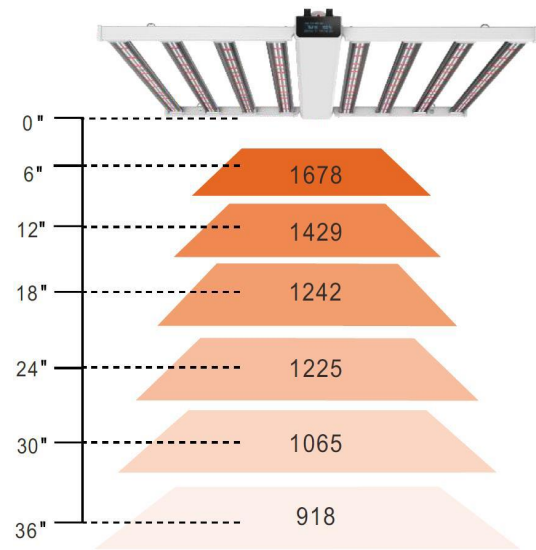

Foldable Dimmable LED Grow Light

Product Description

Eagle Star LED ESF7600 Foldable Dimmable LED Grow Light are full spectrum grow light fixtures with Samsung +OSRAM LED Chips. The fixture has dimming function and spectrum tunable. They can provide more than 60% higher in PPF compared with HID lamps with lower temperature, which increases the production and saves more than 50% power consumption. The fixtures can be used in many applications such as cannabis cultivation, vegetables, greenhouse, ornamental plants and so on.

Product Parameters

Model NO.	ESF7600
Input Power	760W
LED Chips	Samsung +Osram
Bars Qty	8 Bars
PPF	2128 μ mol/s
Efficacy	2.8-3.0 μ mol/J
Input Voltage	120-277VAC, 347-480VAC,50/60Hz
Color Ratio	Full Spectrum + Red
Working Environment	-20 $^{\circ}$ C~+40 $^{\circ}$ C 45%~95%RH
Certifications	CE, RoHS, ETL, cETL
G.W	17.8kg
Carton Size	120*24*70cm
Warranty	5 Years Warranty

Product Size

Product Details

Connection

Spectrum

PPFD($\mu\text{mol}/\text{m}^2/\text{s}$)

Height=6" / 152mm
760W F1 2.8 $\mu\text{mol}/\text{J}$

Height=12" / 305mm
760W F1 2.8 $\mu\text{mol}/\text{J}$

Height=24" / 610mm
760W F1 2.8 $\mu\text{mol}/\text{J}$

760W F1 2.8 $\mu\text{mol}/\text{J}$

Installation

- Hang driver box

- Unfold the light, just one step to 180° horizontal position

- Hang the two extra cables on each side

Goods are shipped from CA NY TX Warehouses in the USA. Email: info@eaglestarled.com.
<https://eaglestarled.com/collections/led-grow-light>