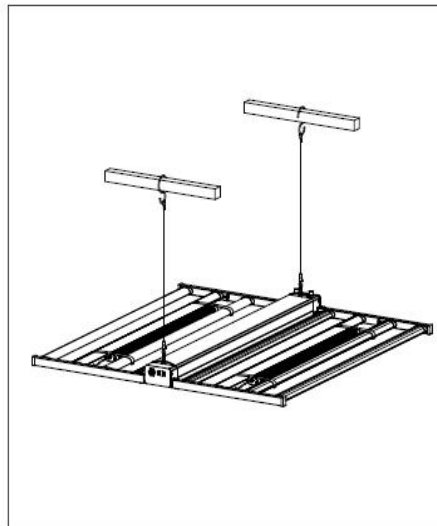

Product Size

Product Details

Connection

Spectrum

PPFD($\mu\text{mol}/\text{m}^2/\text{s}$)

Height=6" / 152mm
760W F1 2.8 $\mu\text{mol}/\text{J}$

Height=12" / 305mm
760W F1 2.8 $\mu\text{mol}/\text{J}$

Height=24" / 610mm
760W F1 2.8 $\mu\text{mol}/\text{J}$

760W F1 2.8 $\mu\text{mol}/\text{J}$

Installation

- Hang driver box

- Unfold the light, just one step to 180° horizontal position

- Hang the two extra cables on each side

Goods are shipped from CA NY TX Warehouses in the USA. Email: info@eaglestarled.com.
<https://eaglestarled.com/collections/led-grow-light>