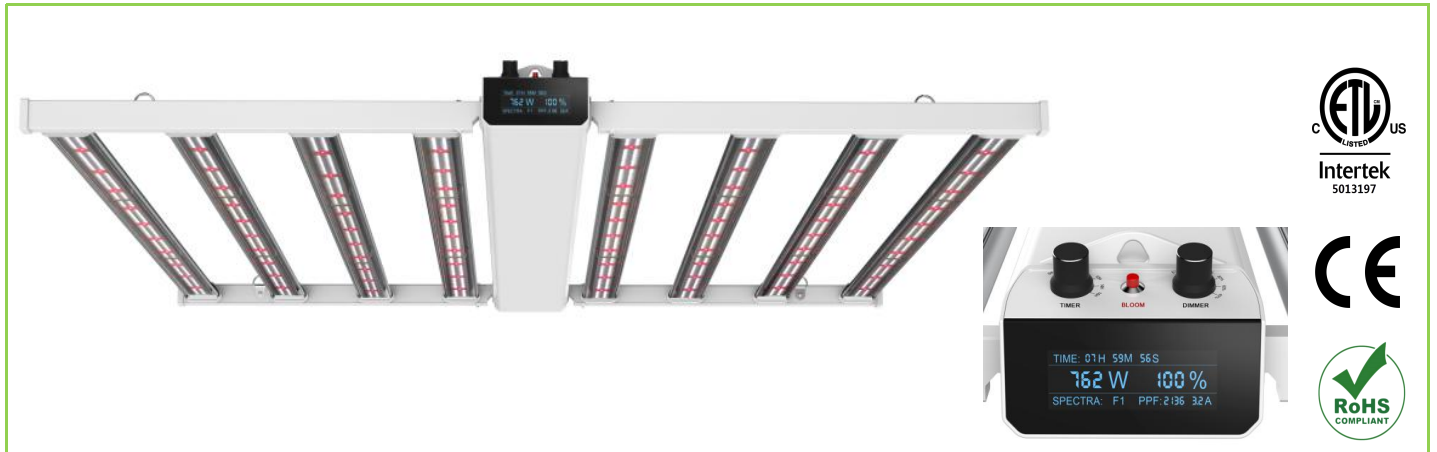

Foldable Dimmable LED Grow Light

Product Description

Eagle Star LED ESF7600 Foldable Dimmable LED Grow Light are full spectrum grow light fixtures with Samsung +OSRAM LED Chips. The fixture has dimming function and spectrum tunable. They can provide more than 60% higher in PPF compared with HID lamps with lower temperature, which increases the production and saves more than 50% power consumption. The fixtures can be used in many applications such as cannabis cultivation, vegetables, greenhouse, ornamental plants and so on.

- Model NO. ESF7600
- Fold & Sensen driver
- Samsung + Osram Chips
- Full Spectrum + Red
- Input voltage 100-277VAC 50Hz/60Hz
- Ideal Working time: 10-14hours;
- Big&wide aluminum body with great heat dissipation
- The fixture can be connected one by one
- 0-10V dimming available
- Easy installation and maintenance
- Footprint: 4ft*4ft/ 5ft*5ft/ 6ft*6ft .
- Certificate: CE RoHS ETL cETL

Product Parameters

Model NO.	ESF7600
Input Power	760W
LED Chips	Samsung +Osram
Bars Qty	8 Bars
PPF	2128 μ mol/s
Efficacy	2.8-3.0 μ mol/J
Input Voltage	120-277VAC, 347-480VAC,50/60Hz
Color Ratio	Full Spectrum + Red
Working Environment	-20 $^{\circ}$ C~+40 $^{\circ}$ C 45%~95%RH
Certifications	CE, RoHS, ETL, cETL
G.W	17.8kg
Carton Size	120*24*70cm
Warranty	5 Years Warranty

Product Size

Product Details

Connection

Spectrum

PPFD($\mu\text{mol}/\text{m}^2/\text{s}$)

Height=6" / 152mm
760W F1 2.8 $\mu\text{mol}/\text{J}$

Height=12" / 305mm
760W F1 2.8 $\mu\text{mol}/\text{J}$

Height=24" / 610mm
760W F1 2.8 $\mu\text{mol}/\text{J}$