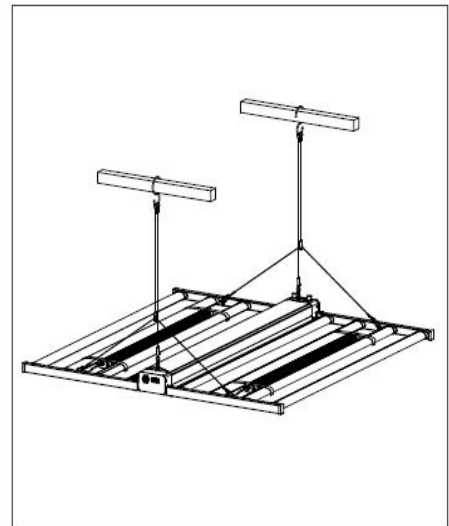

Foldable Dimmable LED Grow Light

Product Description

Eagle Star LED ESF7600 Foldable Dimmable LED Grow Light are full spectrum grow light fixtures with Samsung +OSRAM LED Chips. The fixture has dimming function and spectrum tunable. They can provide more than 60% higher in PPF compared with HID lamps with lower temperature, which increases the production and saves more than 50% power consumption. The fixtures can be used in many applications such as cannabis cultivation, vegetables, greenhouse, ornamental plants and so on.

Product Size

Product Details

Connection

Spectrum

PPFD($\mu\text{mol}/\text{m}^2/\text{s}$)

Height=6" / 152mm
760W F1 2.8 $\mu\text{mol}/\text{J}$

Height=12" / 305mm
760W F1 2.8 $\mu\text{mol}/\text{J}$

Height=24" / 610mm
760W F1 2.8 $\mu\text{mol}/\text{J}$

760W F1 2.8 $\mu\text{mol}/\text{J}$

Installation

- Hang driver box

- Unfold the light, just one step to 180° horizontal position

- Hang the two extra cables on each side

Goods are shipped from CA NY TX Warehouses in the USA. Email: info@eaglestarled.com.
<https://eaglestarled.com/collections/led-grow-light>