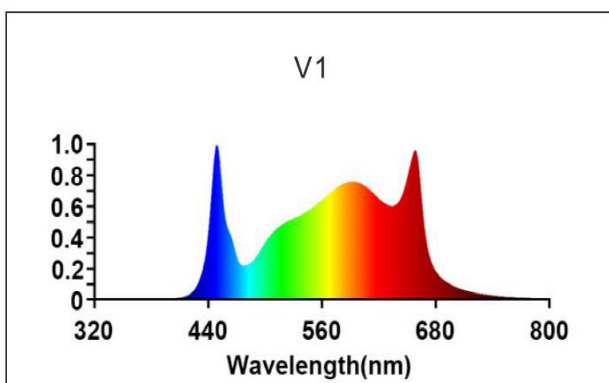

Product Parameters

Model NO.	ESF7600
Input Power	760W
LED Chips	Samsung +Osram
Bars Qty	8 Bars
PPF	2128 μ mol/s
Efficacy	2.8-3.0 μ mol/J
Input Voltage	120-277VAC, 347-480VAC,50/60Hz
Color Ratio	Full Spectrum + Red
Working Environment	-20 $^{\circ}$ C~+40 $^{\circ}$ C 45%~95%RH
Certifications	CE, RoHS, ETL, cETL
G.W	17.8kg
Carton Size	120*24*70cm
Warranty	5 Years Warranty

Product Size

Product Details

Connection

Spectrum

PPFD($\mu\text{mol}/\text{m}^2/\text{s}$)

Height=6" / 152mm
760W F1 2.8 $\mu\text{mol}/\text{J}$

Height=12" / 305mm
760W F1 2.8 $\mu\text{mol}/\text{J}$

Height=24" / 610mm
760W F1 2.8 $\mu\text{mol}/\text{J}$