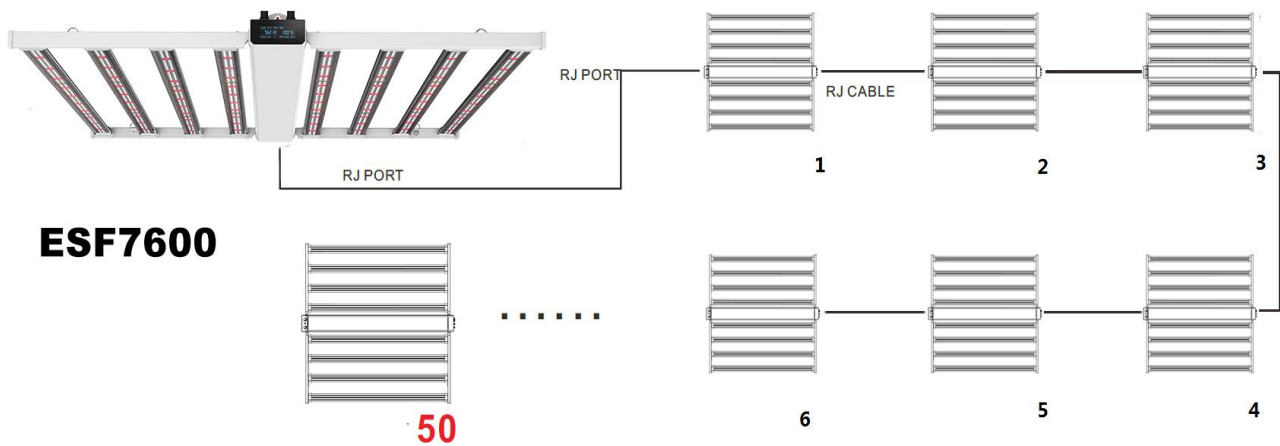

Foldable Dimmable LED Grow Light

Product Description

Eagle Star LED ESF7600 Foldable Dimmable LED Grow Light are full spectrum grow light fixtures with Samsung +OSRAM LED Chips. The fixture has dimming function and spectrum tunable. They can provide more than 60% higher in PPF compared with HID lamps with lower temperature, which increases the production and saves more than 50% power consumption. The fixtures can be used in many applications such as cannabis cultivation, vegetables, greenhouse, ornamental plants and so on.

Product Parameters

Model NO.	ESF7600
Input Power	760W
LED Chips	Samsung +Osram
Bars Qty	8 Bars
PPF	2128 μ mol/s
Efficacy	2.8-3.0 μ mol/J
Input Voltage	120-277VAC, 347-480VAC,50/60Hz
Color Ratio	Full Spectrum + Red
Working Environment	-20 $^{\circ}$ C~+40 $^{\circ}$ C 45%~95%RH
Certifications	CE, RoHS, ETL, cETL
G.W	17.8kg
Carton Size	120*24*70cm
Warranty	5 Years Warranty

Product Size

Product Details

Connection

Spectrum

PPFD($\mu\text{mol}/\text{m}^2/\text{s}$)

Height=6" / 152mm
760W F1 2.8 $\mu\text{mol}/\text{J}$

Height=12" / 305mm
760W F1 2.8 $\mu\text{mol}/\text{J}$

Height=24" / 610mm
760W F1 2.8 $\mu\text{mol}/\text{J}$

760W F1 2.8 $\mu\text{mol}/\text{J}$

Installation

- Hang driver box

- Unfold the light, just one step to 180° horizontal position

- Hang the two extra cables on each side

Goods are shipped from CA NY TX Warehouses in the USA. Email: info@eaglestarled.com.
<https://eaglestarled.com/collections/led-grow-light>