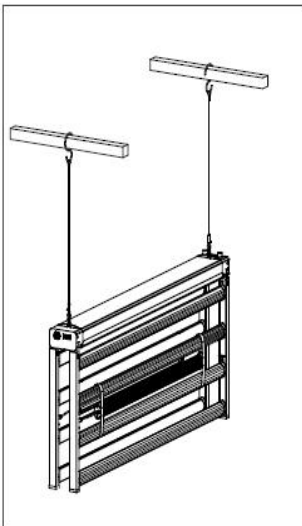

Product Size

Product Details

Connection

Spectrum

PPFD($\mu\text{mol}/\text{m}^2/\text{s}$)

Height=6" / 152mm
760W F1 2.8 $\mu\text{mol}/\text{J}$

Height=12" / 305mm
760W F1 2.8 $\mu\text{mol}/\text{J}$

Height=24" / 610mm
760W F1 2.8 $\mu\text{mol}/\text{J}$

760W F1 2.8 $\mu\text{mol}/\text{J}$

Installation

- Hang driver box

- Unfold the light, just one step to 180° horizontal position

- Hang the two extra cables on each side

Goods are shipped from CA NY TX Warehouses in the USA. Email: info@eaglestarled.com.
<https://eaglestarled.com/collections/led-grow-light>