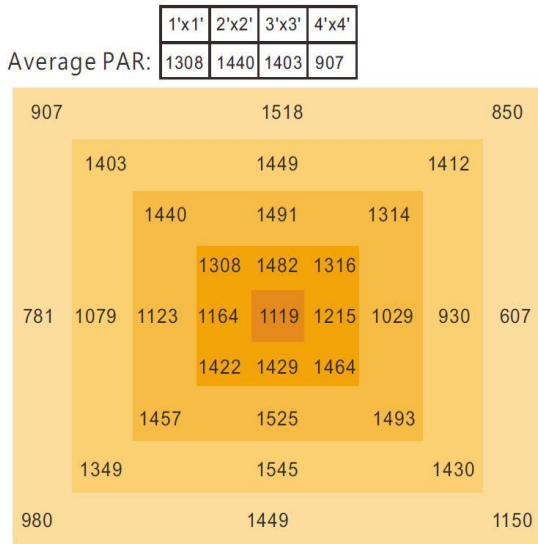

Product Parameters

Model NO.	ESF7600
Input Power	760W
LED Chips	Samsung +Osram
Bars Qty	8 Bars
PPF	2128 μ mol/s
Efficacy	2.8-3.0 μ mol/J
Input Voltage	120-277VAC, 347-480VAC,50/60Hz
Color Ratio	Full Spectrum + Red
Working Environment	-20 $^{\circ}$ C~+40 $^{\circ}$ C 45%~95%RH
Certifications	CE, RoHS, ETL, cETL
G.W	17.8kg
Carton Size	120*24*70cm
Warranty	5 Years Warranty

Product Size

Product Details

Connection

Spectrum

PPFD($\mu\text{mol}/\text{m}^2/\text{s}$)

Height=6" / 152mm
760W F1 2.8 $\mu\text{mol}/\text{J}$

Height=12" / 305mm
760W F1 2.8 $\mu\text{mol}/\text{J}$

Height=24" / 610mm
760W F1 2.8 $\mu\text{mol}/\text{J}$