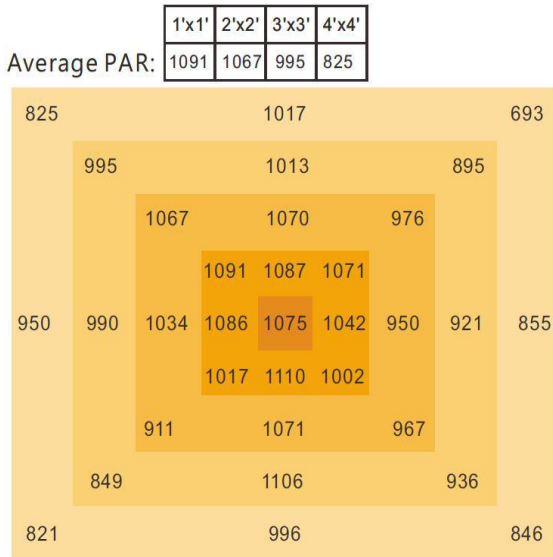

Product Parameters

Model NO.	ESF7600
Input Power	760W
LED Chips	Samsung +Osram
Bars Qty	8 Bars
PPF	2128 μ mol/s
Efficacy	2.8-3.0 μ mol/J
Input Voltage	120-277VAC, 347-480VAC,50/60Hz
Color Ratio	Full Spectrum + Red
Working Environment	-20 $^{\circ}$ C~+40 $^{\circ}$ C 45%~95%RH
Certifications	CE, RoHS, ETL, cETL
G.W	17.8kg
Carton Size	120*24*70cm
Warranty	5 Years Warranty

Product Size

Product Details

Connection

Spectrum

PPFD($\mu\text{mol}/\text{m}^2/\text{s}$)

Height=6" / 152mm
760W F1 2.8 $\mu\text{mol}/\text{J}$

Height=12" / 305mm
760W F1 2.8 $\mu\text{mol}/\text{J}$

Height=24" / 610mm
760W F1 2.8 $\mu\text{mol}/\text{J}$