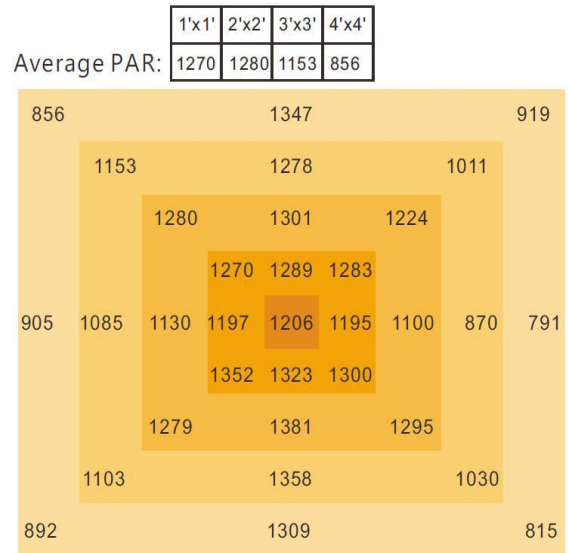

Product Parameters

Model NO.	ESF7600
Input Power	760W
LED Chips	Samsung +Osram
Bars Qty	8 Bars
PPF	2128 μ mol/s
Efficacy	2.8-3.0 μ mol/J
Input Voltage	120-277VAC, 347-480VAC,50/60Hz
Color Ratio	Full Spectrum + Red
Working Environment	-20 $^{\circ}$ C~+40 $^{\circ}$ C 45%~95%RH
Certifications	CE, RoHS, ETL, cETL
G.W	17.8kg
Carton Size	120*24*70cm
Warranty	5 Years Warranty

Product Size

Product Details

Connection

Spectrum

PPFD($\mu\text{mol}/\text{m}^2/\text{s}$)

Height=6" / 152mm
760W F1 2.8 $\mu\text{mol}/\text{J}$

Height=12" / 305mm
760W F1 2.8 $\mu\text{mol}/\text{J}$

Height=24" / 610mm
760W F1 2.8 $\mu\text{mol}/\text{J}$