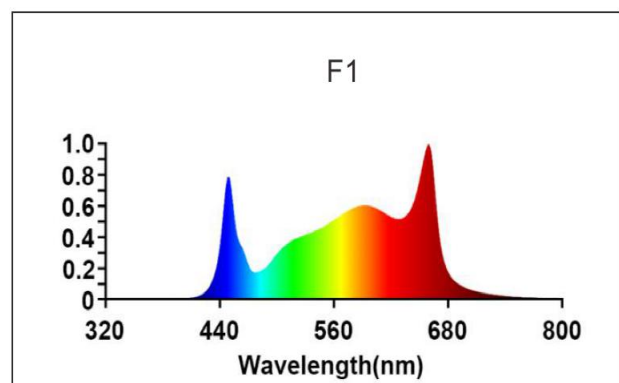

Product Parameters

Model NO.	ESF7600
Input Power	760W
LED Chips	Samsung +Osram
Bars Qty	8 Bars
PPF	2128 μ mol/s
Efficacy	2.8-3.0 μ mol/J
Input Voltage	120-277VAC, 347-480VAC,50/60Hz
Color Ratio	Full Spectrum + Red
Working Environment	-20 $^{\circ}$ C~+40 $^{\circ}$ C 45%~95%RH
Certifications	CE, RoHS, ETL, cETL
G.W	17.8kg
Carton Size	120*24*70cm
Warranty	5 Years Warranty

Product Size

Product Details

Connection

Spectrum

PPFD($\mu\text{mol}/\text{m}^2/\text{s}$)

Height=6" / 152mm
760W F1 2.8 $\mu\text{mol}/\text{J}$

Height=12" / 305mm
760W F1 2.8 $\mu\text{mol}/\text{J}$

Height=24" / 610mm
760W F1 2.8 $\mu\text{mol}/\text{J}$