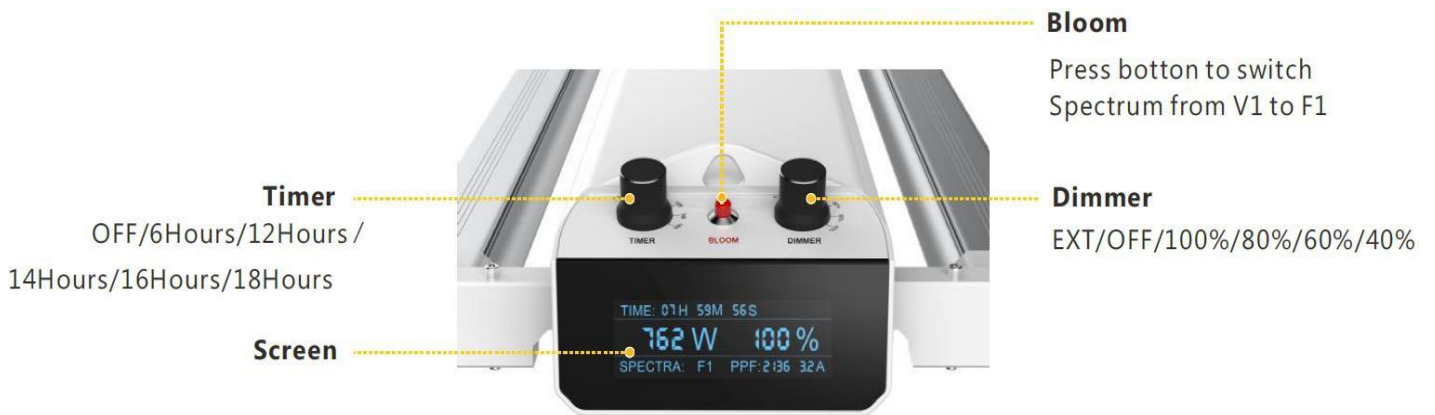

Product Details