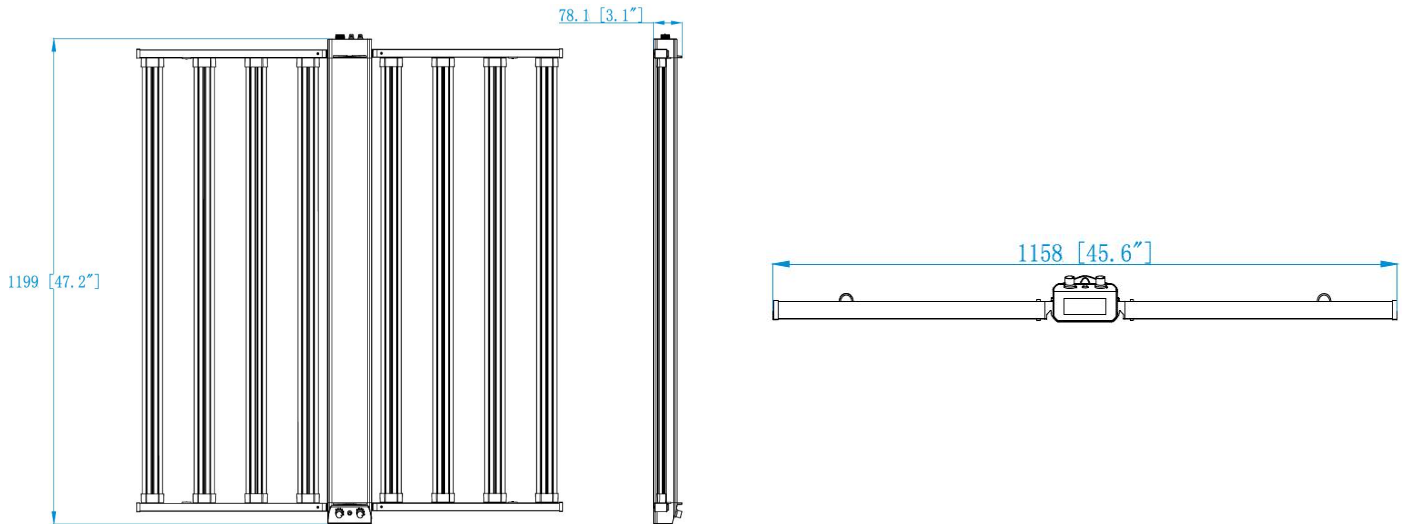

Foldable Dimmable LED Grow Light

Product Description

Eagle Star LED ESF7600 Foldable Dimmable LED Grow Light are full spectrum grow light fixtures with Samsung +OSRAM LED Chips. The fixture has dimming function and spectrum tunable. They can provide more than 60% higher in PPF compared with HID lamps with lower temperature, which increases the production and saves more than 50% power consumption. The fixtures can be used in many applications such as cannabis cultivation, vegetables, greenhouse, ornamental plants and so on.

- Model NO. ESF7600
- Fold & Sensen driver
- Samsung + Osram Chips
- Full Spectrum + Red
- Input voltage 100-277VAC 50Hz/60Hz
- Ideal Working time: 10-14hours;
- Big&wide aluminum body with great heat dissipation
- The fixture can be connected one by one
- 0-10V dimming available
- Easy installation and maintenance
- Footprint: 4ft*4ft/ 5ft*5ft/ 6ft*6ft .
- Certificate: CE RoHS ETL cETL

Product Parameters

Model NO.	ESF7600
Input Power	760W
LED Chips	Samsung +Osram
Bars Qty	8 Bars
PPF	2128 μ mol/s
Efficacy	2.8-3.0 μ mol/J
Input Voltage	120-277VAC, 347-480VAC,50/60Hz
Color Ratio	Full Spectrum + Red
Working Environment	-20 $^{\circ}$ C~+40 $^{\circ}$ C 45%~95%RH
Certifications	CE, RoHS, ETL, cETL
G.W	17.8kg
Carton Size	120*24*70cm
Warranty	5 Years Warranty

Product Size

Product Details

Connection

Spectrum

PPFD($\mu\text{mol}/\text{m}^2/\text{s}$)

Height=6" / 152mm
760W F1 2.8 $\mu\text{mol}/\text{J}$

Height=12" / 305mm
760W F1 2.8 $\mu\text{mol}/\text{J}$

Height=24" / 610mm
760W F1 2.8 $\mu\text{mol}/\text{J}$