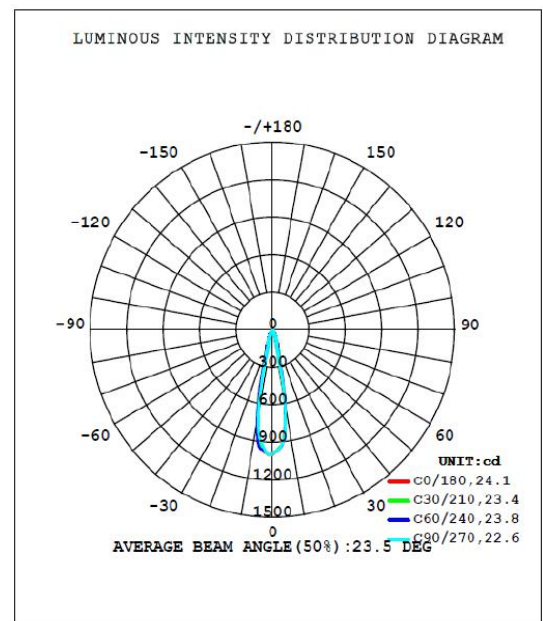

LED Emergency Exit Light

Product Description

Eagle Star LED Energy Efficient and long life led emergency light are hard-wired and use less than 4 watts of power, lowering your energy consumption. Wire Free, powerless Photoluminescent and Tritium Exit Signs are very easy to install with no wiring required. Heavy Duty Exit Signs and Wet Location Exit Signs are great applications for outdoor placement.

- Model NO. ES-EL082A
- Injection-molded thermoplastic ABS housing
- UL-94V-0 flame rating, fire-resistant
- Voltage 120V/277V AC
- Power consumption: 3.5W max
- Output: 4W max.
- Qualified with the CE, RoHS, UL, cUL
- 3.6V Nickel Cadmium Battery
- Charging time: 24 hours
- Working time: 90 minutes
- Operating temperature: 0°C~40°C
- Package: 8PC/CASE 26.2*12*16.4 inch/27.28