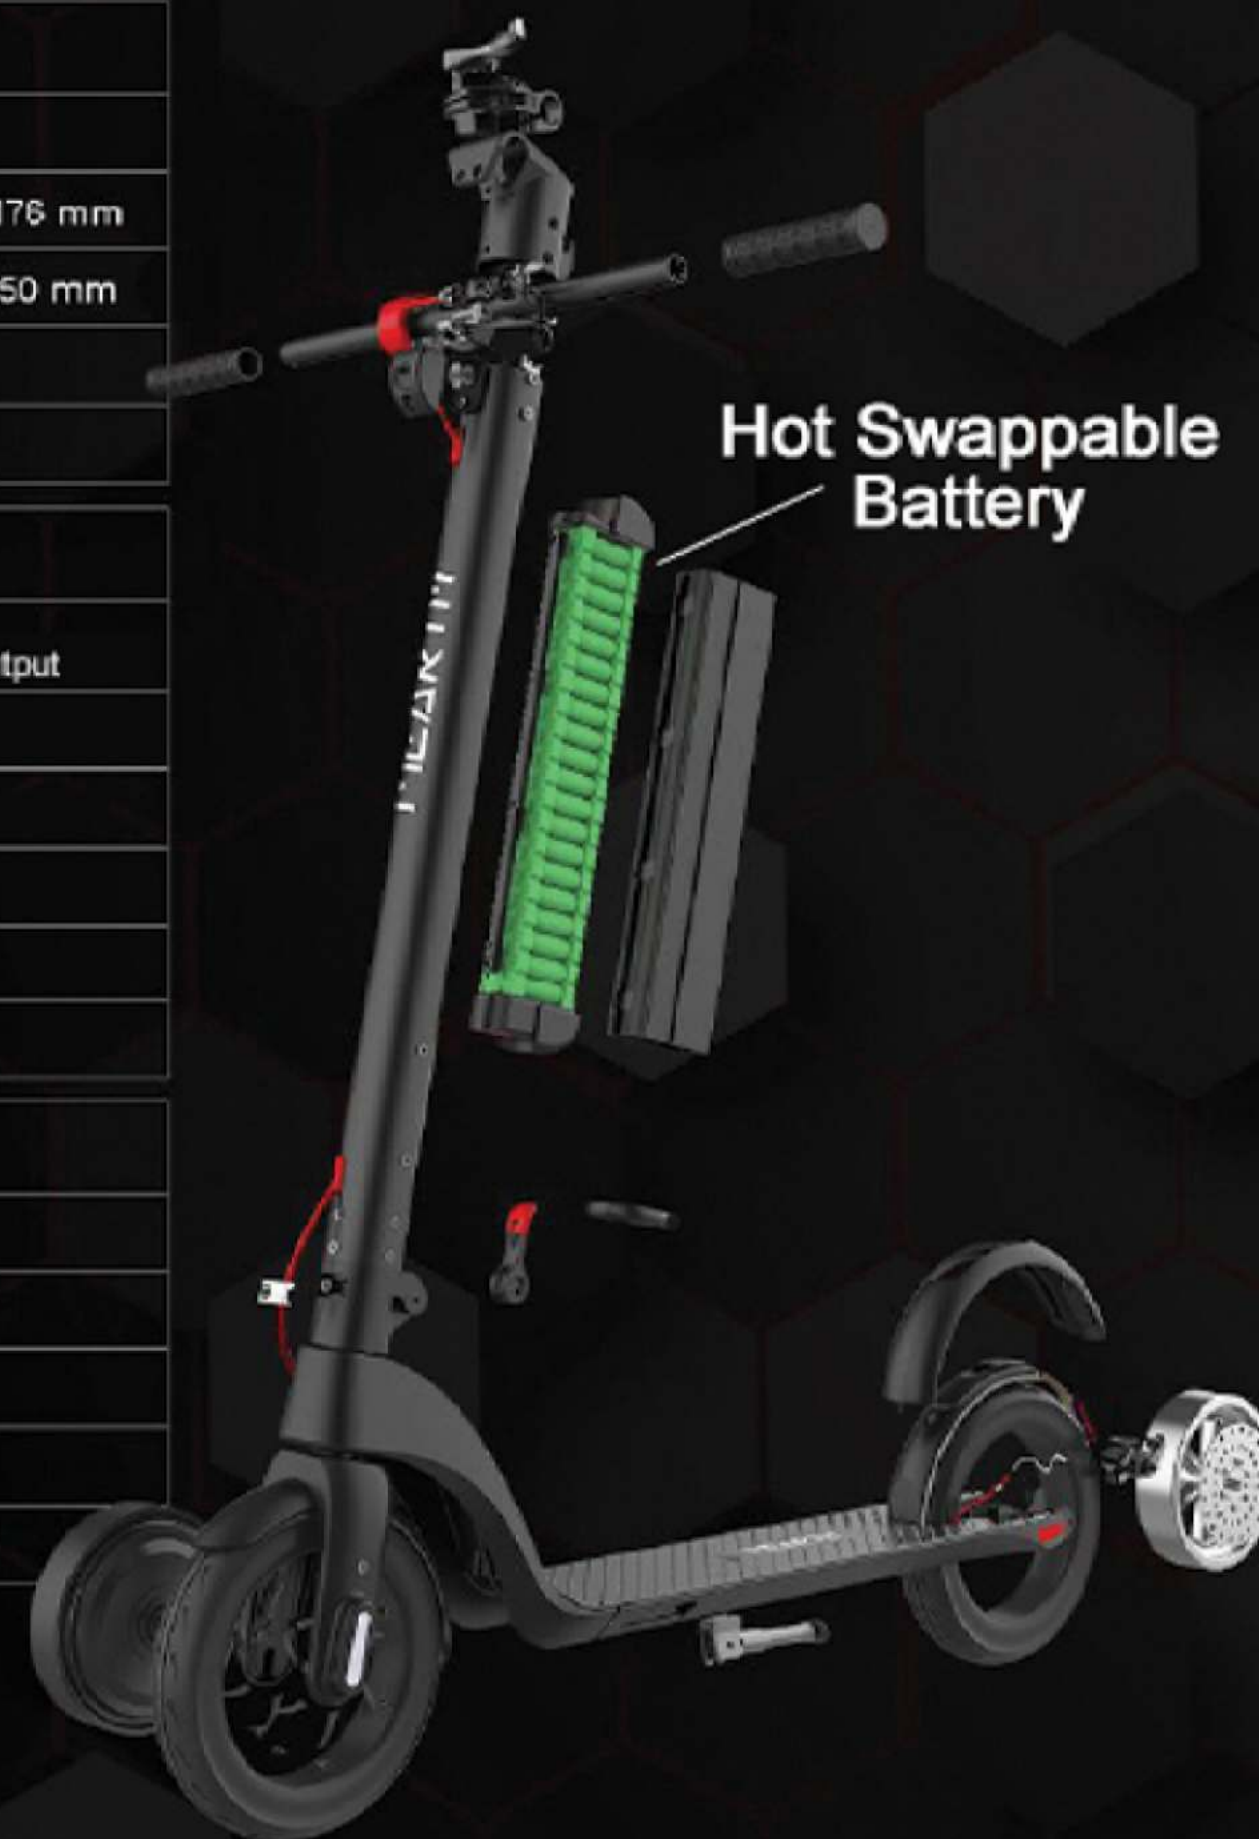

MEARTH

MEARTH S PRO

Mearth S Pro Specifications

CHARGING TIME
3-4 HOURS

MOTOR POWER
350 W / 750 W
Burst Output

BATTERY
360 WH*

TOP SPEED
25 KPH*

BATTERY RANGE
40 KM*

WEIGHT
15 KG

MAX LOAD
100 KG

The Mearth S Pro is designed to provide a more comfortable and longer ride for commuters who are searching for a powerful long-distance electric scooter.

Scooter Specifications	
Model	S Pro
Unfolded Size	1073 x 420 x 1176 mm
Folded size	1073 x 420 x 450 mm
Height (pedal to ground)	110 mm
Net Weight	15 kg

Basic Information	
Motor Power	350 W 750 W Burst Output
Capacity	36V / 10Ah
Range of up to	40 km
Max Speed	25 km/h
Max Load	100kg
Climbing angle	15°

Charger Specification	
Input Voltage	100-240 Vac
Frequency	50-60Hz
Output Voltage	42V
Output Current	1.5A / 2A
Store Temperature	-10°-35°

*Typical speed is 25-32 km/hr. However, we do not recommend going past 25 km/hr unless in a safe and controlled environment.

*Top speed and range was determined in a lab condition with a smooth surface, for riders weighing 60-70 kg at 50-60% speed. Increasing the weight and changing surface conditions will change the top speed 28 to 30km/hr. If the battery is less than 50%, then it will take more time to achieve top speed.

Introducing the new

Mearth S

PRO

The Mearth S Pro has everything that you loved about the Mearth S and more. Equipped with a 360-watt motor, 10" pneumatic tires, and a range of up to 40km, explore the city and add more trips to your daily commute!