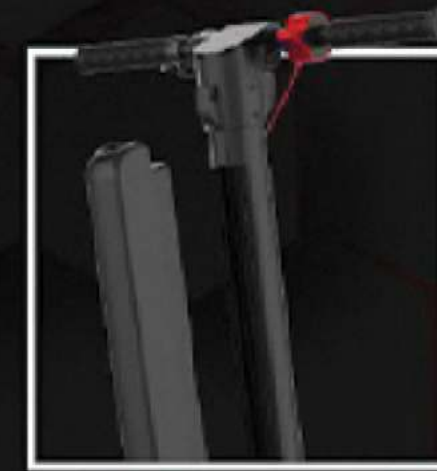

Introducing the new

Mearth S

PRO

The Mearth S Pro has everything that you loved about the Mearth S and more. Equipped with a 360-watt motor, 10" pneumatic tires, and a range of up to 40km, explore the city and add more trips to your daily commute!

MEARTH S PRO

MEARTH

Mearth S

PRO

HOT-SWAPPABLE BATTERY

3 SECOND FOLDING

ONLY 15 KG

About Mearth S Pro