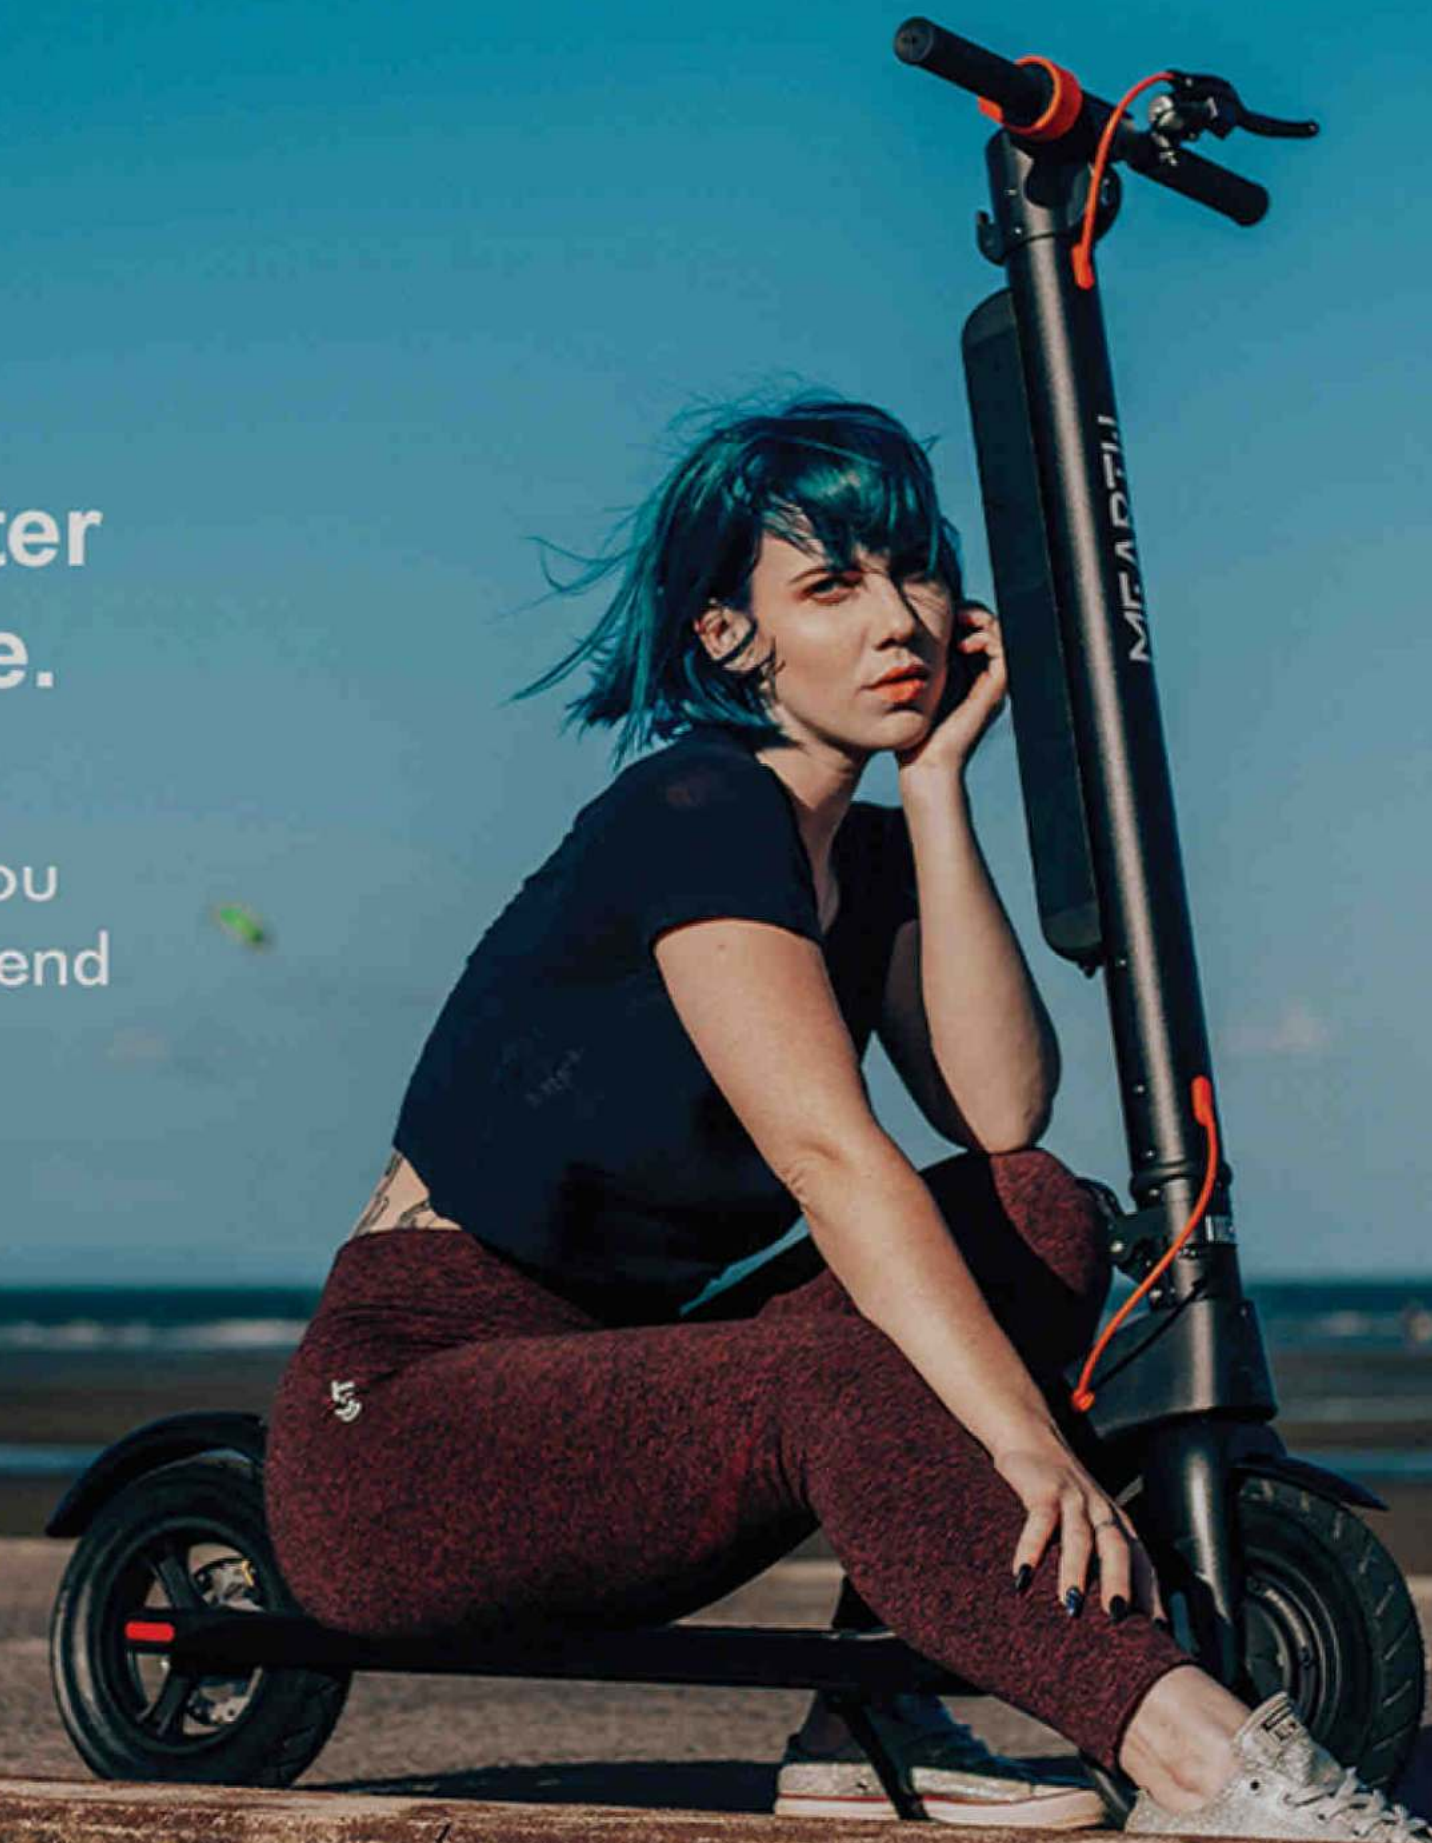

Mearth *S* **PRO**

DESIGNED FOR ADULTS

Durable. Travel without limits.

The Mearth S Pro is a durable, foldable electric scooter designed for adults to help ease your daily commute.

You deserve convenience. It has a reliable disc brake system to help protect you on every trip. It has a hot-swap battery, so you can buy multiple batteries to extend your travel distance without limit!

Add adventure to your daily commute!

Go anywhere and anytime with the Mearth S Pro electric scooter. Ride with ease, safety, and no limits.

MEARTH

MEARTH S PRO

Mearth S Pro Specifications

CHARGING TIME
3-4 HOURS

MOTOR POWER
350 W / 750 W
Burst Output

BATTERY
360 WH*

TOP SPEED
25 KPH*

BATTERY RANGE
40 KM*

WEIGHT
15 KG

MAX LOAD
100 KG

The Mearth S Pro is designed to provide a more comfortable and longer ride for commuters who are searching for a powerful long-distance electric scooter.

Scooter Specifications	
Model	S Pro
Unfolded Size	1073 x 420 x 1176 mm
Folded size	1073 x 420 x 450 mm
Height (pedal to ground)	110 mm
Net Weight	15 kg

Basic Information	
Motor Power	350 W 750 W Burst Output
Capacity	36V / 10Ah
Range of up to	40 km
Max Speed	25 km/h
Max Load	100kg
Climbing angle	15°