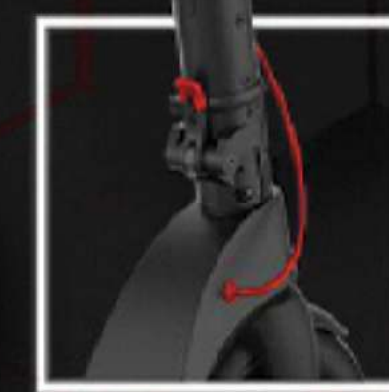

MEARTH S PRO

MEARTH

Mearth S

PRO

HOT-SWAPPABLE BATTERY

3 SECOND FOLDING

ONLY 15 KG

About Mearth S Pro