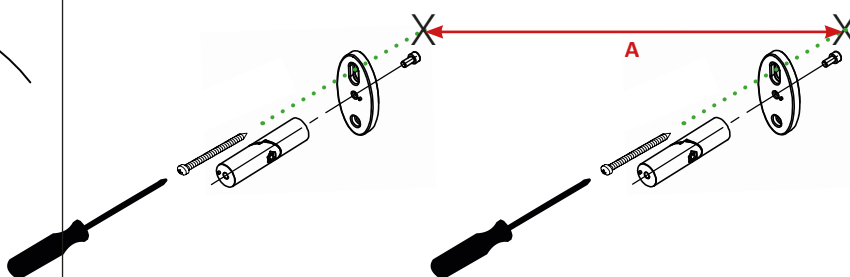

# HEATSCOPE®

Wetterschutz Weather Shield	passende Modelle fitting types	Abstand A Distance A
MHS-VS-WS3.BK MHS-VS-WS3.WT	MHS-SM2200, MHS-SP2200, MHS-SM2800, MHS-SP2800, MHS-VE1600, MHS-VT16200	300 mm
MHS-VS-WS4.BK MHS-VS-WS4..WT	MHS-VE2200, MHS-VT2200	650 mm
MHS-VS-WS5.BK MHS-VS-WS5.WT	MHS-VE3200, MHS-VT3200	1150 mm

# HEATSCOPE®

Wetterschutz Weather Shield	passende Modelle fitting types	Abstand A Distance A
MHS-VS-WS3C.BK MHS-VS-WS3C.WT	MHS-SM2200, MHS-SP2200, MHS-SM2800, MHS-SP2800, MHS-VE1600, MHS-VT16200	300 mm
MHS-VS-WS4C.BK MHS-VS-WS4C.WT	MHS-VE2200, MHS-VT2200	650 mm
MHS-VS-WS5C.BK MHS-VS-WS5C.WT	MHS-VE3200, MHS-VT3200	1150 mm