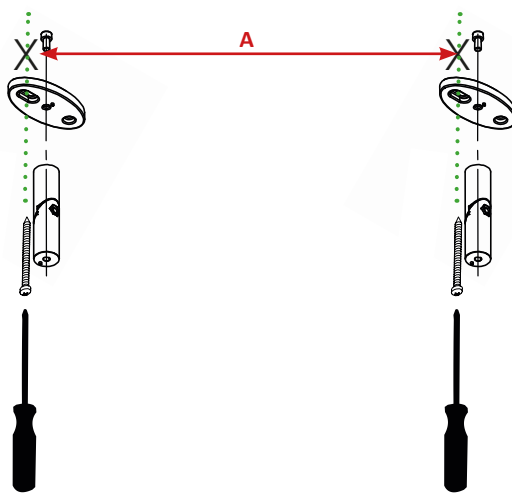

# HEATSCOPE®

Wetterschutz Weather Shield	passende Modelle fitting types	Abstand A Distance A
MHS-VS-WS3.BK MHS-VS-WS3.WT	MHS-SM2200, MHS-SP2200, MHS-SM2800, MHS-SP2800, MHS-VE1600, MHS-VT16200	300 mm
MHS-VS-WS4.BK MHS-VS-WS4..WT	MHS-VE2200, MHS-VT2200	650 mm
MHS-VS-WS5.BK MHS-VS-WS5.WT	MHS-VE3200, MHS-VT3200	1150 mm

# HEATSCOPE®

Wetterschutz Weather Shield	passende Modelle fitting types	Abstand A Distance A
MHS-VS-WS3C.BK MHS-VS-WS3C.WT	MHS-SM2200, MHS-SP2200, MHS-SM2800, MHS-SP2800, MHS-VE1600, MHS-VT16200	300 mm
MHS-VS-WS4C.BK MHS-VS-WS4C.WT	MHS-VE2200, MHS-VT2200	650 mm
MHS-VS-WS5C.BK MHS-VS-WS5C.WT	MHS-VE3200, MHS-VT3200	1150 mm