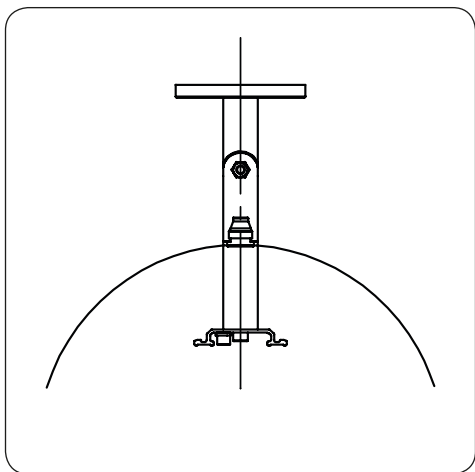

# HEATSCOPE®

Wetterschutz Weather Shield	passende Modelle fitting types	Abstand A Distance A
MHS-VS-WS3.BK MHS-VS-WS3.WT	MHS-SM2200, MHS-SP2200, MHS-SM2800, MHS-SP2800, MHS-VE1600, MHS-VT16200	300 mm
MHS-VS-WS4.BK MHS-VS-WS4..WT	MHS-VE2200, MHS-VT2200	650 mm
MHS-VS-WS5.BK MHS-VS-WS5.WT	MHS-VE3200, MHS-VT3200	1150 mm

# HEATSCOPE®

Wetterschutz Weather Shield	passende Modelle fitting types	Abstand A Distance A
MHS-VS-WS3C.BK MHS-VS-WS3C.WT	MHS-SM2200, MHS-SP2200, MHS-SM2800, MHS-SP2800, MHS-VE1600, MHS-VT16200	300 mm
MHS-VS-WS4C.BK MHS-VS-WS4C.WT	MHS-VE2200, MHS-VT2200	650 mm
MHS-VS-WS5C.BK MHS-VS-WS5C.WT	MHS-VE3200, MHS-VT3200	1150 mm