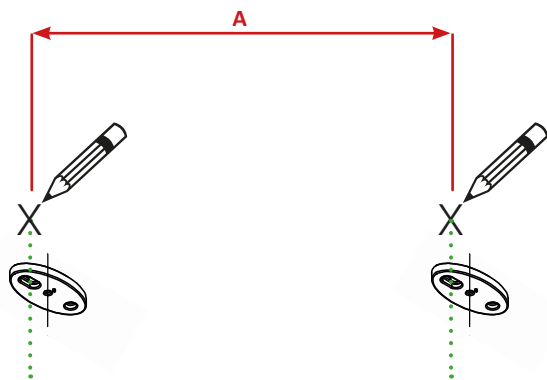

# HEATSCOPE®

Wetterschutz Weather Shield	passende Modelle fitting types	Abstand A Distance A
MHS-VS-WS3.BK MHS-VS-WS3.WT	MHS-SM2200, MHS-SP2200, MHS-SM2800, MHS-SP2800, MHS-VE1600, MHS-VT16200	300 mm
MHS-VS-WS4.BK MHS-VS-WS4..WT	MHS-VE2200, MHS-VT2200	650 mm
MHS-VS-WS5.BK MHS-VS-WS5.WT	MHS-VE3200, MHS-VT3200	1150 mm

# HEATSCOPE®

Wetterschutz Weather Shield	passende Modelle fitting types	Abstand A Distance A
MHS-VS-WS3C.BK MHS-VS-WS3C.WT	MHS-SM2200, MHS-SP2200, MHS-SM2800, MHS-SP2800, MHS-VE1600, MHS-VT16200	300 mm
MHS-VS-WS4C.BK MHS-VS-WS4C.WT	MHS-VE2200, MHS-VT2200	650 mm
MHS-VS-WS5C.BK MHS-VS-WS5C.WT	MHS-VE3200, MHS-VT3200	1150 mm