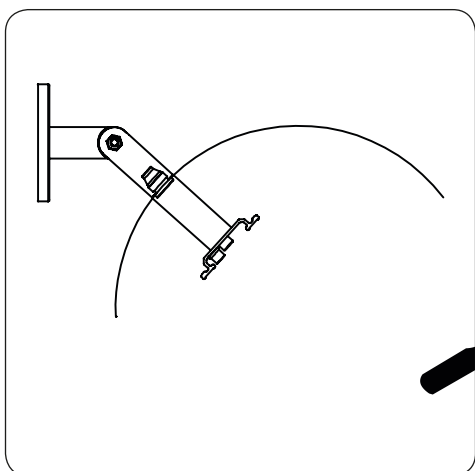

# HEATSCOPE®

Wetterschutz Weather Shield	passende Modelle fitting types	Abstand A Distance A
MHS-VS-WS3.BK MHS-VS-WS3.WT	MHS-SM2200, MHS-SP2200, MHS-SM2800, MHS-SP2800, MHS-VE1600, MHS-VT16200	300 mm
MHS-VS-WS4.BK MHS-VS-WS4..WT	MHS-VE2200, MHS-VT2200	650 mm
MHS-VS-WS5.BK MHS-VS-WS5.WT	MHS-VE3200, MHS-VT3200	1150 mm

# HEATSCOPE®

Wetterschutz Weather Shield	passende Modelle fitting types	Abstand A Distance A
MHS-VS-WS3C.BK MHS-VS-WS3C.WT	MHS-SM2200, MHS-SP2200, MHS-SM2800, MHS-SP2800, MHS-VE1600, MHS-VT16200	300 mm
MHS-VS-WS4C.BK MHS-VS-WS4C.WT	MHS-VE2200, MHS-VT2200	650 mm
MHS-VS-WS5C.BK MHS-VS-WS5C.WT	MHS-VE3200, MHS-VT3200	1150 mm