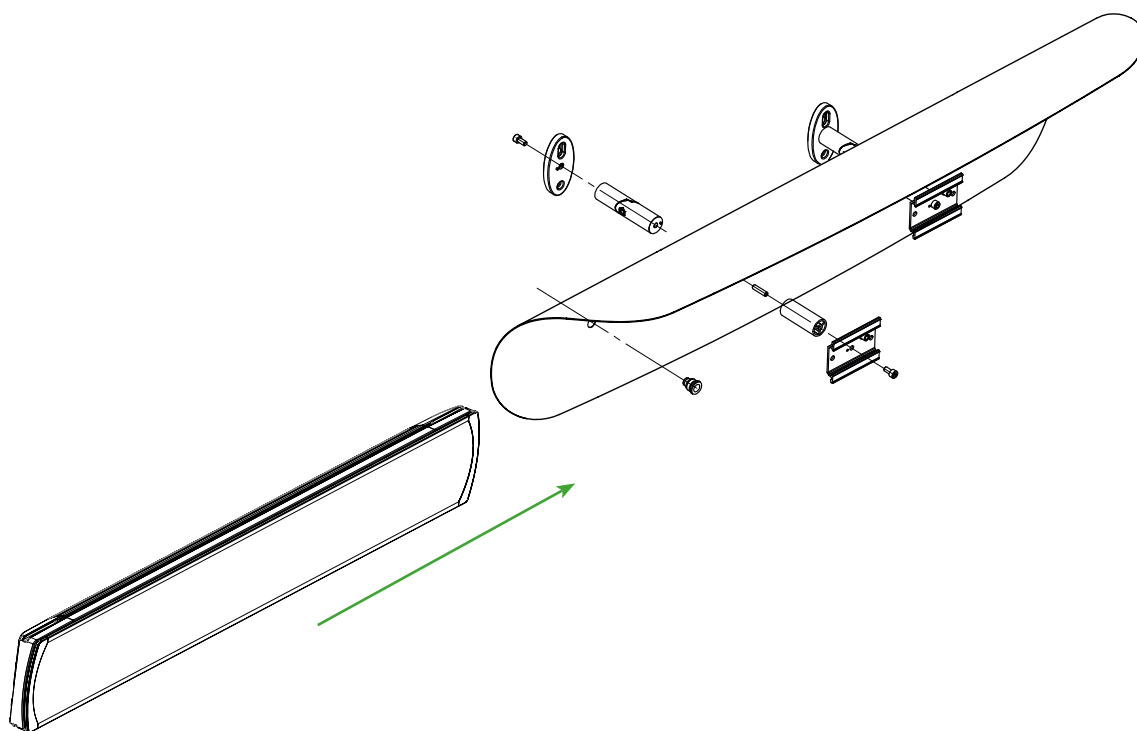

# HEATSCOPE®

Wetterschutz Weather Shield	passende Modelle fitting types	Abstand A Distance A
MHS-VS-WS3.BK MHS-VS-WS3.WT	MHS-SM2200, MHS-SP2200, MHS-SM2800, MHS-SP2800, MHS-VE1600, MHS-VT16200	300 mm
MHS-VS-WS4.BK MHS-VS-WS4..WT	MHS-VE2200, MHS-VT2200	650 mm
MHS-VS-WS5.BK MHS-VS-WS5.WT	MHS-VE3200, MHS-VT3200	1150 mm

# HEATSCOPE®

Wetterschutz Weather Shield	passende Modelle fitting types	Abstand A Distance A
MHS-VS-WS3C.BK MHS-VS-WS3C.WT	MHS-SM2200, MHS-SP2200, MHS-SM2800, MHS-SP2800, MHS-VE1600, MHS-VT16200	300 mm
MHS-VS-WS4C.BK MHS-VS-WS4C.WT	MHS-VE2200, MHS-VT2200	650 mm
MHS-VS-WS5C.BK MHS-VS-WS5C.WT	MHS-VE3200, MHS-VT3200	1150 mm