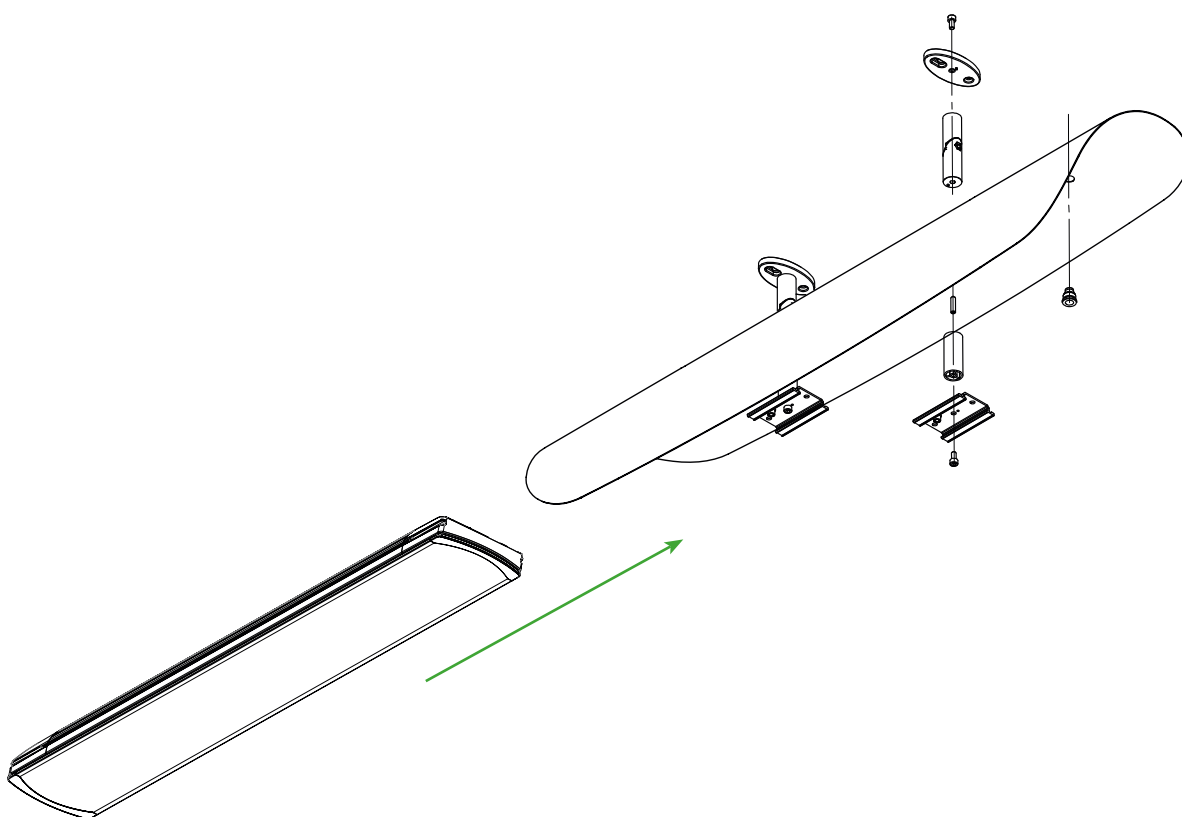

# HEATSCOPE®

Wetterschutz Weather Shield	passende Modelle fitting types	Abstand A Distance A
MHS-VS-WS3.BK MHS-VS-WS3.WT	MHS-SM2200, MHS-SP2200, MHS-SM2800, MHS-SP2800, MHS-VE1600, MHS-VT16200	300 mm
MHS-VS-WS4.BK MHS-VS-WS4..WT	MHS-VE2200, MHS-VT2200	650 mm
MHS-VS-WS5.BK MHS-VS-WS5.WT	MHS-VE3200, MHS-VT3200	1150 mm

# HEATSCOPE®

Wetterschutz Weather Shield	passende Modelle fitting types	Abstand A Distance A
MHS-VS-WS3C.BK MHS-VS-WS3C.WT	MHS-SM2200, MHS-SP2200, MHS-SM2800, MHS-SP2800, MHS-VE1600, MHS-VT16200	300 mm
MHS-VS-WS4C.BK MHS-VS-WS4C.WT	MHS-VE2200, MHS-VT2200	650 mm
MHS-VS-WS5C.BK MHS-VS-WS5C.WT	MHS-VE3200, MHS-VT3200	1150 mm