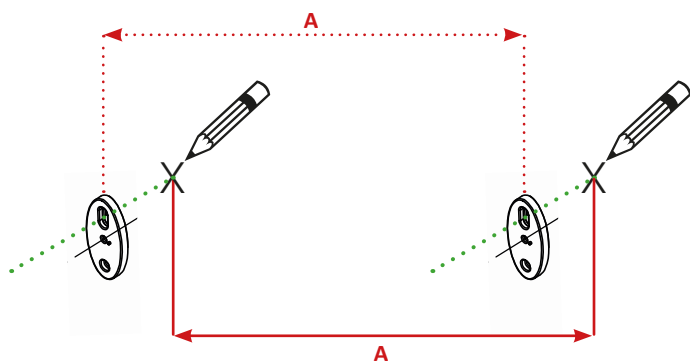

# HEATSCOPE®

Wetterschutz Weather Shield	passende Modelle fitting types	Abstand A Distance A
MHS-VS-WS3.BK MHS-VS-WS3.WT	MHS-SM2200, MHS-SP2200, MHS-SM2800, MHS-SP2800, MHS-VE1600, MHS-VT16200	300 mm
MHS-VS-WS4.BK MHS-VS-WS4..WT	MHS-VE2200, MHS-VT2200	650 mm
MHS-VS-WS5.BK MHS-VS-WS5.WT	MHS-VE3200, MHS-VT3200	1150 mm

# HEATSCOPE®

Wetterschutz Weather Shield	passende Modelle fitting types	Abstand A Distance A
MHS-VS-WS3C.BK MHS-VS-WS3C.WT	MHS-SM2200, MHS-SP2200, MHS-SM2800, MHS-SP2800, MHS-VE1600, MHS-VT16200	300 mm
MHS-VS-WS4C.BK MHS-VS-WS4C.WT	MHS-VE2200, MHS-VT2200	650 mm
MHS-VS-WS5C.BK MHS-VS-WS5C.WT	MHS-VE3200, MHS-VT3200	1150 mm