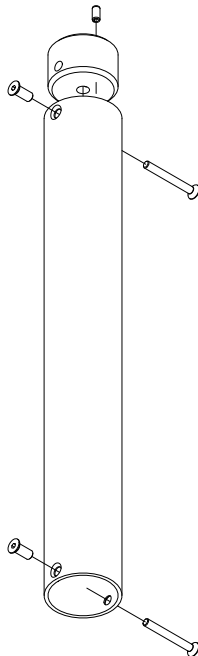

# HEATSCOPE PURE / NEXT Extensions Manual

**MHS-PN-DAH10-AB + MHS-PN-DAH10-WT**  
ø 40 mm x 100 mm

**MHS-PN-DAH30-AB + MHS-PN-DAH30-WT**  
ø 40 mm x 300 mm

**MHS-PN-DAH50-AB + MHS-PN-DAH50-WT**  
ø 40 mm x 500 mm

# HEATSCOPE PURE / NEXT Extensions Manual

MHS-PN-DAH-300 + Mounting Equipment PURE / NEXT

2x MHS-PN-DAH-500 + MHS-PN-DAHADAP