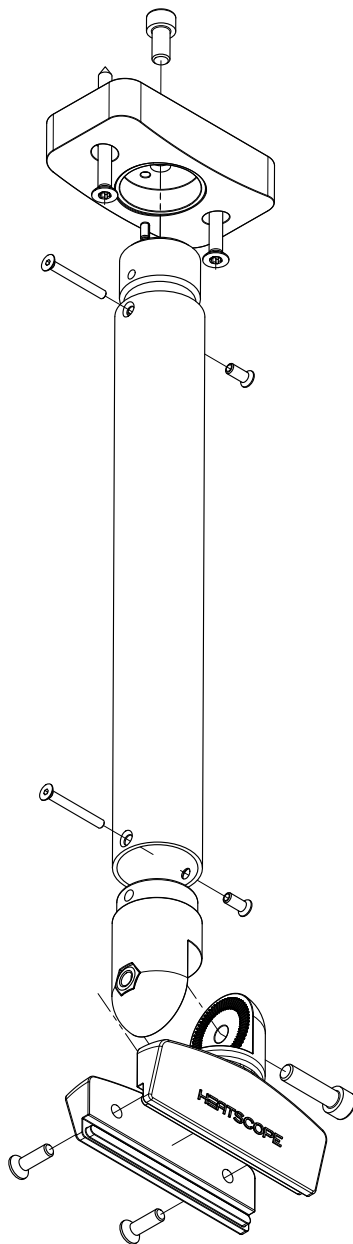

# HEATSCOPE PURE / NEXT Extensions Manual

**MHS-PN-DAH10-AB + MHS-PN-DAH10-WT**  
ø 40 mm x 100 mm

**MHS-PN-DAH30-AB + MHS-PN-DAH30-WT**  
ø 40 mm x 300 mm

**MHS-PN-DAH50-AB + MHS-PN-DAH50-WT**  
ø 40 mm x 500 mm

# HEATSCOPE PURE / NEXT Extensions Manual

MHS-PN-DAH-300 + Mounting Equipment PURE / NEXT

2x MHS-PN-DAH-500 + MHS-PN-DAHADAP