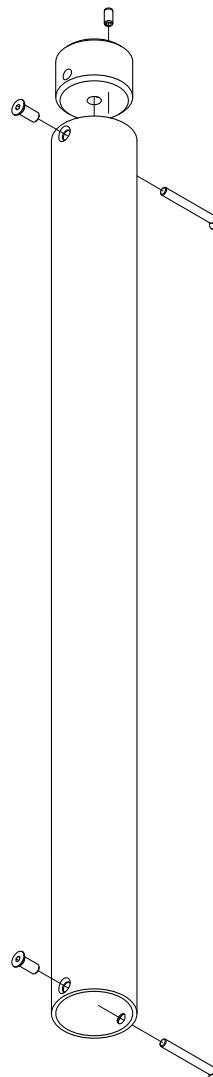

# HEATSCOPE PURE / NEXT Extensions Manual

**MHS-PN-DAH10-AB + MHS-PN-DAH10-WT**  
ø 40 mm x 100 mm

**MHS-PN-DAH30-AB + MHS-PN-DAH30-WT**  
ø 40 mm x 300 mm

**MHS-PN-DAH50-AB + MHS-PN-DAH50-WT**  
ø 40 mm x 500 mm

# HEATSCOPE PURE / NEXT Extensions Manual

MHS-PN-DAH-300 + Mounting Equipment PURE / NEXT

2x MHS-PN-DAH-500 + MHS-PN-DAHADAP