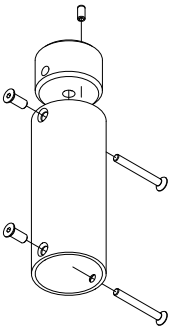

# HEATSCOPE PURE / NEXT Extensions Manual

**MHS-PN-DAH10-AB + MHS-PN-DAH10-WT**  
ø 40 mm x 100 mm

**MHS-PN-DAH30-AB + MHS-PN-DAH30-WT**  
ø 40 mm x 300 mm

**MHS-PN-DAH50-AB + MHS-PN-DAH50-WT**  
ø 40 mm x 500 mm

# HEATSCOPE PURE / NEXT Extensions Manual

MHS-PN-DAH-300 + Mounting Equipment PURE / NEXT

2x MHS-PN-DAH-500 + MHS-PN-DAHADAP