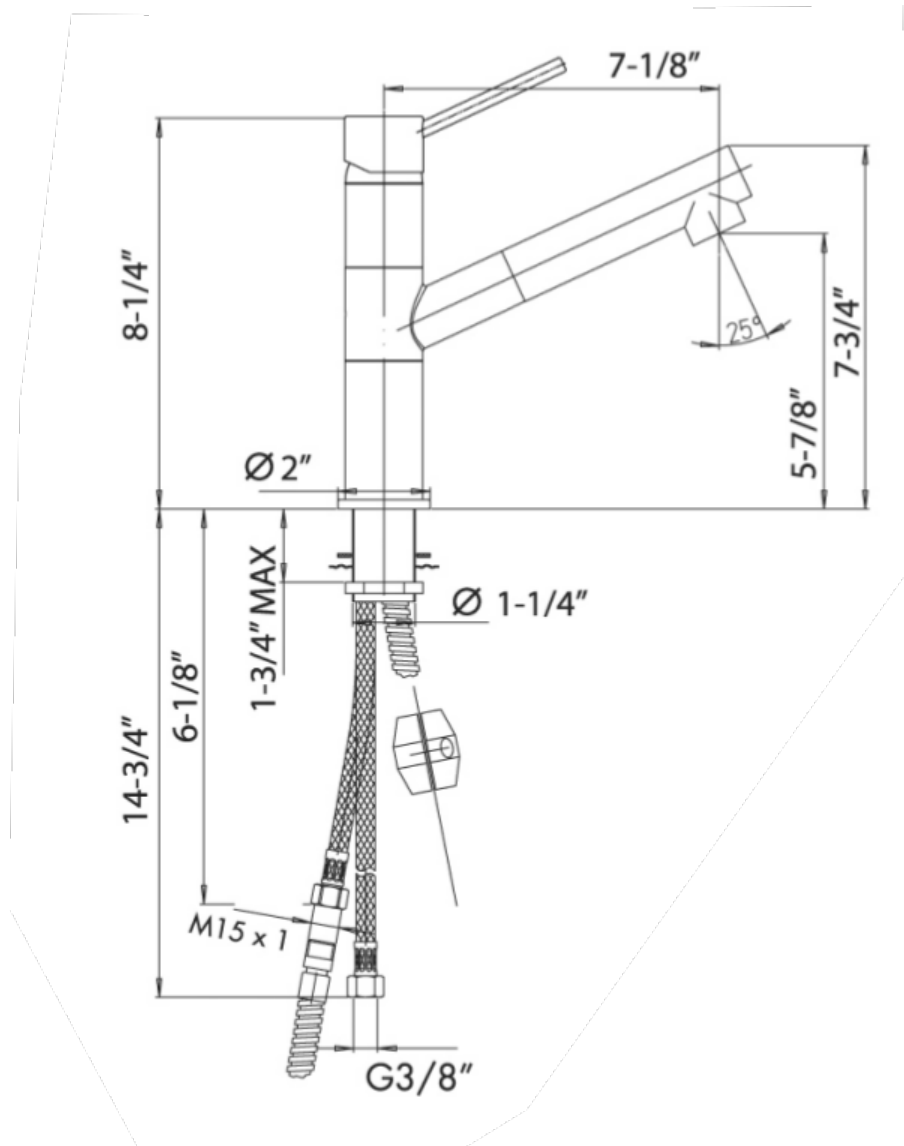

TIZMIXEXT

Single handle pull-out faucet

SPECIFICATION SUBMITTAL

Kitchen series

TIZMIXEXT

Pulldown kitchen, Contemporary

Styling

STANDARDS

Features	MIXBIXEXT 42	MIXBIXEXT 44	MIXBIXEXT 58	MIXBIXEXT 64
Solid Brass Construction	X	X	X	X
Single Control Ceramic Disc Valve	X	X	X	X
Meets NSF 61/9 Annex G Lead Requirements	X	X	X	X
ADA Compliant	X	X	X	X
Step-By-Step Installation Instructions	X	X	X	X
Limited Lifetime Warranty	X	X	X	X
1.75 GPM	X	X	X	X