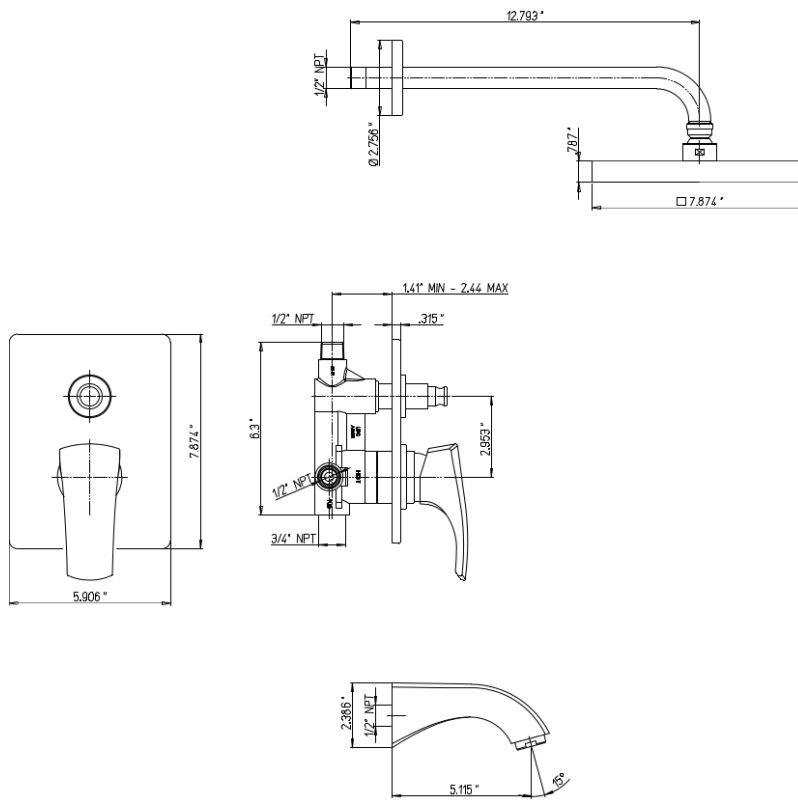

# 89-797

Lady pressure balance valve tub  
and shower set

## Lady Series

89-797

Transitional Styling

<b>Features</b>	89CR797	89PW797	89OK797
Solid Brass Construction	X	X	X
Complies with ASSE 1016 Standard	X	X	X
ADA Compliant	X	X	X
Step-By-Step Installation Instructions	X	X	X
Ceramic Disc Pressure Balance	X	X	X
Mechanical Diverter	X	X	X