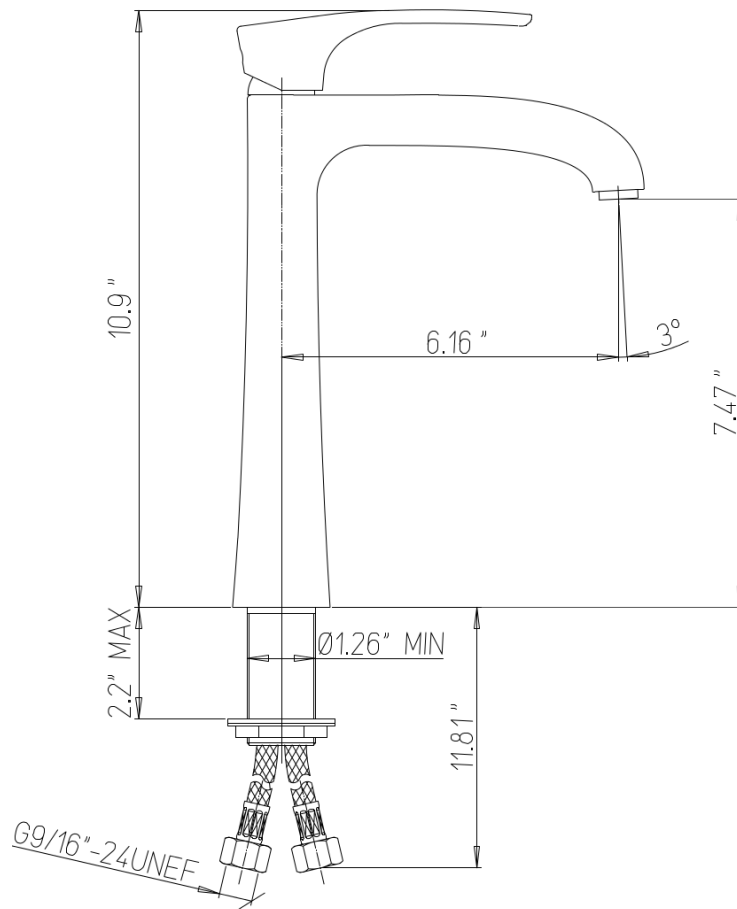

89-205LL

Lady single handle tall lavatory
faucet with lever handle

Lady Series

89-205LL

Lavatory Faucet

STANDARDS

- Compliant with ASME A112.18.1-B125.1
- Compliant with AB1953
- Compliant with ANSI NSF61 – Annex G
- Certified by CSA International
- Compliant with ANSI A117.1

Finishes	89CR205LL	89PW205LL	89OK205LL
Polished Chrome	X		
Brushed Nickel		X	
Satin Gold			X

Features	89CR205LL	89PW205LL	89OK205LL
Solid Brass Construction	X	X	X
Meets NSF 61/9 Annex G Lead Requirements	X	X	X
ADA Compliant	X	X	X
Step-By-Step Installation Instructions	X	X	X
Limited Lifetime Warranty	X	X	X
1.5 GPM	X	X	X
Pop-Up Drain Included	X	X	X