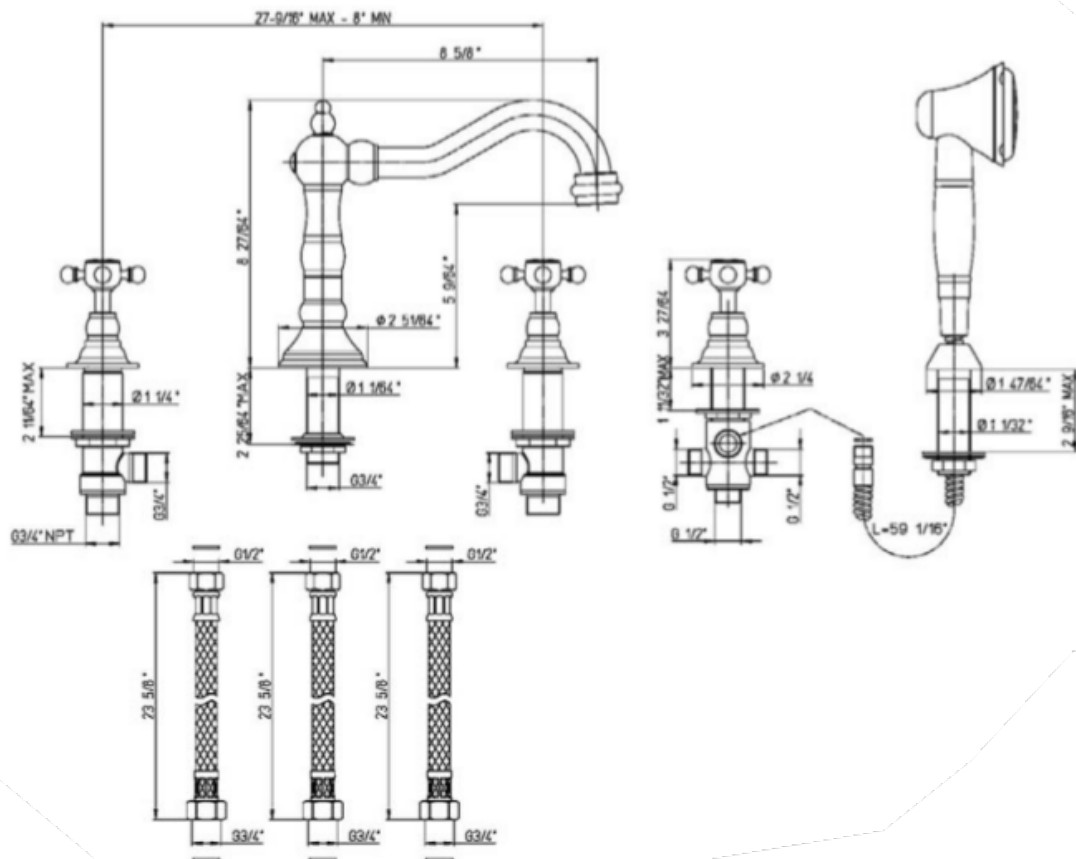

# 87-109

Ornellaia roman tub with cross handles and a diverter with hand-held shower

<b>Features</b>	87CR109	87PW109	87TU109
Solid Brass Construction	X	X	X
Meets NSF61/9 Annex G Lead Requirements	X	X	X
ADA Compliant	X	X	X
Step-By-Step Installation Instructions	X	X	X
Limited Lifetime Warranty	X	X	X
1.5 GPM	X	X	X