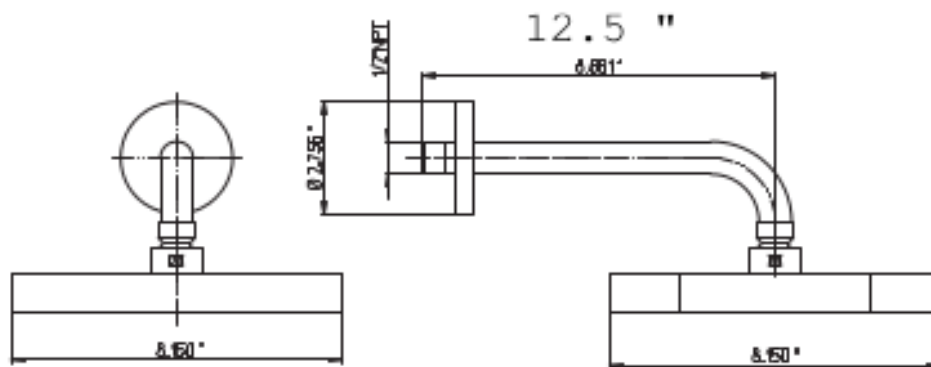

# 86-750

Novello 86-750

SHOWER HEAD

Novello 8" rain shower head  
with 12" arm and a flange