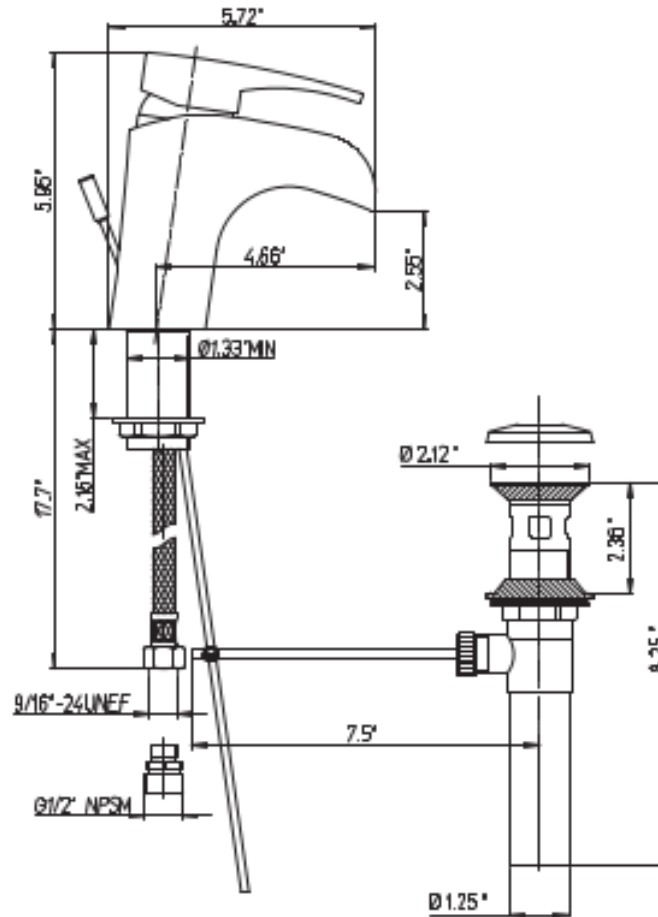

# 86-211WF

Novello waterfall single lever  
handle lavatory faucet