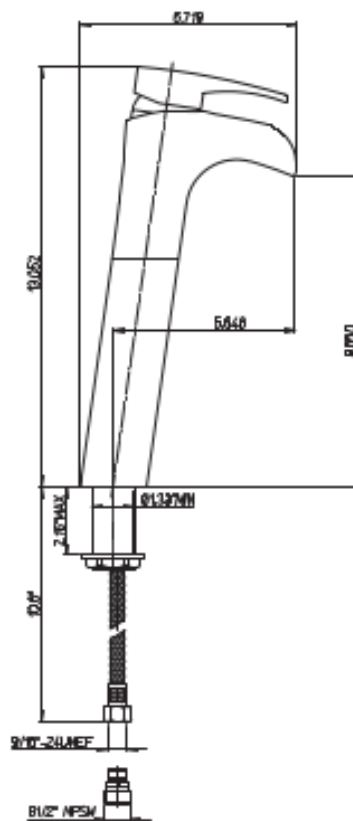

# 86-205WFL

Novello tall waterfall single lever  
handle lavatory vessel

### 86-205WFLL

Lavatory Faucet, Contemporary Styling