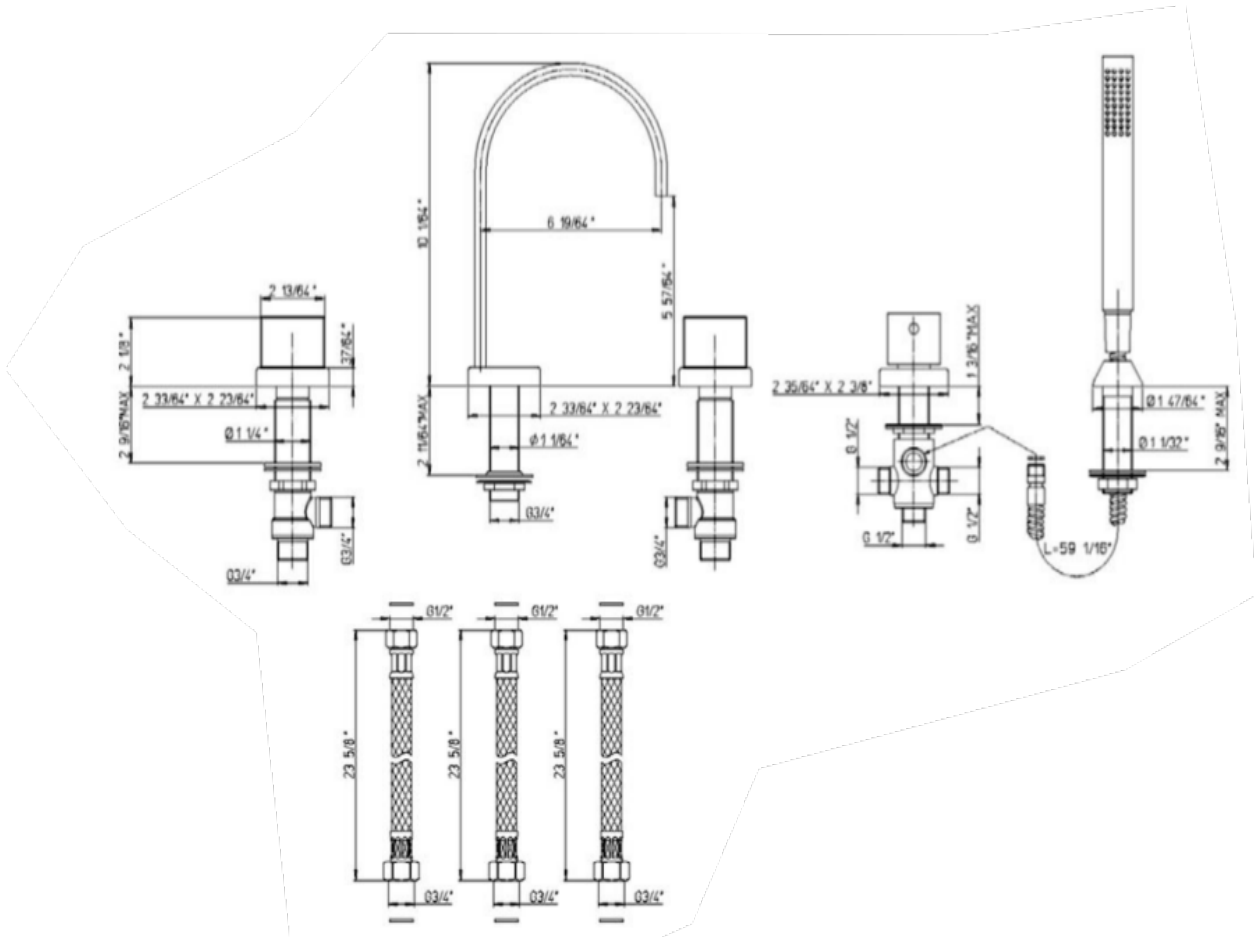

LATOSCANA
by Painsi

86-109

Novello roman tub with lever handles and diverter with hand held shower

Novello Series

86-109

Lavatory Faucet, Contemporary Styling

STANDARDS

- Compliant with ASME A112.18.1-B125.1
- Compliant with AB1953
- Compliant with ANSI NSF61 – Annex G
- Certified by CSA International
- Compliant with ANSI A117.1

Finishes	86CR109	86PW109
Polished Chrome	X	
Brushed Nickel		X

Features	86CR109	86PW109
Solid Brass Construction	X	X
Single Control Ceramic Disc Valve	X	X
Meets NSF 61/9 Annex G Lead Requirements	X	X
ADA Compliant	X	X
Step-By-Step Installation Instructions	X	X
Limited Lifetime Warranty	X	X
1.5 GPM	X	X