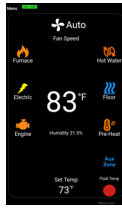

WIFI TOUCHSCREEN CONTROLLER