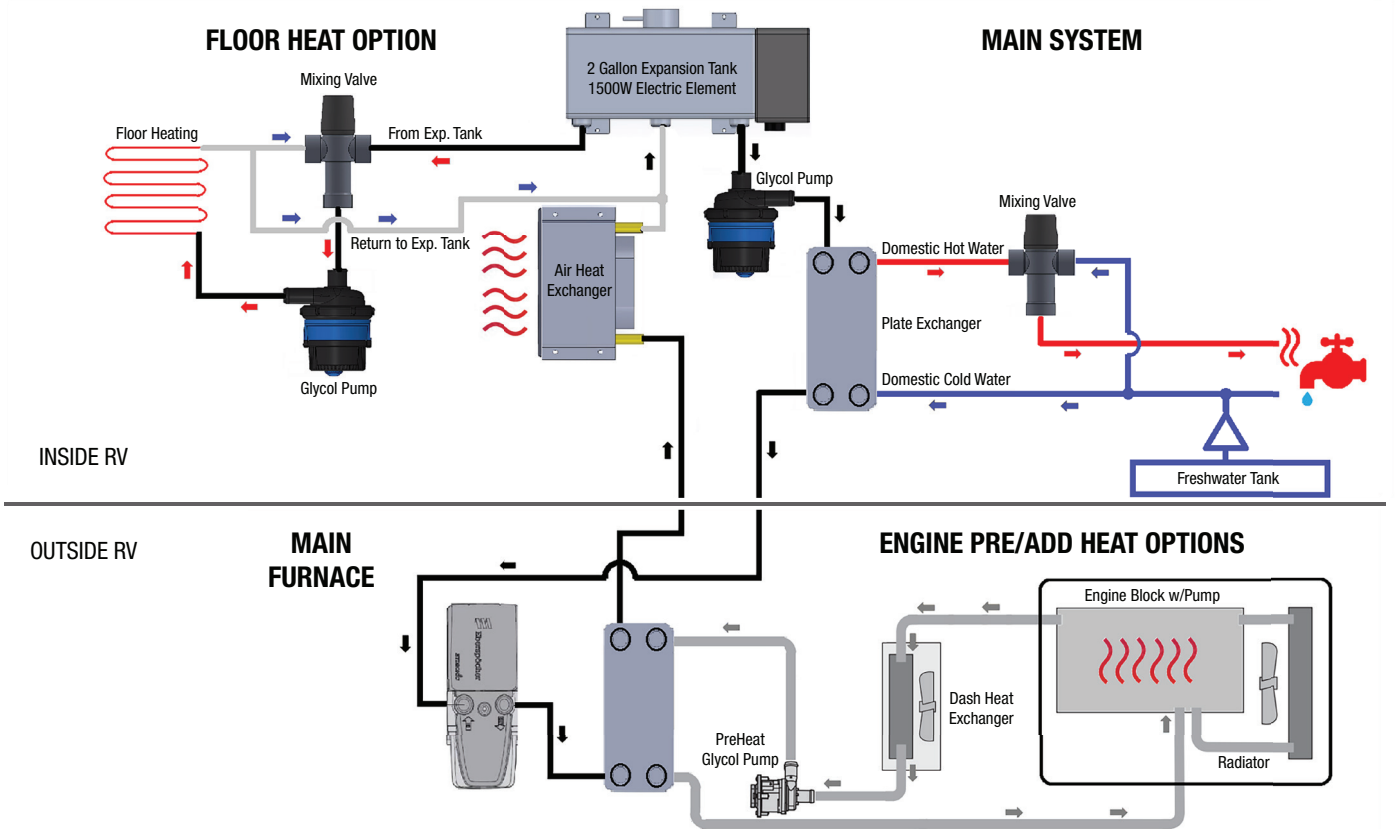

INTERIOR FAN SPEED

- Automatic or manual

AUXILIARY ZONE CONTROL

- Free configurable, for example: freshwater freeze protection, drying room etc.

AUTOMATIC ALTITUDE ADJUSTMENT

- Tested at 11,000ft

CAN Bus INTERFACE

- Ready for Multiplex system integration

ENGINE WASTE AND PRE-HEAT OPTIONS

- Glycol pump and plate exchanger kit available separately

FLOOR HEAT OPTIONS

- Installation kit available separately
- Columbia Flooring Systems available separately (Made to order)

SATELLITE SUBSCRIPTION AVAILABLE

- Texting and email
- Vehicle locates
- Activation and Service plans available

*Contact Rixens for further information with this option.

MOBILE COMFORT SYSTEM 7

Notes: Air heat exchangers can be placed anywhere in the loop as long as it's after the plate exchanger.
 3/4" Automotive coolant hose is recommended.
 Vent expansion tank overflow to the exterior of the RV.